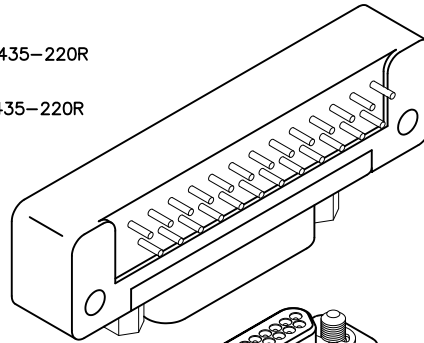

* = Use numbers or letters in parenthesis when ordering size 100.

** = Captive hardware is factory installed and non-removable.

= Option not RoHS compliant

MK-283-025-435-220R
(METAL)

ML-281-025-435-220R
(PLASTIC)

Board (Standard Footprint) to Cable

.050"

9 thru 100 Contacts

Rugged Board Mount

MK, ML

Rugged Cable

MM, MN

MM-213-025-161-41WQ
(METAL)

MN-211-025-161-41WQ
(PLASTIC)

PLUG

RECEPTACLE

SIZE	CONTACT ROWS	DIMENSIONS										HARDWARE	MOUNTING HOLE
		A	B		C	D	E	H	X	Y	Z		
			PLUG MAX	RCPT MAX									
9	2	.775	.334	.400	.390	.565	.270	.298	1.150	.455	1.390	#2-56 UNC THD	.096 DIA OR #2-56 UNC THREADED INSERT
15		.925	.484	.550	.540	.715			1.300		1.540		
21		1.075	.634	.700	.690	.865			1.450		1.690		
25		1.175	.734	.800	.790	.965			1.550		1.790		
31		1.325	.884	.950	.940	1.115			1.800		2.040		
37		1.475	1.034	1.100	1.090	1.265			2.100		2.340		
51	3	1.425	.984	1.050	1.040	1.215	.310	.341	1.600	.565	1.875	#4-40 UNC THD	.125 DIA OR #4-40 UNC THREADED INSERT
100	4	2.160	1.384	1.508	1.432	1.800	.360	.384	2.500	.665**	2.780		