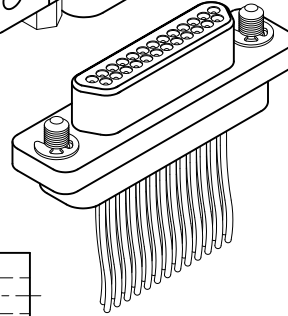

* = Use numbers or letters in parenthesis when ordering size 100.

** = Captive hardware is factory installed and non-removable.

= Option not RoHS compliant

MK-283-025-435-220R
(METAL)

ML-281-025-435-220R
(PLASTIC)

Board (Standard Footprint) to Cable

.050"

9 thru 100 Contacts

Rugged Board Mount

MK, ML

Rugged Cable

MM, MN

MM-213-025-161-41WQ
(METAL)

MN-211-025-161-41WQ
(PLASTIC)

PLUG

RECEPTACLE

SIZE	CONTACT ROWS	DIMENSIONS										HARDWARE	MOUNTING HOLE
		A	B		C	D	E	H	X	Y	Z		
			PLUG MAX	RCPT MAX									
9	2	.775	.334	.400	.390	.565	.270	.298	1.150	.455	1.390	#2-56 UNC THD	.096 DIA OR #2-56 UNC THREADED INSERT
15		.925	.484	.550	.540	.715			1.300		1.540		
21		1.075	.634	.700	.690	.865			1.450		1.690		
25		1.175	.734	.800	.790	.965			1.550		1.790		
31		1.325	.884	.950	.940	1.115			1.800		2.040		
37		1.475	1.034	1.100	1.090	1.265			2.100		2.340		
51	3	1.425	.984	1.050	1.040	1.215	.310	.341	1.600	.565	1.875	#4-40 UNC THD	.125 DIA OR #4-40 UNC THREADED INSERT
100	4	2.160	1.384	1.508	1.432	1.800	.360	.384	2.500	.665**	2.780		