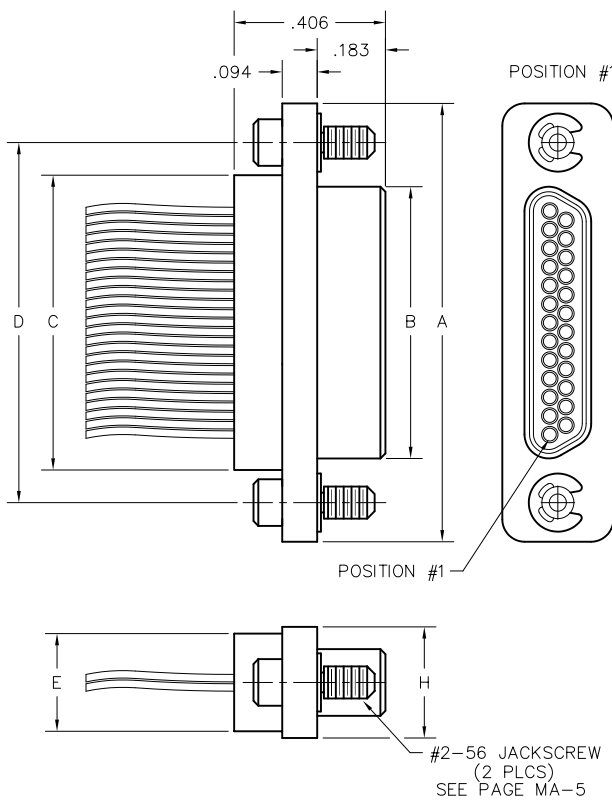

* = Use numbers or letters in parenthesis when ordering size 100.

** = Captive hardware is factory installed and non-removable.

= Option not RoHS compliant

MK-283-025-435-220R
(METAL)

ML-281-025-435-220R
(PLASTIC)

Board (Standard Footprint) to Cable

.050"

9 thru 100 Contacts

Rugged Board Mount

MK, ML

Rugged Cable

MM, MN

MM-213-025-161-41WQ
(METAL)

MN-211-025-161-41WQ
(PLASTIC)

PLUG

RECEPTACLE

SIZE	CONTACT ROWS	DIMENSIONS										HARDWARE	MOUNTING HOLE
		A	B		C	D	E	H	X	Y	Z		
			PLUG MAX	RCPT MAX									
9	2	.775	.334	.400	.390	.565	.270	.298	1.150	.455	1.390	#2-56 UNC THD	.096 DIA OR #2-56 UNC THREADED INSERT
15		.925	.484	.550	.540	.715			1.300		1.540		
21		1.075	.634	.700	.690	.865			1.450		1.690		
25		1.175	.734	.800	.790	.965			1.550		1.790		
31		1.325	.884	.950	.940	1.115			1.800		2.040		
37		1.475	1.034	1.100	1.090	1.265			2.100		2.340		
51	3	1.425	.984	1.050	1.040	1.215	.310	.341	1.600	.565	1.875	#4-40 UNC THD	.125 DIA OR #4-40 UNC THREADED INSERT
100	4	2.160	1.384	1.508	1.432	1.800	.360	.384	2.500	.665**	2.780		