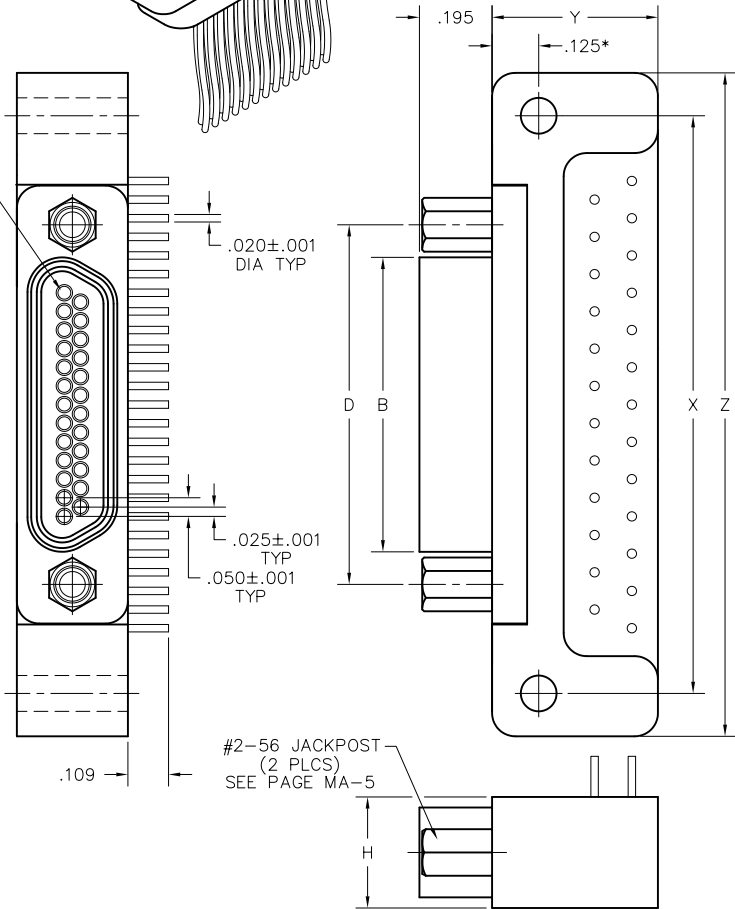

* = Use numbers or letters in parenthesis when ordering size 100.

** = Captive hardware is factory installed and non-removable.

= Option not RoHS compliant

MK-283-025-435-220R
(METAL)

ML-281-025-435-220R
(PLASTIC)

Board (Standard Footprint) to Cable

.050"

9 thru 100 Contacts

Rugged Board Mount

MK, ML

Rugged Cable

MM, MN

MM-213-025-161-41WQ
(METAL)

MN-211-025-161-41WQ
(PLASTIC)

PLUG

RECEPTACLE

SIZE	CONTACT ROWS	DIMENSIONS										HARDWARE	MOUNTING HOLE
		A	B		C	D	E	H	X	Y	Z		
			PLUG MAX	RCPT MAX									
9	2	.775	.334	.400	.390	.565	.270	.298	1.150	.455	1.390	#2-56 UNC THD	.096 DIA OR #2-56 UNC THREADED INSERT
15		.925	.484	.550	.540	.715			1.300		1.540		
21		1.075	.634	.700	.690	.865			1.450		1.690		
25		1.175	.734	.800	.790	.965			1.550		1.790		
31		1.325	.884	.950	.940	1.115			1.800		2.040		
37		1.475	1.034	1.100	1.090	1.265			2.100		2.340		
51	3	1.425	.984	1.050	1.040	1.215	.310	.341	1.600	.565	1.875	#4-40 UNC THD	.125 DIA OR #4-40 UNC THREADED INSERT
100	4	2.160	1.384	1.508	1.432	1.800	.360	.384	2.500	.665**	2.780		