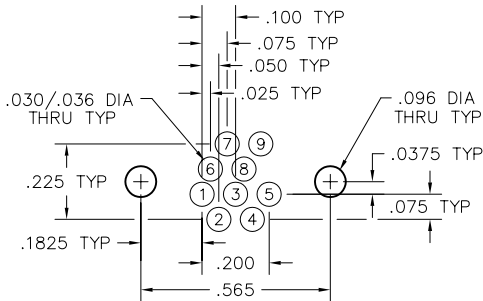

Recommended PC Board Layout

Straight, Standard Footprint

RECEPTACLE PC BOARD LAYOUT COMPONENT SIDE

CONNECTOR MATING FACE (RECEPTACLE)

Recommended PC Board Layout

Straight, Standard Footprint

RECEPTACLE PC BOARD LAYOUT COMPONENT SIDE