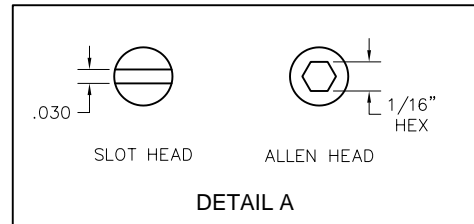

- = Dimensions for #4-40 hardware (100 position connectors)
- ** = Applies to #2-56 hardware for receptacles with grounding fingers
- *** = Applies to #4-40 hardware for receptacles with grounding fingers