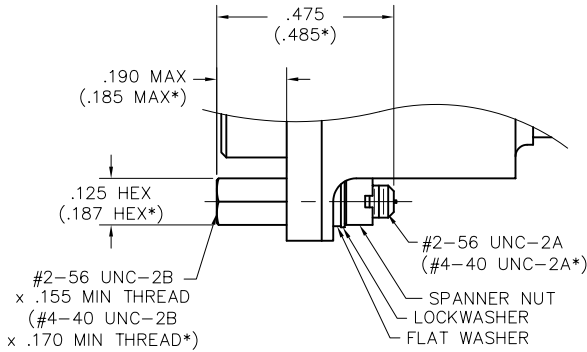

Hardware

MM - MQ I/O with EMI/RFI Backshell

JACKPOST ASSEMBLY

- #2-56 JACKPOST 00-000-000-000-2200-01G
- #4-40 JACKPOST 00-000-000-000-6200-04A