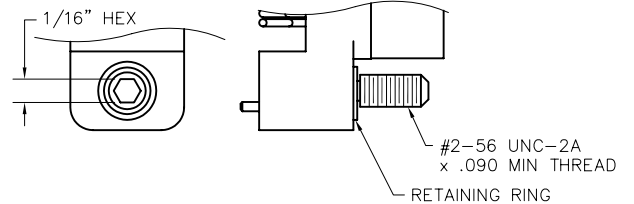

TURNING JACKSCREW ASSEMBLY
FACTORY INSTALLED ONLY