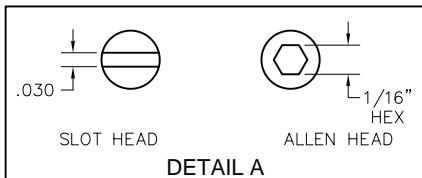

- = Dimensions for 100 position connectors
- ** = Applies to #2-56 hardware for receptacles with grounding fingers
- *** = Applies to #4-40 hardware for receptacles with grounding fingers
- **** = Hardware for Receptacles with Grounding Fingers will come with a flat washers, lockwashers, and spanner nuts