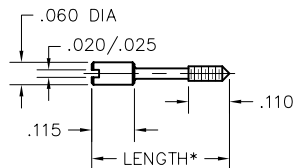

MA

1 MM LOCKSCREW
FOR MA STRIP CONNECTORS
* .370 LONG CDG10492
* .465 LONG CDG10493