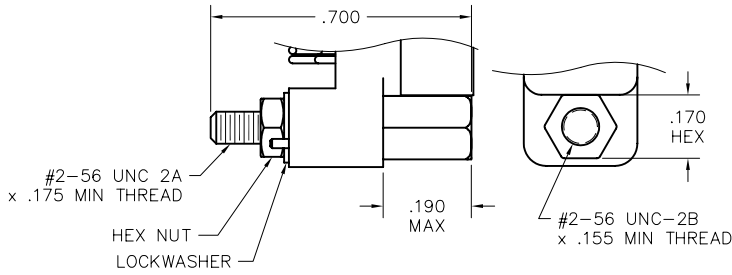

Hardware

MK Vertical SMT

JACKPOST ASSEMBLY
FACTORY INSTALLED ONLY