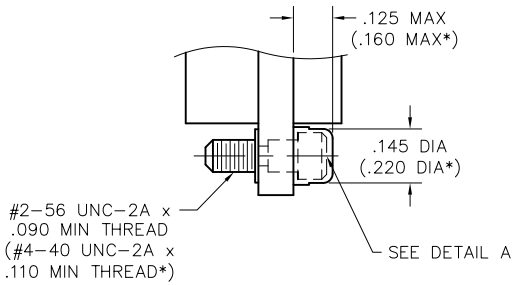

SHORT CAPTIVE JACKSCREW ASSEMBLY

JACKSCREW, ALLEN HEAD
FACTORY INSTALLED ONLY