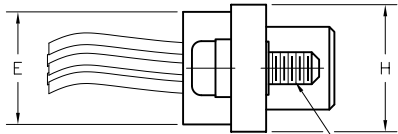

PLUG

#2-56 CAPTIVE
JACKSCREW (2 PLCS)
SEE PAGE MA-5