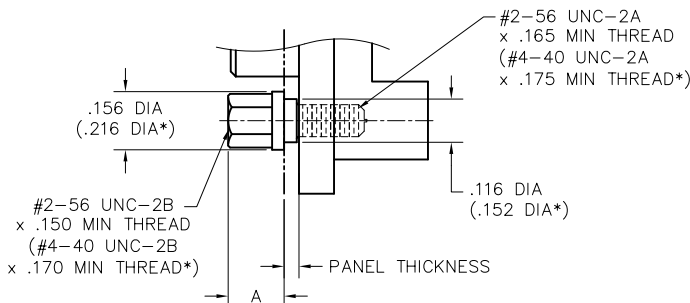

MM - MK Rear Panel Mount Jackposts for Body Styles "A", "C", "E", "H", "K", and "L"

PANEL THK	THREAD SIZE	PART NUMBER	A MAX
.040	#2-56	MM-000-000-000-2400-0D1	.150
.060		MM-000-000-000-2600-0D3	.130
.070		MM-000-000-000-2800-0D5	.120
.080		MM-000-000-000-2900-0D7	.110
.040	#4-40	MM-000-000-000-6400-0D2	.150
.060		MM-000-000-000-6600-0D4	.130
.070		MM-000-000-000-6800-0D6	.120
.080		MM-000-000-000-6900-0D8	.110

* = Dimensions for 100 position connectors