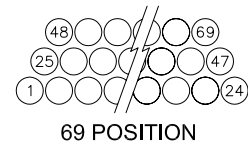

CONNECTOR MATING FACE (RECEPTACLE)