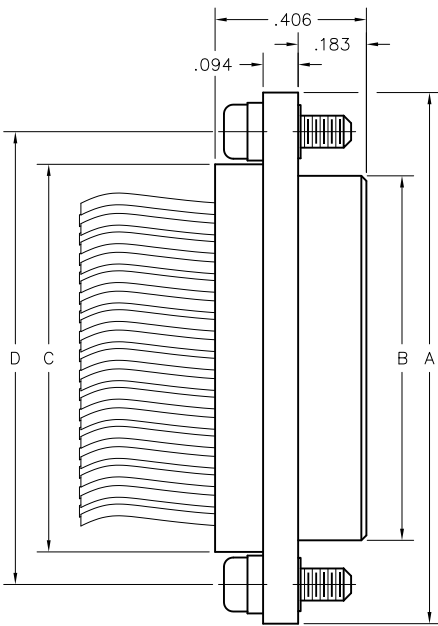

Cable to Board (Standard Footprint)

.050"

9 thru 100 Contacts

Rugged Cable

MM, MN

Rugged Board Mount

MK, ML

MM-312-051-161-45WP
(METAL)

MN-311-051-161-45WP
(PLASTIC)

MK-342-051-225-2200
(METAL)

ML-341-051-225-2200
(PLASTIC)

.020±.001
DIA TYP

PLUG

#2-56 CAPTIVE
JACKSCREW (2 PLCS)
SEE PAGE MA-5

#2-56 JACKPOST
(2 PLCS)
SEE PAGE MA-5

RECEPTACLE