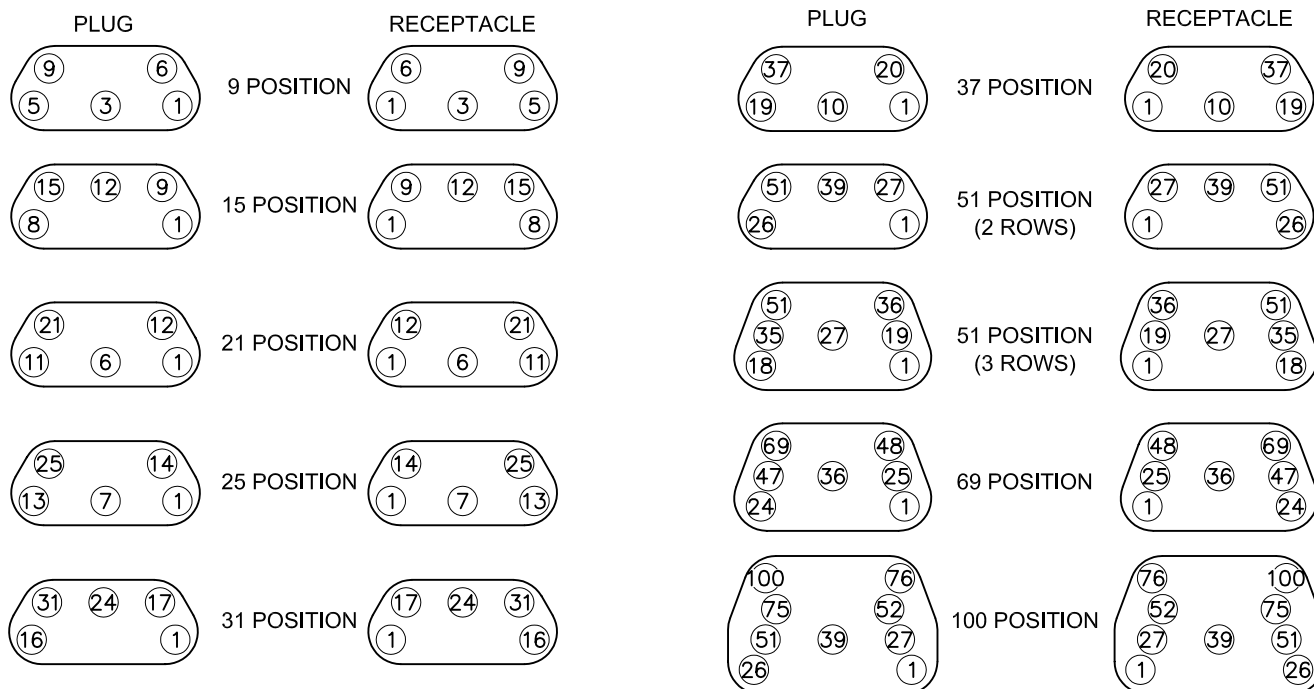

Contacts

PIN CONTACT
WITH CRIMP BARREL

SOCKET CONTACT
WITH CRIMP BARREL

Contact Positions

Hybrid Connectors

Note: Numbers indicate corner and centermost contacts. Views shown are mating face.

Connector Polarization