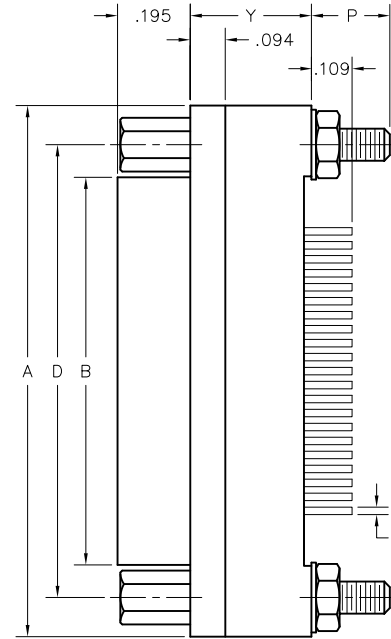

Cable to Board (Standard Footprint)

.050"

9 thru 100 Contacts

Rugged Cable

MM, MN

Rugged Board Mount

MK, ML

MM-312-051-161-45WP
(METAL)

MN-311-051-161-45WP
(PLASTIC)

MK-342-051-225-2200
(METAL)

ML-341-051-225-2200
(PLASTIC)

.020±.001
DIA TYP

PLUG

#2-56 CAPTIVE
JACKSCREW (2 PLCS)
SEE PAGE MA-5

#2-56 JACKPOST
(2 PLCS)
SEE PAGE MA-5

RECEPTACLE