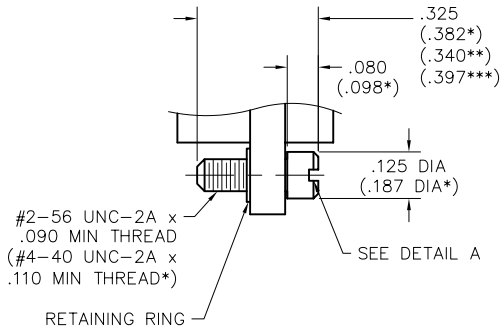

SHORT TURNING

JACKSCREW ASSEMBLY

#2-56 JACKSCREW, ALLEN HEAD	00-000-000-000-4100
#2-56 JACKSCREW, SLOT HEAD	00-000-000-000-4300
#4-40 JACKSCREW, ALLEN HEAD	00-000-000-000-8100
#4-40 JACKSCREW, SLOT HEAD	00-000-000-000-8300