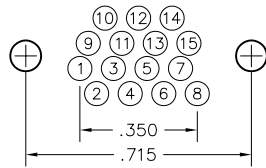

CONNECTOR MATING FACE (RECEPTACLE)

9 POSITION

15 POSITION