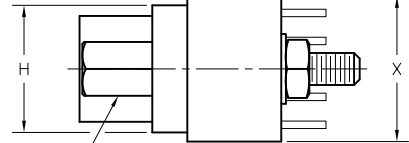

#2-56 JACKPOST
(2 PLCS)
SEE PAGE MA-5

RECEPTACLE

SIZE	CONTACT ROWS	DIMENSIONS										HARDWARE						
		A	B		C	D	E		H	P	X		Y	Z***				
		PLUG MAX	RCPT MAX			POTTING WELL MAX												
9	2	.775	.334	.400	.390	.565	.270	.298	.210	.298	.280	.390	#2-56 UNC THD (#2-56 CLEARANCE OR #2-56 UNC THREADED INSERT)					
15		.925	.484	.550	.540	.715						.540						
21		1.075	.634	.700	.690	.865						.690						
25		1.175	.734	.800	.790	.965						.780						
31		1.325	.884	.950	.940	1.115						.930						
37	1.475	1.034	1.100	1.090	1.265	.330**	1.080											
51	3	1.425	.984	1.050	1.040	1.215	.310	.341	.219	.390	.325	1.046	#4-40 UNC THD (#4-40 CLEARANCE OR #4-40 UNC THREADED INSERT)					
69		1.725	1.284	1.350	1.340	1.515						1.346						
100		2.160	1.384	1.508	1.432	1.800						.360		.384	.216	.490	.379	1.530