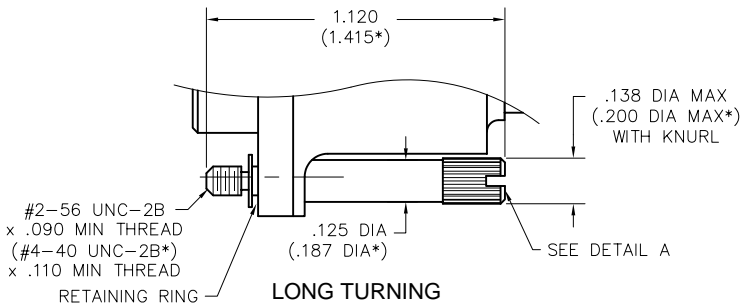

**LONG TURNING
JACKSCREW ASSEMBLY**

- #2-56 JACKSCREW, SLOT HEAD 00-000-000-000-4400-01G
- #4-40 JACKSCREW, SLOT HEAD 00-000-000-000-8400-04A

FOR RECEPTACLES WITH GROUNDING FINGERS

- #2-56 JACKSCREW, SLOT HEAD 00-000-000-000-4400-0FZ
- #4-40 JACKSCREW, SLOT HEAD 00-000-000-000-8400-0FZ