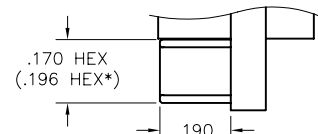

KEYING JACKPOST