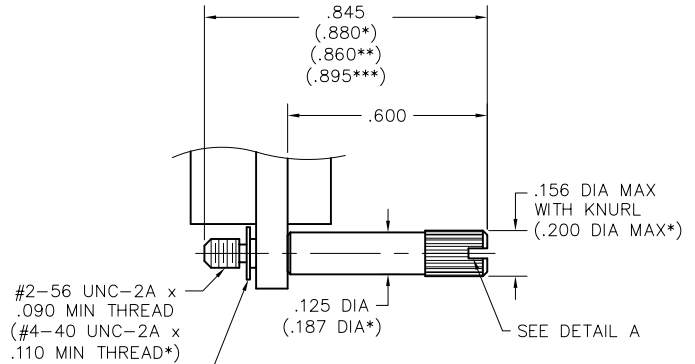

LONG TURNING

JACKSCREW ASSEMBLY

#2-56 JACKSCREW, ALLEN HEAD	00-000-000-000-4200
#2-56 JACKSCREW, SLOT HEAD	00-000-000-000-4400
#4-40 JACKSCREW, ALLEN HEAD	00-000-000-000-8200
#4-40 JACKSCREW, SLOT HEAD	00-000-000-000-8400

FOR RECEPTACLES WITH GROUNDING FINGERS

#2-56 JACKSCREW, ALLEN HEAD	00-000-000-000-4200-0G7
#2-56 JACKSCREW, SLOT HEAD	00-000-000-000-4400-0G7
#4-40 JACKSCREW, ALLEN HEAD	00-000-000-000-8200-0G7
#4-40 JACKSCREW, SLOT HEAD	00-000-000-000-8400-0G7