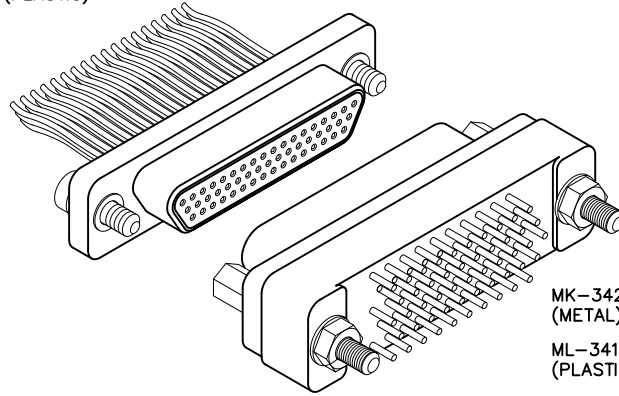

Cable to Board (Standard Footprint)

.050"

9 thru 100 Contacts

Rugged Cable

MM, MN

Rugged Board Mount

MK, ML

MM-312-051-161-45WP
(METAL)

MN-311-051-161-45WP
(PLASTIC)

MK-342-051-225-2200
(METAL)

ML-341-051-225-2200
(PLASTIC)