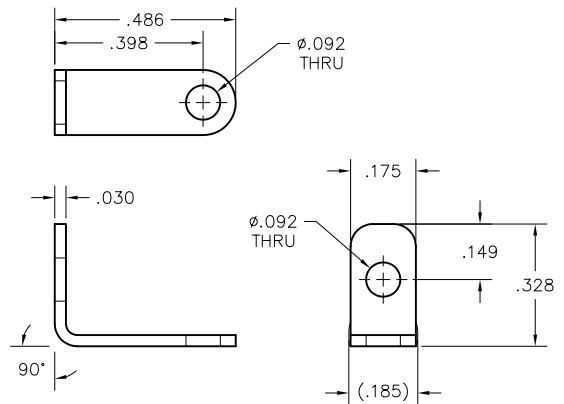

MTHT

JACKSCREW ASSEMBLY
FACTORY INSTALLED ONLY

* = Dimensions for 100 position connectors

MA

1 MM LOCKSCREW
FOR MA STRIP CONNECTORS
* .370 LONG CDG10492
* .465 LONG CDG10493

Mounting Bracket

CDG12633 - 2 EACH