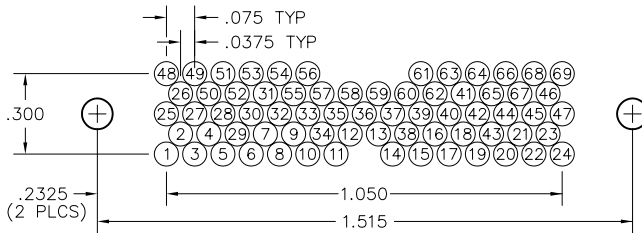

CONNECTOR MATING FACE (RECEPTACLE)