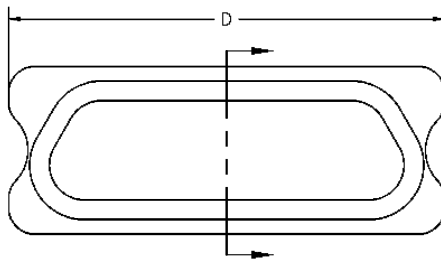

EXAMPLE: MD025RS
MDXXXXX

- R – RUGGED
- L – LOW PROFILE
- P – PLUG
- S – RECEPTACLE

Material: Carbon filled polypropylene
Static Decay meets MIL-PRF-81705D
Surface Resistivity per ASTM D 257-99(2005): $<1.0 \times 10^{12}$ ohms/square

RUGGED PLASTIC

SIZE	CONTACT ROWS	DIMENSIONS								PART NUMBER	
		A		B		C		D		PLUG	RCPT
		PLUG	RCPT	PLUG	RCPT	PLUG	RCPT	PLUG	RCPT	PLUG	RCPT
9	2	.176	.238	.298	.360	.195	.215	.475	.460	MD009RP	MD009RS
15								.625	.610	MD015RP	MD015RS
21								.775	.760	MD021RP	MD021RS
25								.875	.860	MD025RP	MD025RS
31								1.025	1.010	MD031RP	MD031RS
37								1.175	1.160	MD037RP	MD037RS
51								1.525	1.510	MD051RP-2	MD051RS-2
51								1.125	1.110	MD051RP	MD051RS
69	3	.219	.281	.340	.400	1.425	1.410	MD069RP	MD069RS		
100	4	.265	.379	.385	.500	1.500	1.615	MD100RP	MD100RS		

LOW PROFILE PLASTIC

SIZE	CONTACT ROWS	DIMENSIONS								PART NUMBER						
		A		B		C		D		PLUG	RCPT					
		PLUG	RCPT	PLUG	RCPT	PLUG	RCPT	PLUG	RCPT	PLUG	RCPT					
9	2	.125	.205	.256	.315	.210	.195	.400	.430	MD009LP	MD009LS					
15								.550	.580	MD015LP	MD015LS					
21								.700	.730	MD021LP	MD021LS					
25								.800	.830	MD025LP	MD025LS					
31								.950	.980	MD031LP	MD031LS					
37								1.100	1.130	MD037LP	MD037LS					
51								1.050	1.080	MD051LP	MD051LS					
51								3	.168	.247	.298	.360				

Not for use on receptacles with grounding fingers