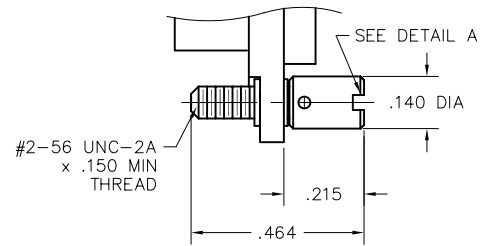

MTHT

JACKSCREW ASSEMBLY
FACTORY INSTALLED ONLY