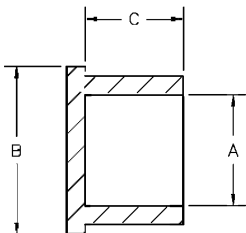

ESD Dust Covers

.050"

9 thru 100 Contacts

Rugged Metal
Low Profile Plastic

MD

EXAMPLE: MD025RS
MDXXXXX

- R – RUGGED
- L – LOW PROFILE
- P – PLUG
- S – RECEPTACLE

Material: Carbon filled polypropylene
Static Decay meets MIL-PRF-81705D
Surface Resistivity per ASTM D 257-99(2005): $<1.0 \times 10^{12}$ ohms/square

RUGGED PLASTIC

SIZE	CONTACT ROWS	DIMENSIONS								PART NUMBER	
		A		B		C		D		PLUG	RCPT
		PLUG	RCPT	PLUG	RCPT	PLUG	RCPT	PLUG	RCPT	PLUG	RCPT
9	2	.176	.238	.298	.360	.195	.215	.475	.460	MD009RP	MD009RS
15								.625	.610	MD015RP	MD015RS
21								.775	.760	MD021RP	MD021RS
25								.875	.860	MD025RP	MD025RS
31								1.025	1.010	MD031RP	MD031RS
37								1.175	1.160	MD037RP	MD037RS
51								1.525	1.510	MD051RP-2	MD051RS-2
51								1.125	1.110	MD051RP	MD051RS
69	3	.219	.281	.340	.400	1.425	1.410	MD069RP	MD069RS		
100	4	.265	.379	.385	.500	1.500	1.615	MD100RP	MD100RS		

LOW PROFILE PLASTIC

SIZE	CONTACT ROWS	DIMENSIONS								PART NUMBER						
		A		B		C		D		PLUG	RCPT					
		PLUG	RCPT	PLUG	RCPT	PLUG	RCPT	PLUG	RCPT	PLUG	RCPT					
9	2	.125	.205	.256	.315	.210	.195	.400	.430	MD009LP	MD009LS					
15								.550	.580	MD015LP	MD015LS					
21								.700	.730	MD021LP	MD021LS					
25								.800	.830	MD025LP	MD025LS					
31								.950	.980	MD031LP	MD031LS					
37								1.100	1.130	MD037LP	MD037LS					
51								1.050	1.080	MD051LP	MD051LS					
51								3	.168	.247	.298	.360				

Not for use on receptacles with grounding fingers