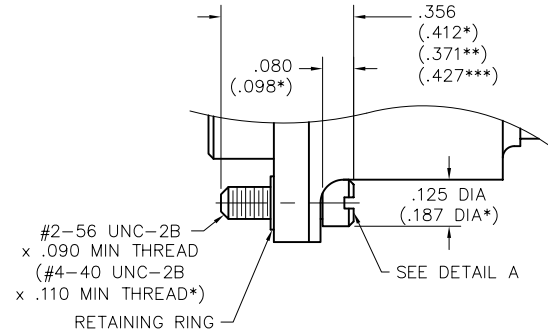

SHORT TURNING

JACKSCREW ASSEMBLY

- #2-56 JACKSCREW, ALLEN HEAD 00-000-000-000-4100-01G
- #2-56 JACKSCREW, SLOT HEAD 00-000-000-000-4300-01G
- #4-40 JACKSCREW, ALLEN HEAD 00-000-000-000-8100-04A
- #4-40 JACKSCREW, SLOT HEAD 00-000-000-000-8300-04A

FOR RECEPTACLES WITH GROUNDING FINGERS

- #2-56 JACKSCREW, ALLEN HEAD 00-000-000-000-4100-0FZ
- #2-56 JACKSCREW, SLOT HEAD 00-000-000-000-4300-0FZ
- #4-40 JACKSCREW, ALLEN HEAD 00-000-000-000-8100-0FZ
- #4-40 JACKSCREW, SLOT HEAD 00-000-000-000-8300-0FZ