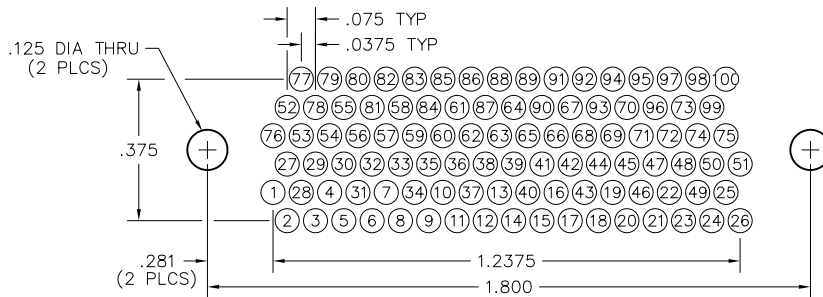

CONNECTOR MATING FACE (RECEPTACLE)