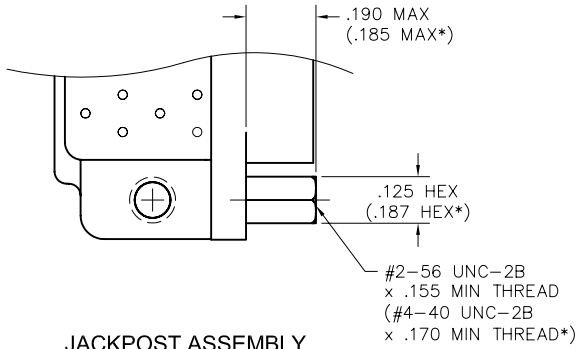

* = Dimensions for 100 position connectors

Hardware

MK Vertical SMT

JACKPOST ASSEMBLY
FACTORY INSTALLED ONLY

TURNING JACKSCREW ASSEMBLY
FACTORY INSTALLED ONLY

MK - MS MKHT - MSHT

JACKPOST ASSEMBLY
CONSULT FACTORY