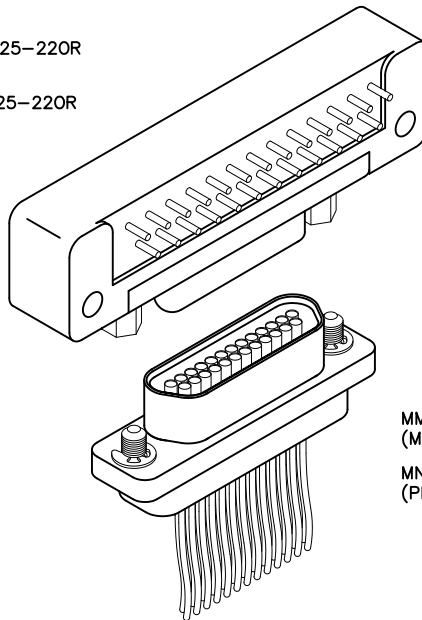

* = Use numbers or letters in parenthesis when ordering size 100.

** = Captive hardware is factory installed and non-removable.

= Option not RoHS compliant

Board (Standard Footprint) to Cable

.050"

9 thru 100 Contacts

Rugged Board Mount

MK, ML

Rugged Cable

MM, MN

MK-273-025-325-220R
(METAL)

ML-271-025-325-220R
(PLASTIC)

MM-223-025-261-41WQ
(METAL)

MN-221-025-261-41WQ
(PLASTIC)

DIMENSIONS													
SIZE	CONTACT ROWS	A	B		C	D	E	H	X	Y MAX	Z MAX	HARDWARE	MOUNTING HOLE
			PLUG MAX	RCPT MAX									
9	2	.775	.334	.400	.390	.565	.270	.298	1.150	.455	1.390	#2-56 UNC THD	.096 DIA OR #2-56 UNC THREADED INSERT
15		.925	.484	.550	.540	.715			1.300		1.540		
21		1.075	.634	.700	.690	.865			1.450		1.690		
25		1.175	.734	.800	.790	.965			1.550		1.790		
31		1.325	.884	.950	.940	1.115			1.800		2.040		
37		1.475	1.034	1.100	1.090	1.265			2.100		2.340		
51	3	1.425	.984	1.050	1.040	1.215	.310	.341	1.600	.565	1.875	#4-40 UNC THD	.125 DIA OR #4-40 UNC THREADED INSERT
100	4	2.160	1.384	1.508	1.432	1.800	.360	.384	2.500	.665**	2.780		