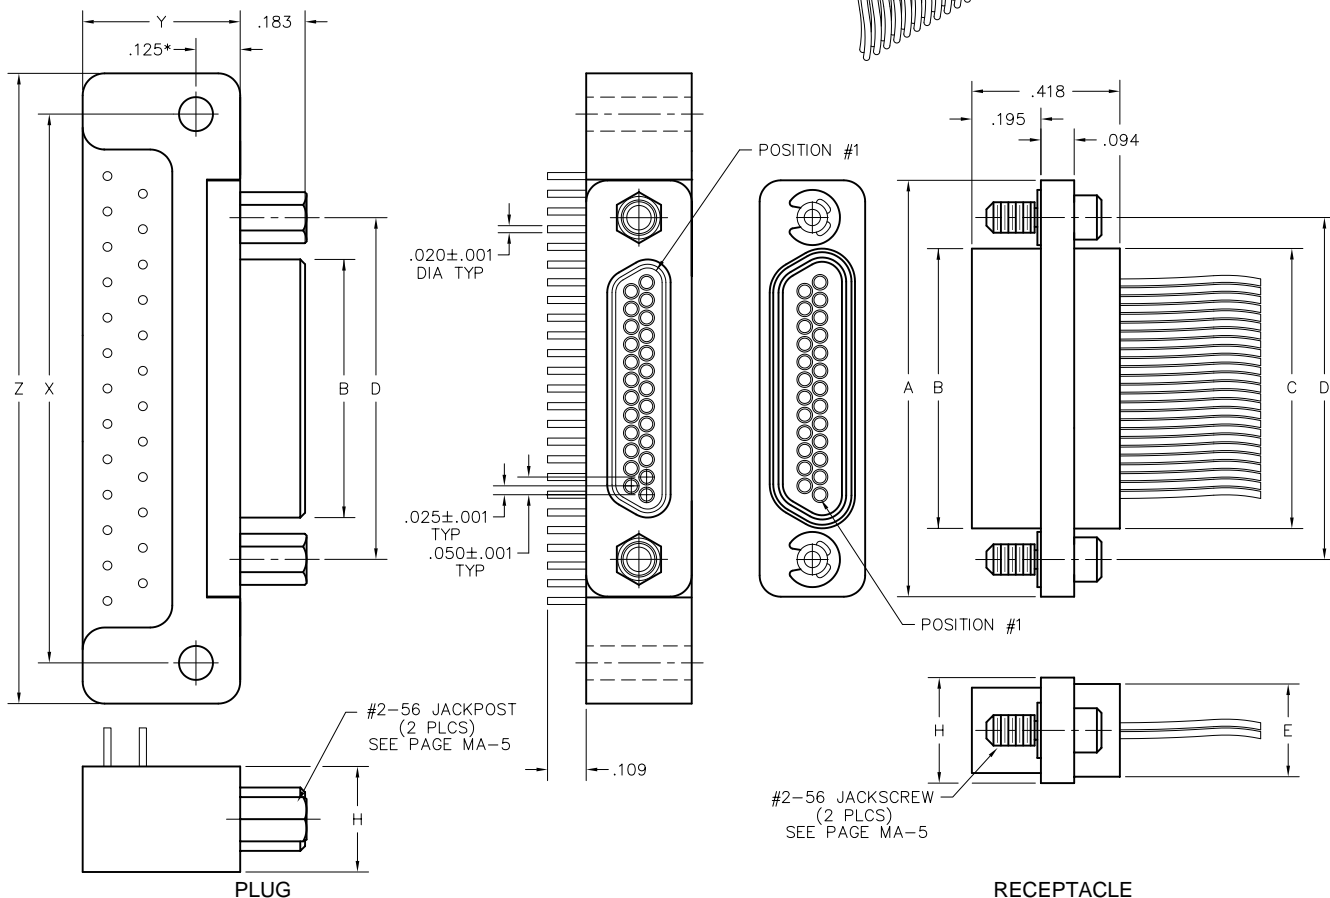

* = Use numbers or letters in parenthesis when ordering size 100.

** = Captive hardware is factory installed and non-removable.

= Option not RoHS compliant

Board (Standard Footprint) to Cable

.050"

9 thru 100 Contacts

Rugged Board Mount

MK, ML

Rugged Cable

MM, MN

MK-273-025-325-220R
(METAL)

ML-271-025-325-220R
(PLASTIC)

MM-223-025-261-41WQ
(METAL)

MN-221-025-261-41WQ
(PLASTIC)

DIMENSIONS													
SIZE	CONTACT ROWS	A	B		C	D	E	H	X	Y MAX	Z MAX	HARDWARE	MOUNTING HOLE
			PLUG MAX	RCPT MAX									
9	2	.775	.334	.400	.390	.565	.270	.298	1.150	.455	1.390	#2-56 UNC THD	.096 DIA OR #2-56 UNC THREADED INSERT
15		.925	.484	.550	.540	.715			1.300		1.540		
21		1.075	.634	.700	.690	.865			1.450		1.690		
25		1.175	.734	.800	.790	.965			1.550		1.790		
31		1.325	.884	.950	.940	1.115			1.800		2.040		
37		1.475	1.034	1.100	1.090	1.265			2.100		2.340		
51	3	1.425	.984	1.050	1.040	1.215	.310	.341	1.600	.565	1.875	#4-40 UNC THD	.125 DIA OR #4-40 UNC THREADED INSERT
100	4	2.160	1.384	1.508	1.432	1.800	.360	.384	2.500	.665**	2.780		