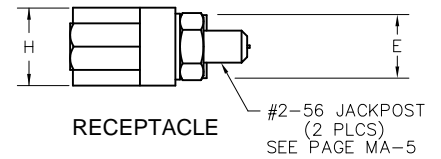

DIMENSIONS									
SIZE	CONTACT ROWS	A	B		C	D	E	H	HARDWARE
			PLUG MAX	RCPT MAX					
9	2	.778	.292	.378	.398	.565	.173	.208	#2-56 UNC THD (.092 DIA THRU)
15		.928	.442	.528	.548	.715			
21		1.078	.592	.678	.698	.865			
25		1.178	.692	.778	.798	.965			
31		1.328	.842	.928	.948	1.115			
37		1.478	.992	1.078	1.098	1.265			
51	3	1.428	.942	1.028	1.048	1.215	.220	.250	