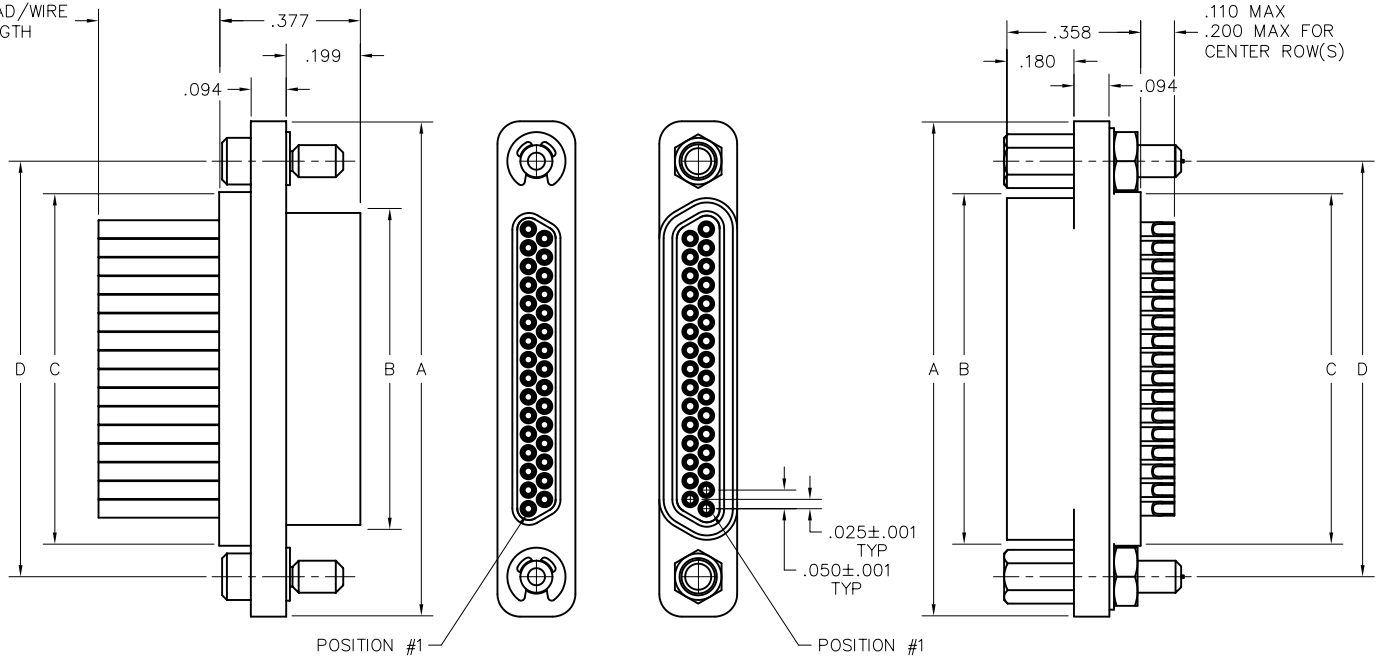

** = Captive hardware is factory installed and non-removable.

NOTE 1 = The leads on these contacts are soft copper suitable for forming.

= Option not RoHS compliant

Cable to Cable

.050"

9 thru 51 Contacts

Low Profile Metal

DIMENSIONS									
SIZE	CONTACT ROWS	A	B		C	D	E	H	HARDWARE
			PLUG MAX	RCPT MAX					
9	2	.778	.292	.378	.398	.565	.173	.208	#2-56 UNC THD (.092 DIA THRU)
15		.928	.442	.528	.548	.715			
21		1.078	.592	.678	.698	.865			
25		1.178	.692	.778	.798	.965			
31		1.328	.842	.928	.948	1.115			
37		1.478	.992	1.078	1.098	1.265			
51	3	1.428	.942	1.028	1.048	1.215	.220	.250	