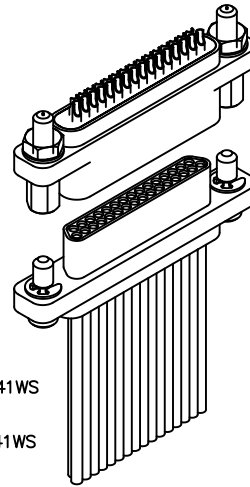

Cable to Cable

.050"

9 thru 51 Contacts

Low Profile Metal

MQ

Low Profile Plastic

MP