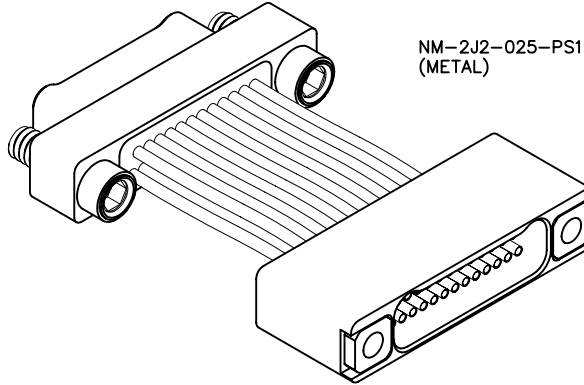

# 2 · ROW Cable to Cable (Jumper Assembly)

.025"

**NM, NM**

9 thru 85 Contacts

NM-2J2-025-PS1-JTAW  
(METAL)

PIN CONTACT  
3 TINE SPRING MEMBER, CRIMP

SIZE	A	B	C		E	J	*HARDWARE
			PLUG	RCPT			
9	.375	.270	.160	.163	.125	.0575	#0-80 THREAD
15	.450	.345	.235	.238			
21	.525	.420	.310	.313			
25	.575	.470	.360	.363			
31	.650	.545	.435	.438			
37	.725	.620	.510	.513			
51	.900	.795	.685	.688			
65	1.075	.970	.860	.863			
69	1.125	1.020	.910	.913			
85	1.377	1.246	1.110	1.113			

SOCKET CONTACT  
DRAWN TUBE, CRIMP

\* = #2-56 UNC THREAD ON 85 POSITION CONNECTORS.  
\*\* = 1/16" HEX ON 85 POSITION CONNECTORS. HEX MEASUREMENTS TAKEN ACROSS THE FLATS.