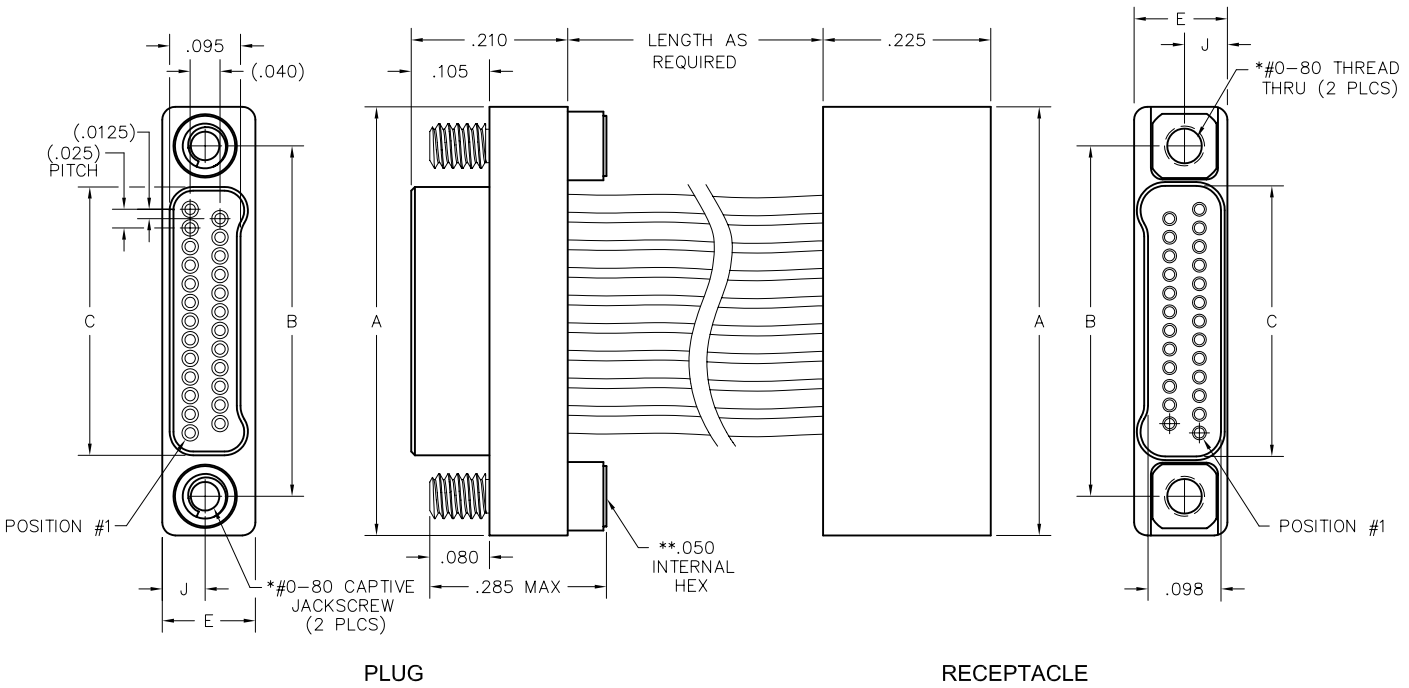

# 2 · ROW Cable to Cable (Jumper Assembly)

.025"

**NM, NM**

9 thru 85 Contacts

NM-2J2-025-PS1-JTAW  
(METAL)

PIN CONTACT  
3 TINE SPRING MEMBER, CRIMP

SIZE	A	B	C		E	J	*HARDWARE
			PLUG	RCPT			
9	.375	.270	.160	.163	.125	.0575	#0-80 THREAD
15	.450	.345	.235	.238			
21	.525	.420	.310	.313			
25	.575	.470	.360	.363			
31	.650	.545	.435	.438			
37	.725	.620	.510	.513			
51	.900	.795	.685	.688			
65	1.075	.970	.860	.863			
69	1.125	1.020	.910	.913			
85	1.377	1.246	1.110	1.113			

SOCKET CONTACT  
DRAWN TUBE, CRIMP

\* = #2-56 UNC THREAD ON 85 POSITION CONNECTORS.  
\*\* = 1/16" HEX ON 85 POSITION CONNECTORS. HEX MEASUREMENTS TAKEN ACROSS THE FLATS.