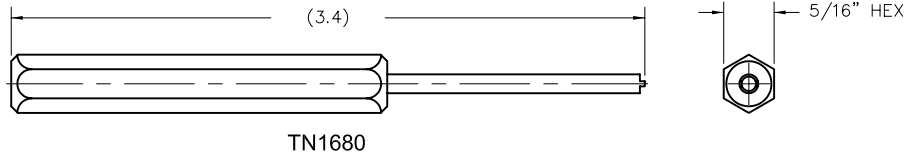

Accessories

Nut Spanner Wrenches

USING EITHER OF THE SPANNER WRENCHES SHOWN ABOVE, GUIDE SETS MAY BE REMOVED AND REPOSITIONED IN ANY OF THE 64 POLARIZING POSITIONS. REFER TO PAGE WA-18 FOR POLARIZATION CHART.
 CAUTION: WHEN POLARIZED POSITIONS ARE CHANGED, APPLY LOCTITE 242® TO THREADS.
 IF SPANNER NUTS ARE DIFFICULT TO REMOVE DUE TO HARDENED LOCTITE®, APPLY HEAT (300° F) TO NUT AREA FOR ONE HOUR AND REPEAT REMOVAL OPERATION.

THE 1/4" DRIVE SPANNER WRENCH ABOVE IS DESIGNED FOR USE IN TORQUE WRENCHES

Accessories

Insertion & Removal Tools

Accessories

Crimp Tools & Positioners

TC2963 - CRIMP TOOL
 REF M22520/2-01
TP1696 - POSITIONER
 REF M22520/2-06
 (REF ASTRO TOOL CORP.)

INSULATION STRIPPING
 EXPOSE .135/.145 BARE WIRE LENGTH FOR INSERTION INTO CONTACT.

TC1652 - CRIMP TOOL
 REF M22520/2-01
TP1653 - POSITIONER
 REF M22520/2-06
 (REF DANIELS MFG. CORP.)

TOOL SELECTION TABLE		
CONTACT	TOOL NO.	POSITIONER
WTK2222PA		TP1985
WTK2222S	TC1652 OR TC2963	TP1653 OR TP1696
WTK2220S657		TP2435