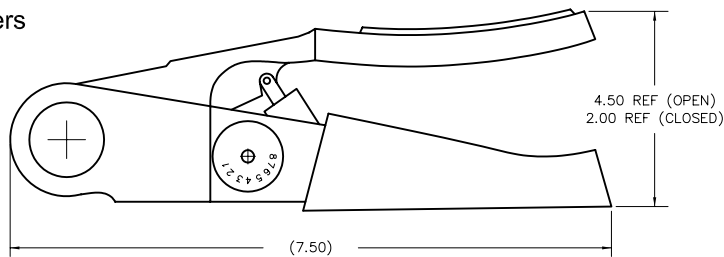

Accessories

Nut Spanner Wrenches

USING EITHER OF THE SPANNER WRENCHES SHOWN ABOVE, GUIDE SETS MAY BE REMOVED AND REPOSITIONED IN ANY OF THE 64 POLARIZING POSITIONS. REFER TO PAGE WA-18 FOR POLARIZATION CHART.
 CAUTION: WHEN POLARIZED POSITIONS ARE CHANGED, APPLY LOCTITE 242® TO THREADS.
 IF SPANNER NUTS ARE DIFFICULT TO REMOVE DUE TO HARDENED LOCTITE®, APPLY HEAT (300° F) TO NUT AREA FOR ONE HOUR AND REPEAT REMOVAL OPERATION.

THE 1/4" DRIVE SPANNER WRENCH ABOVE IS DESIGNED FOR USE IN TORQUE WRENCHES

Accessories

Insertion & Removal Tools

Accessories

Crimp Tools & Positioners

TC2963 - CRIMP TOOL
 REF M22520/2-01
TP1696 - POSITIONER
 REF M22520/2-06
 (REF ASTRO TOOL CORP.)

INSULATION STRIPPING
 EXPOSE .135/.145 BARE WIRE LENGTH FOR INSERTION INTO CONTACT.

TC1652 - CRIMP TOOL
 REF M22520/2-01
TP1653 - POSITIONER
 REF M22520/2-06
 (REF DANIELS MFG. CORP.)

TOOL SELECTION TABLE		
CONTACT	TOOL NO.	POSITIONER
WTK2222PA		TP1985
WTK2222S	TC1652 OR TC2963	TP1653 OR TP1696
WTK2220S657		TP2435