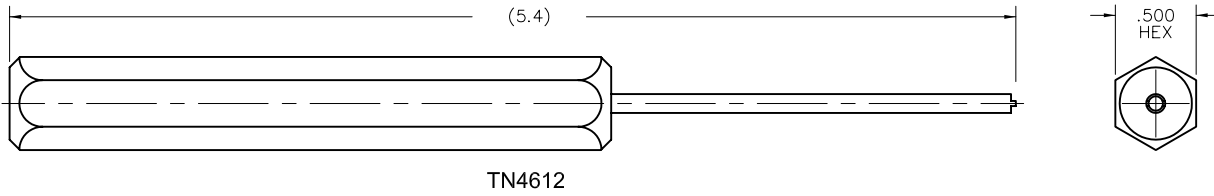

Accessories

Nut Spanner Wrenches

USING EITHER OF THE SPANNER WRENCHES SHOWN ABOVE, GUIDE SETS MAY BE REMOVED AND REPOSITIONED IN ANY OF THE 64 POLARIZING POSITIONS. REFER TO PAGE WA-18 FOR POLARIZATION CHART.
 CAUTION: WHEN POLARIZED POSITIONS ARE CHANGED, APPLY LOCTITE 242® TO THREADS.
 IF SPANNER NUTS ARE DIFFICULT TO REMOVE DUE TO HARDENED LOCTITE®, APPLY HEAT (300° F) TO NUT AREA FOR ONE HOUR AND REPEAT REMOVAL OPERATION.

INSULATION STRIPPING
 EXPOSE .135/.145 BARE WIRE LENGTH FOR INSERTION INTO CONTACT.

TC1652 - CRIMP TOOL
 REF M22520/2-01
TP1653 - POSITIONER
 REF M22520/2-06
 (REF DANIELS MFG. CORP.)

TOOL SELECTION TABLE		
CONTACT	TOOL NO.	POSITIONER
WTK2222PA		TP1985
WTK2222S	TC1652 OR TC2963	TP1653 OR TP1696
WTK2220S657		TP2435