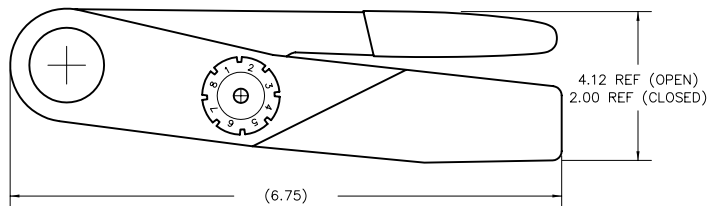

Accessories

Nut Spanner Wrenches

USING EITHER OF THE SPANNER WRENCHES SHOWN ABOVE, GUIDE SETS MAY BE REMOVED AND REPOSITIONED IN ANY OF THE 64 POLARIZING POSITIONS. REFER TO PAGE WA-18 FOR POLARIZATION CHART.
 CAUTION: WHEN POLARIZED POSITIONS ARE CHANGED, APPLY LOCTITE 242® TO THREADS.
 IF SPANNER NUTS ARE DIFFICULT TO REMOVE DUE TO HARDENED LOCTITE®, APPLY HEAT (300° F) TO NUT AREA FOR ONE HOUR AND REPEAT REMOVAL OPERATION.

THE 1/4" DRIVE SPANNER WRENCH ABOVE IS DESIGNED FOR USE IN TORQUE WRENCHES

Accessories

Insertion & Removal Tools

Accessories

Crimp Tools & Positioners

TC2963 - CRIMP TOOL
 REF M22520/2-01
TP1696 - POSITIONER
 REF M22520/2-06
 (REF ASTRO TOOL CORP.)

INSULATION STRIPPING
 EXPOSE .135/.145 BARE WIRE LENGTH FOR INSERTION INTO CONTACT.

TC1652 - CRIMP TOOL
 REF M22520/2-01
TP1653 - POSITIONER
 REF M22520/2-06
 (REF DANIELS MFG. CORP.)

TOOL SELECTION TABLE		
CONTACT	TOOL NO.	POSITIONER
WTK2222PA		TP1985
WTK2222S	TC1652 OR TC2963	TP1653 OR TP1696
WTK2220S657		TP2435