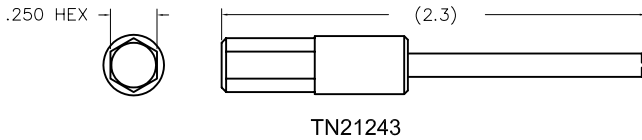

Accessories

Nut Spanner Wrenches

USING EITHER OF THE SPANNER WRENCHES SHOWN ABOVE, GUIDE SETS MAY BE REMOVED AND REPOSITIONED IN ANY OF THE 64 POLARIZING POSITIONS. REFER TO PAGE WA-18 FOR POLARIZATION CHART.
 CAUTION: WHEN POLARIZED POSITIONS ARE CHANGED, APPLY LOCTITE 242® TO THREADS.
 IF SPANNER NUTS ARE DIFFICULT TO REMOVE DUE TO HARDENED LOCTITE®, APPLY HEAT (300° F) TO NUT AREA FOR ONE HOUR AND REPEAT REMOVAL OPERATION.