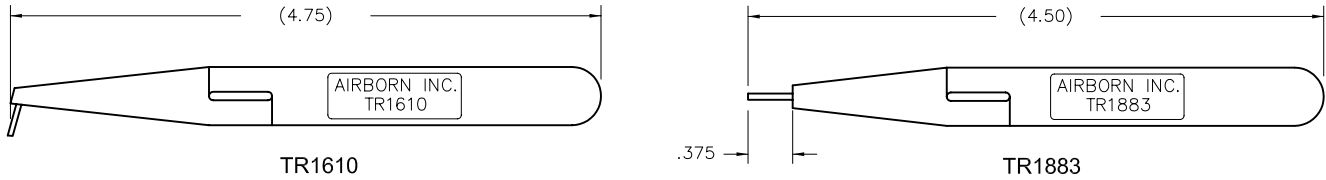

Accessories

Insertion & Removal Tools

Accessories

Crimp Tools & Positioners

TC2963 - CRIMP TOOL
REF M22520/2-01
TP1696 - POSITIONER
REF M22520/2-06
(REF ASTRO TOOL CORP.)