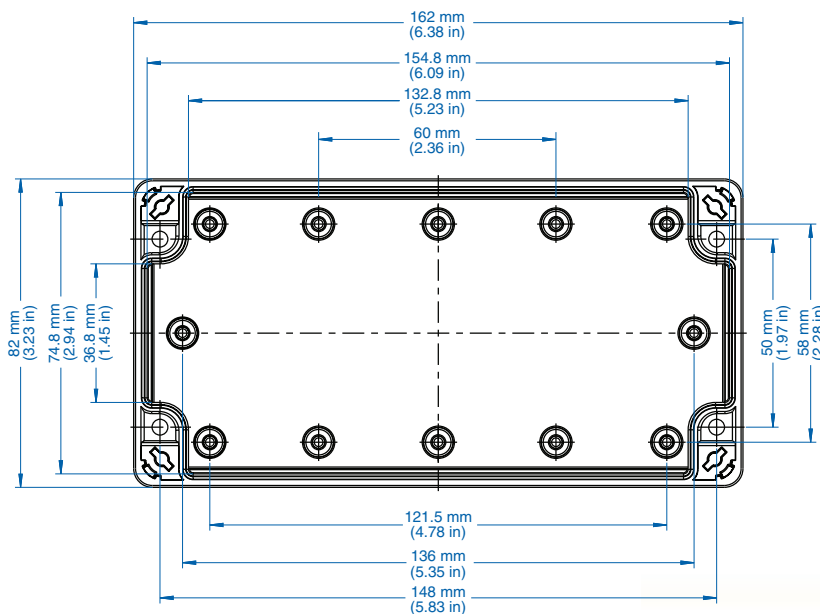

Accessories

Ordering Information	Cat. No.	Type	Std. Pk.
Mounting Plate (plastic)	186-006	TGMPI-1608	1
Mounting Plate (steel)	187-006	TGMPS-1608	1
DIN Rail – TS35-146	198-146	NS35-146	1
DIN Rail - TS15-146	197-146	TS15-146	1
Mounting Tab Kit	182-002	TGABL	1

Please refer to pages 149-152 additional accessories and detailed information