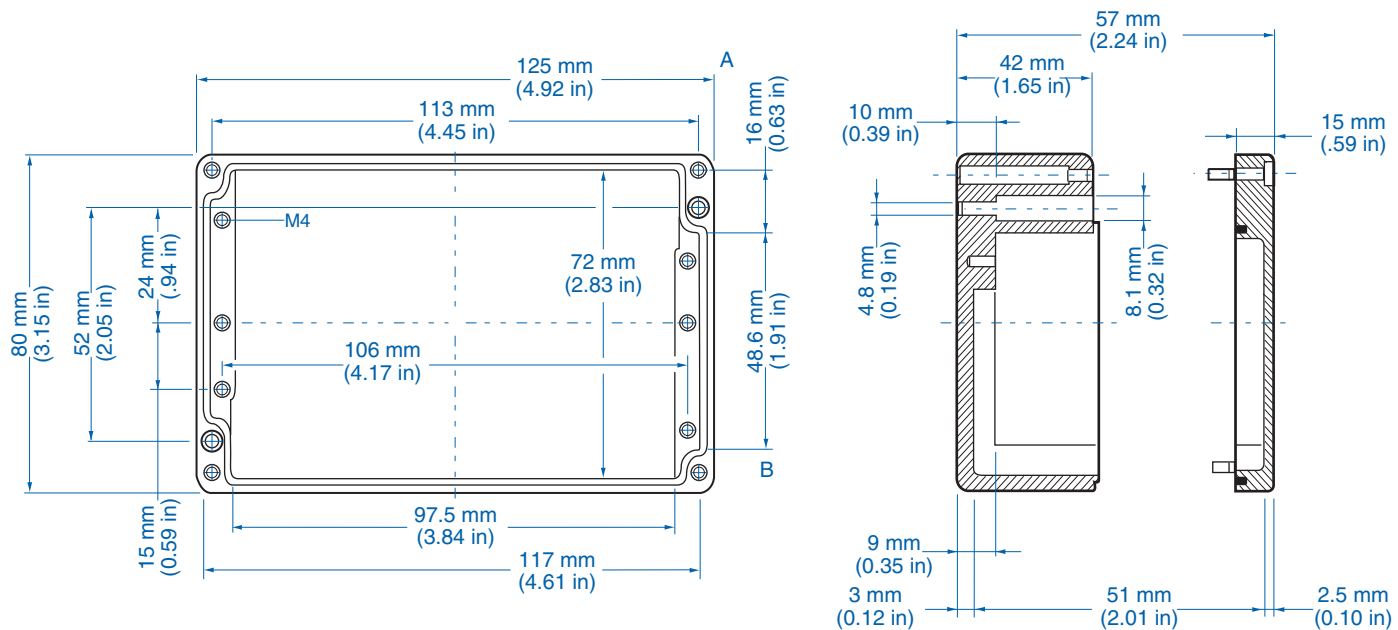

Accessories

Ordering Information	Cat. No.	Type	Std. Pk.
Mounting Plate	155-006	ALMPS-1308	1
Mounting Tab Kit - small	154-004	MT-AL1	1

Please refer to pages 149-152 for additional accessories and detailed information.