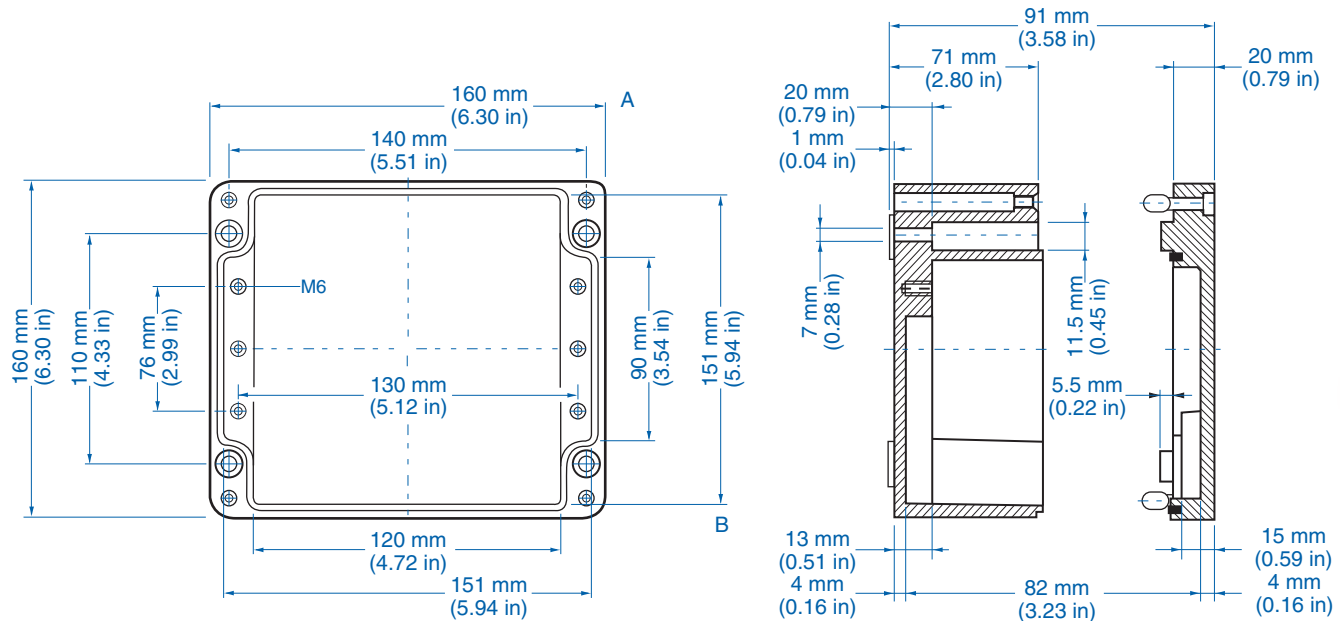

Accessories

Ordering Information	Cat. No.	Type	Std. Pk.
Mounting Plate	155-011	ALMPS-1616	1
Hinge Kit Set	154-210	HK-AL	1
DIN Rail TS 35 - 35 x 145mm	162-011	TS35/145	1
Mounting Tab Kit - large	154-006	MT-AL2	1

Please refer to pages 149-152 for additional accessories and detailed information.