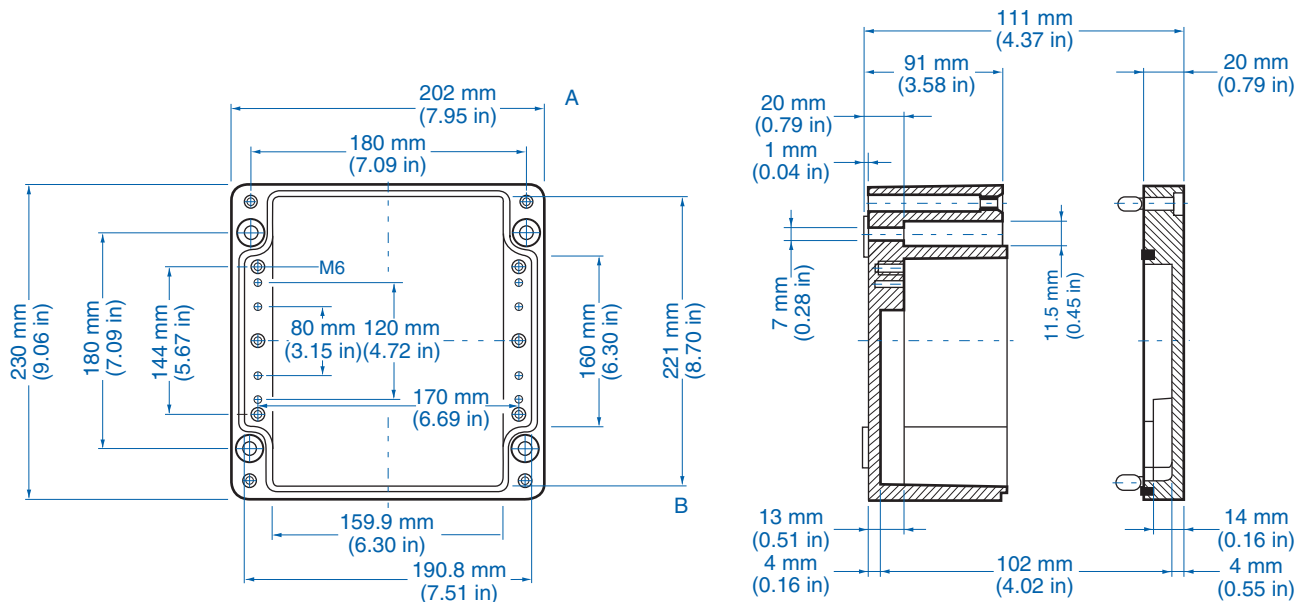

Accessories

Ordering Information	Cat. No.	Type	Std. Pk.
Mounting Plate	155-014	ALMPS-2023	1
Hinge Kit Set	154-210	HK-AL	1
DIN Rail TS 35 - 35 x 186mm	162-014	TS35/186	1
Mounting Tab Kit - large	154-006	MT-AL2	1

Please refer to pages 149-152 for additional accessories and detailed information.