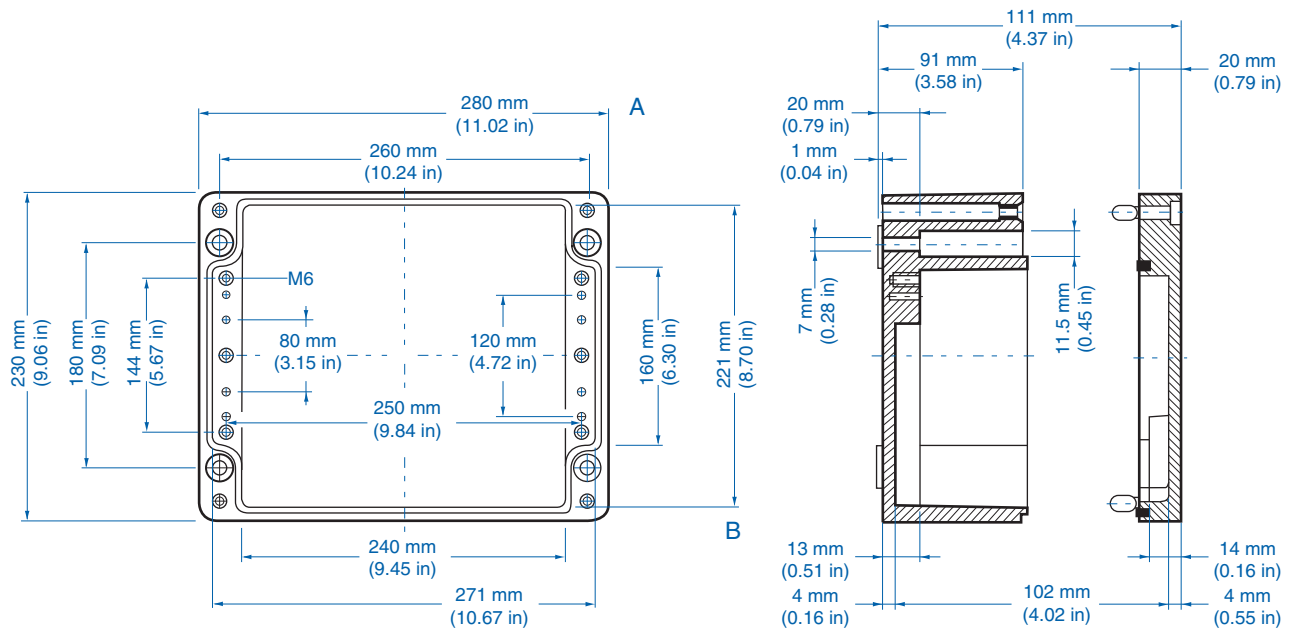

Accessories

Ordering Information	Cat. No.	Type	Std. Pk.
Mounting Plate	155-015	ALMPS-2823	1
Hinge Kit Set	154-210	HK-AL	1
DIN Rail TS 35 - 35 x 266mm	162-015	TS35/266	1
Mounting Tab Kit - large	154-006	MT-AL2	1

Please refer to pages 149-152 for additional accessories and detailed information.