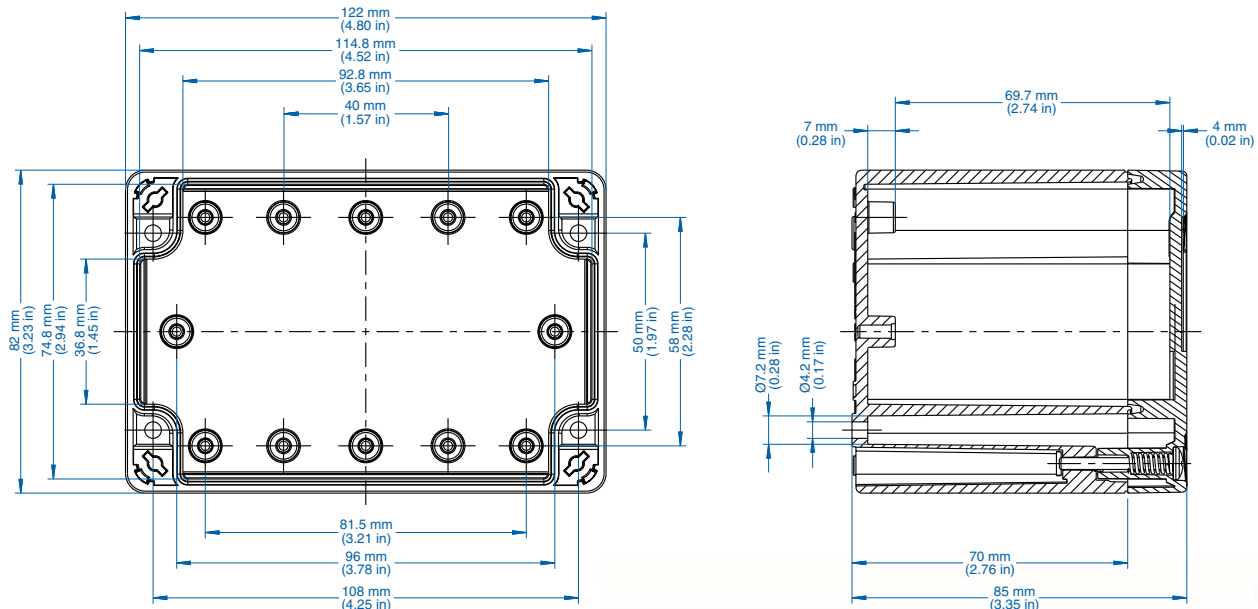

Accessories

Ordering Information	Cat. No.	Type	Std. Pk.
Mounting Plate (plastic)	186-004	TGMPI-1208	1
Mounting Plate (steel)	187-004	TGMPS-1208	1
DIN Rail – TS35-106	198-107	NS35-106/2	1
DIN Rail - TS15-106	197-107	TS15-106/2	1
Mounting Tab Kit	182-002	TGABL	1

Please refer to pages 149-152 additional accessories and detailed information