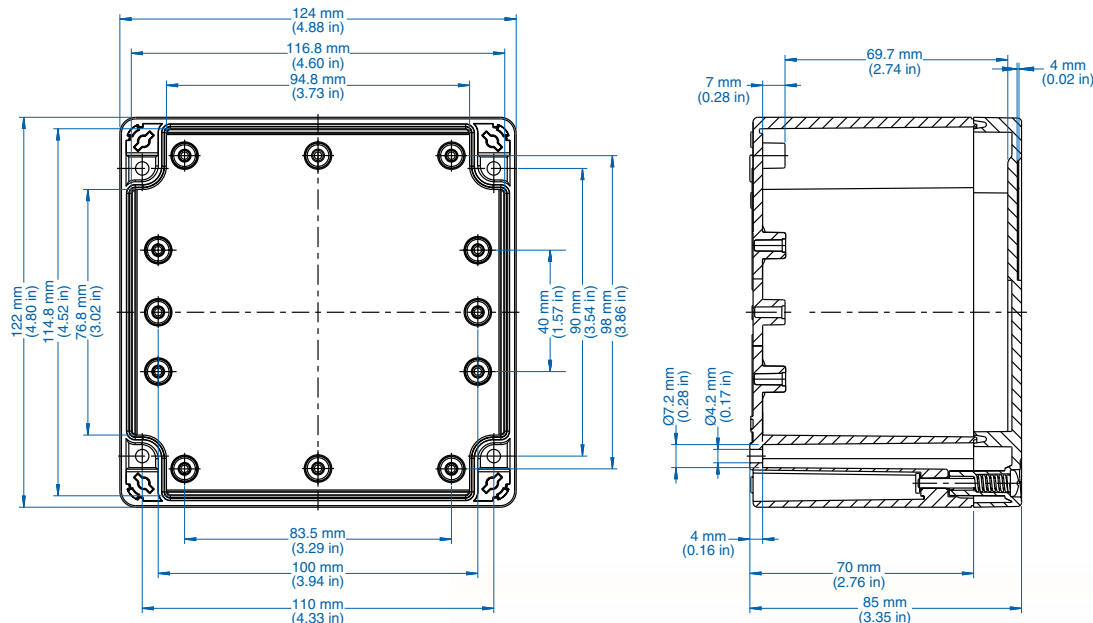

Accessories

Ordering Information	Cat. No.	Type	Std. Pk.
Mounting Plate (plastic)	186-005	TGMPI-1212	1
Mounting Plate (steel)	187-005	TGMPS-1212	1
DIN Rail – TS35-110	198-110	NS35-110	1
DIN Rail - TS15-110	197-110	TS15-110	1
Internal Hinge Kit Set (longside)	182-001	TGISS	1
Mounting Tab Kit	182-002	TGABL	1

Please refer to pages 149-152 additional accessories and detailed information