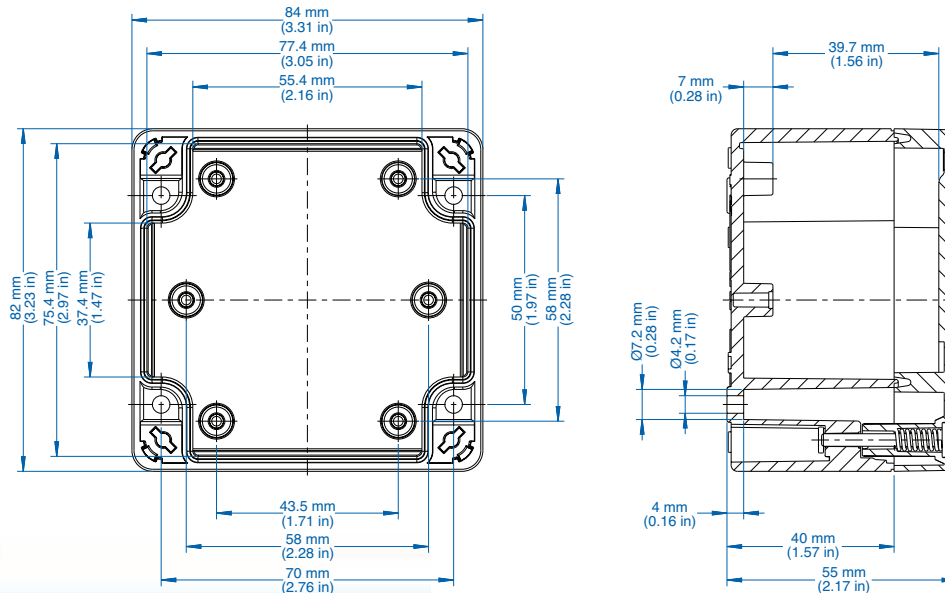

Accessories

Ordering Information	Cat. No.	Type	Std. Pk.
Mounting Plate (plastic)	186-003	TGMPI-88	1
Mounting Plate (steel)	187-003	TGMPS-88	1
DIN Rail – TS35-68	198-068	NS35-68	1
DIN Rail - TS15-68	197-069	TS15-68	1
Mounting Tab Kit	182-002	TGABL	1

Please refer to pages 149-152 additional accessories and detailed information