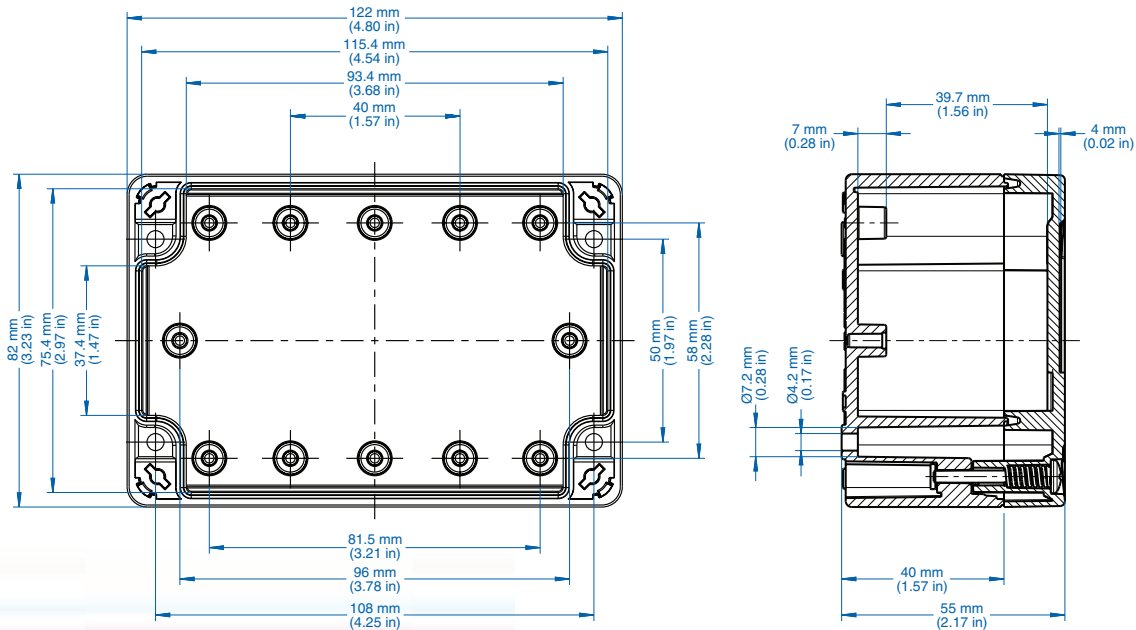

Accessories

Ordering Information	Cat. No.	Type	Std. Pk.
Mounting Plate (plastic)	186-004	TGMPI-1208	1
Mounting Plate (steel)	187-004	TGMPS-1208	1
DIN Rail – TS35-106	198-107	NS35-106/2	1
DIN Rail - TS15-106	197-107	TS15-106/2	1
Mounting Tab Kit	182-002	TGABL	1

Please refer to pages 149-152 additional accessories and detailed information