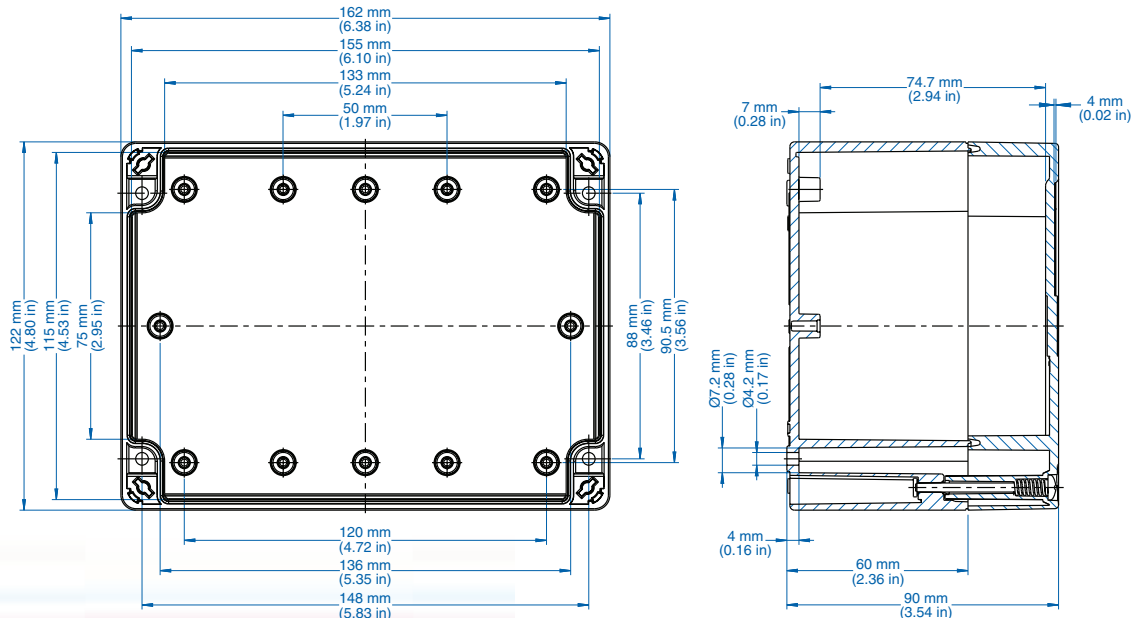

Accessories

Ordering Information	Cat. No.	Type	Std. Pk.
Mounting Plate (plastic)	186-007	TGMPI-1612	1
Mounting Plate (steel)	187-007	TGMPS-1612	1
DIN Rail – TS35-146	198-146	NS35-146	1
DIN Rail - TS15-146	197-146	TS15-146	1
Internal Hinge Kit Set (longside)	182-001	TGISS	1
Mounting Tab Kit	182-002	TGABL	1

Please refer to pages 149-152 additional accessories and detailed information