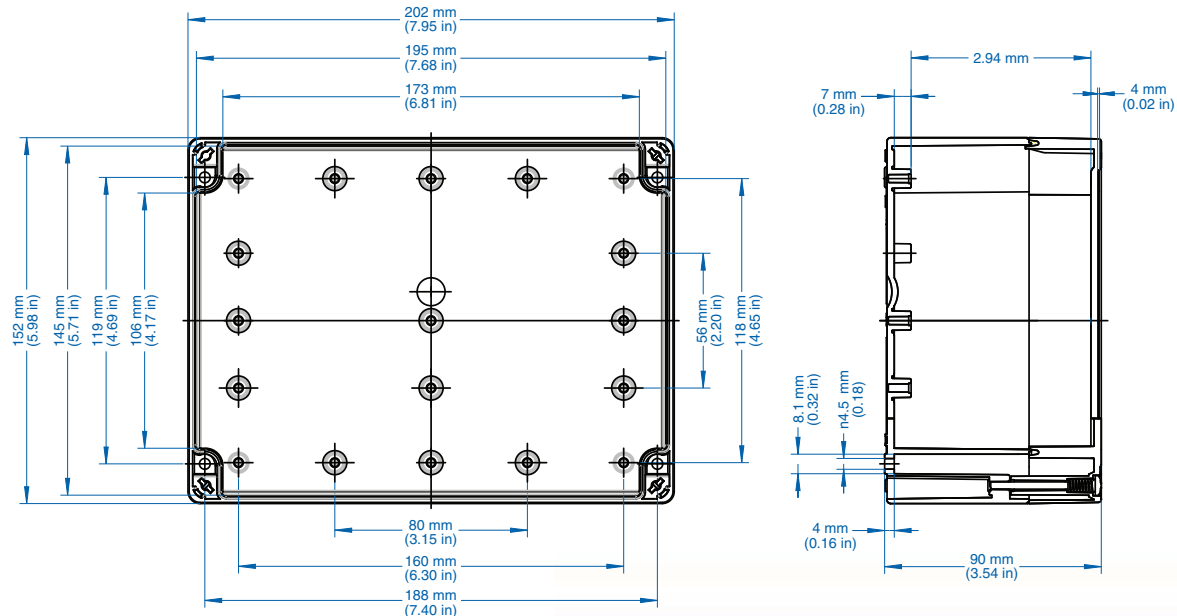

Accessories

Ordering Information	Cat. No.	Type	Std. Pk.
Mounting Plate (plastic)	186-009	TGMPI-2015	1
Mounting Plate (steel)	187-009	TGMPS-2015	1
DIN Rail – TS35-170	198-170	NS35-170	1
DIN Rail - TS15-170	197-170	TS15-170	1
Internal Hinge Kit Set	182-001	TGISS	1
Mounting Tab Kit	182-002	TGABL	1

Please refer to pages 149-152 additional accessories and detailed information