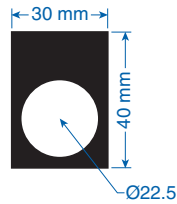

22mm Push Button Accessories

EMERGENCY STOP
LP41 / 2LP41 (only)
Legend plate Ø 60mm
yellow with black text.
*Not to be used with
thermoplastic enclosures.*

Metal legend plates are engraved on both sides, one side in horizontal and the other side in a vertical orientation.