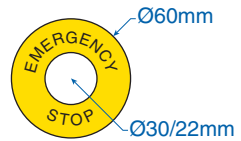

22mm Push Button Accessories

EMERGENCY STOP
LP41 / 2LP41 (only)
Legend plate Ø 60mm
yellow with black text.
*Not to be used with
thermoplastic enclosures.*

Metal legend plates are engraved on both sides, one side in horizontal and the other side in a vertical orientation.

Please visit altechcorp.com/pb for other available legend plates.

English

Title	Cat No.	Title	Cat No.
AUTO	2LP09	OFF - ON	2LP46
AUTO HAND	2LP32	ON	2LP15
AUTO - MAN	2LP43	ON OFF	2LP30
B PHASE	2LP27	OPEN	2LP07
Blank Aluminum	2LP40	OVER	2LP74
BOTTOM HEAT	2LP101	OXY - ATM - AUTO	2LP58
CLEAR	2LP51	OXY - AUTO - ATM	2LP57
CLOSE	2LP08	POSITION , A B	2LP48
CLUTCH ON/OFF	2LP73	POWER ON	2LP20
Cycle Stop	2LP55	PUSHER CYCLE	2LP104
DOWN	2LP06	R PHASE	2LP25
EMERGENCY STOP	2LP41	RAISE - LOWER	2LP44
Emergency Stop (black)	2LP56	READY	2LP49
Emergency Stop (red)	2LP66	REMOTE	2LP22
FAST	2LP12	RESET	2LP13
FAULT	2LP107	RESET/MANUAL/AUTO	2LP103
FILM FEED	2LP105	REV FWD	2LP31
FOR-OFF-REV	2LP42	REV - OFF - FWD	2LP59
FORWARD	2LP03	REVERSE	2LP04
FWD - REV	2LP47	RIGHT	2LP17
HAND	2LP10	RUN	2LP24
HAND O AUTO	2LP36	SHEAR	2LP70
HOLD	2LP50	SIDE HEAT	2LP102
I II	2LP34	SLOW	2LP11
I O II	2LP39	SLOW OFF FAST	2LP37
INCH	2LP14	START	2LP01
INFEED	2LP72	START STOP	2LP28
INFEED ON/OFF	2LP71	STOP (red)	2LP02
JOG	2LP69	TEST	2LP23
JOG - RUN	2LP45	TRIP	2LP19
KNIFE CYCLE	2LP106	UNDERLOAD	2LP108
LEFT	2LP18	UP	2LP05
LOCAL	2LP21	UP DOWN	2LP29
LOCAL REMOTE	2LP33	UP OFF DOWN	2LP38
MAN O AUTO	2LP36	Y PHASE	2LP26
O I	2LP35		
OFF	2LP16	Temporary for Custom Imprint	2LPXX