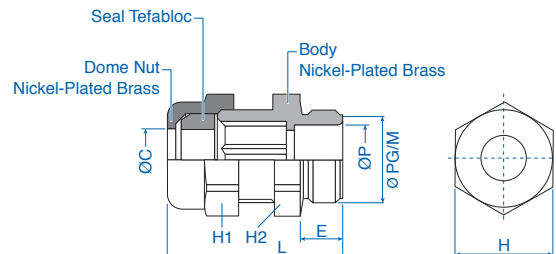

Short Seal Nickel-Plated Brass

PG			
PG 7	3-6	4221000	50
PG 9	5-8	4221001	50
PG 11	6-10	4221002	50
PG 13.5	8-12	4221003	50
PG 16	9.5-14	4221004	20
PG 21	11.5-18	4221005	20
PG 29	15-24	4221006	20
PG 36	22-30	4221007	10
PG 42	25-35	4221008	5
PG 48	30-40	4221009	5
Metric			
M 12 x 1.5	3-6	4221039	50
M 16 x 1.5/7	3-6	4221040	50
M 16 x 1.5/9	5-8	4221041	50
M 20 x 1.5/11	6-10	4221042	50
M 20 x 1.5/13	8-12	4221043	50
M 25 x 1.5/16	9.5-14	4221044	20
M 25 x 1.5/21	11.5-18	4221045	20
M 32 x 1.5/21	11.5-18	4221046	10
M 32 x 1.5/29	15-24	4221047	10
M 40 x 1.5	15-24	4221048	5
M 50 x 1.5	22-30	4221049	5
M 63 x 1.5	25-35	4221050	5