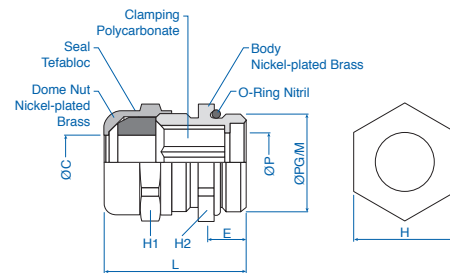

Cable Gland / Industrial Straight-Through - Nickel-Plated Brass

Material:

- Body: Nickel-plated brass
- Seal: Tefabloc or Santoprene/Nitril
- ECA clamping ring: Polycarbonate
- Sealing ring for outer thread: Nitril

Characteristics:

- PG/Metric thread
- Extended Thread available

Temperature Range MS
-25 to 120°C (-13 to 248°F)

PROTECTION
IP68
RATING

ECA Clamping Ring Nickel-Plated Brass

Outer thread	Clamping range mm	Cat. No.	Std. Pk.
PG			
PG 7	3-6	4221079	50
PG 9	5-8	4221095	50
PG 11	6-10	4221117	50
PG 13.5	8-12	4221133	50
PG 16	9.5-14	4221168	20
PG 21	11.5-18	4221214	20
PG 29	15-24	4221290	20
PG 36*	23-30	4221362	10
PG 42*	26-35	4221427	5
PG 48*	35-40	4221486	5
Metric			
M 12 x 1.5	3-6	4221714	50
M 16 x 1.5/7	3-6	4221716	50
M 16 x 1.5/9	5-8	4221717	50
M 20 x 1.5/11	6-10	4221720	50
M 20 x 1.5/13	8-12	4221721	50
M 25 x 1.5/16	9.5-14	4221725	20
M 25 x 1.5/21	11.5-18	4221726	20
M 32 x 1.5/21	11.5-18	4221732	10
M 32 x 1.5/29	15-24	4221733	10
M 40 x 1.5	15-24	4221740	5
M 50* x 1.5	23-30	4221750	5
M 63* x 1.5	26-35	4221760	5

*Clamping ring made of polyoxymethylene (POM), temperature range -30°C to +95°C (-22°F to 203°F)

Thread Size	Dimensions						
	H1 mm	H2 mm	E mm	L mm	ØC mm	ØP mm	ØPG/M mm
PG7	14	14	5	24	6.5	7.2	12.5
PG9	17	17	6	25	8.5	9.2	15.2
PG11	20	20	6	26	10.5	11.2	18.6
PG13.5	22	22	6.5	28	12.5	13.1	20.4
PG16	24	24	6.5	30	15.2	15.6	22.5
PG21	30	30	7	35	18.5	20.1	28.3
PG29	40	40	8	43	25.0	26.2	37.0
PG36	50	50	9	50	30.5	33.0	47.0
PG42	58	58	10	57	35.5	40.0	54.0
PG48	64	64	10	59	40.5	47.5	59.3
M 12x1.5	14	14	7	27	6.5	7.2	12
M 16x1.5/7	14	17	7	27	6.5	7.2	16
M 16x1.5/9	17	17	7	27	8.5	9.2	16
M 20x1.5/11	20	22	7	28	10.5	11.2	20
M 20x1.5/13	22	22	7	29	12.5	13.1	20
M 25x1.5/16	24	26	8	31	15.2	15.6	25
M 25x1.5/21	30	30	8	37	18.5	20.1	25
M 32x1.5/21	30	33	8.5	38	18.5	20.1	32
M 32x1.5/29	40	40	8.5	45	25.0	26.2	32
M 40x1.5	40	42	8.5	45	25.0	26.2	40
M 50x1.5	50	55	9.5	51	30.5	33.0	50
M 63x1.5	58	70	10.5	58	30.5	40.0	63