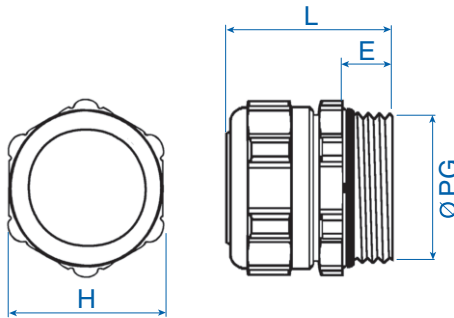

Cable Gland *EMC - Nickel-Plated Brass*

Material:

- Body: Nickel-plated brass
- Seal: Santoprene
- O-ring: Perbunan

Characteristics:

- PG thread

Technical properties:

- EMC protection due to pressure rings and circular spring
- Gas tight and watertight
- Completely twist protected

Applications:

- Machines and devices
- Measuring and control engineering
- Plant installations

Temperature Range
 -25 to 100°C
 (-13 to 212°F)

Outer thread	Cable Clamping range mm	Shield Clamping range mm	Cat. No.	Std. Pk.
PG				
PG 9	4 - 6	2.5 - 6	4266 003	25
PG 9	6.5 - 9.5	2.2 - 6.5	4266 004	25
PG 9	6.5 - 9.5	3.5 - 8.5	4266 005	25
PG 11	7 - 10.5	4 - 8.5	4266 008	25
PG 13.5	6 - 9	3.5 - 7.5	4266 011	25
PG 13.5	7 - 10.5	4 - 8	4266 013	25
PG 16	6 - 10.5	6 - 9	4266 014	25
PG 16	8 - 12	6 - 9.5	4266 018	25
PG 16	10 - 14	9 - 13	4266 016	25
PG 21	14 - 18	12.5 - 17.5	4266 025	20
PG 21	17 - 20	12.5 - 17.5	4266 022	20
PG 29	19 - 23	15 - 21	4266 028	20
PG 36	25 - 29	18 - 25.5	4266 031	10

Thread Size	Dimensions			ØPG
	H mm	E mm	L mm	
PG9	20	6	34	15.2
PG11	24	10	41	18.6
PG13.5	24	10	41	20.4
PG16	30	11	43	22.5
PG21	30	12	44	28.3
PG29	40	13	53	37.0
PG36	50	14	61	47.0
PG42	60	15	65	54.0

This is one of our most popular series and is usually kept in stock.