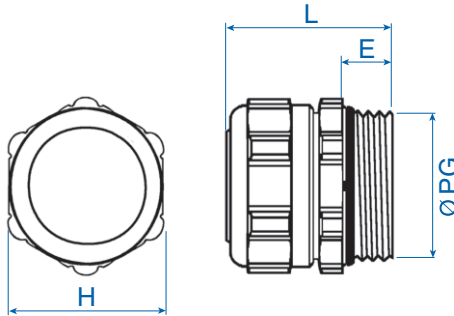

# Cable Gland *EMC - Nickel-Plated Brass*

**Material:**

- Body: Nickel-plated brass
- Seal: Santoprene
- O-ring: Perbunan

**Characteristics:**

- PG thread

**Technical properties:**

- EMC protection due to pressure rings and circular spring
- Gas tight and watertight
- Completely twist protected

**Applications:**

- Machines and devices
- Measuring and control engineering
- Plant installations

**Temperature Range**  
 -25 to 100°C  
 (-13 to 212°F)

Outer thread	Cable Clamping range mm	Shield Clamping range mm	Cat. No.	Std. Pk.
<b>PG</b>				
PG 9	4 - 6	2.5 - 6	<b>4266 003</b>	25
PG 9	6.5 - 9.5	2.2 - 6.5	<b>4266 004</b>	25
PG 9	6.5 - 9.5	3.5 - 8.5	<b>4266 005</b>	25
PG 11	7 - 10.5	4 - 8.5	<b>4266 008</b>	25
PG 13.5	6 - 9	3.5 - 7.5	<b>4266 011</b>	25
PG 13.5	7 - 10.5	4 - 8	<b>4266 013</b>	25
PG 16	6 - 10.5	6 - 9	<b>4266 014</b>	25
PG 16	8 - 12	6 - 9.5	<b>4266 018</b>	25
PG 16	10 - 14	9 - 13	<b>4266 016</b>	25
PG 21	14 - 18	12.5 - 17.5	<b>4266 025</b>	20
PG 21	17 - 20	12.5 - 17.5	<b>4266 022</b>	20
PG 29	19 - 23	15 - 21	<b>4266 028</b>	20
PG 36	25 - 29	18 - 25.5	<b>4266 031</b>	10

Thread Size	Dimensions			ØPG
	H mm	E mm	L mm	
PG9	20	6	34	15.2
PG11	24	10	41	18.6
PG13.5	24	10	41	20.4
PG16	30	11	43	22.5
PG21	30	12	44	28.3
PG29	40	13	53	37.0
PG36	50	14	61	47.0
PG42	60	15	65	54.0

**This is one of our most popular series and is usually kept in stock.**