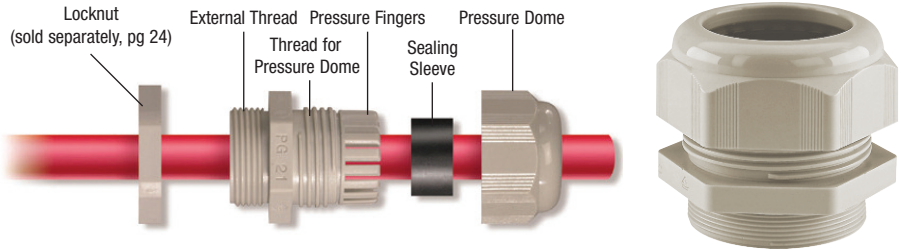

Cable Gland Standard Straight-Through - Polyamide

Material:

- Body: Polyamide 6
- Seal: Neoprene

Technical properties:

- Maximum strain relief through clamping range
- IP68 achieved without seal rings (PG and metric only)¹
- Trapezoidal thread with high torque guarantees tight and permanent fit of the dome nut
- Gas tight and watertight

Applications: Machines and devices

PG Thread

Outer thread	Clamping range mm	Cat. No. Light Grey	Cat. No. Black	Std. Pk.
PG 7	1.5-5	5309 107	5309 207	50
PG 7	2.5-6.5	5308 707	5308 507	50
PG 9	1.5-6	5309 109	5309 209	50
PG 9	2.5-8	5308 709	5308 509	50
PG 11	2-7	5309 111	5309 211	50
PG 11	3.5-10	5308 711	5308 511	50
PG 13.5	3-9	5309 113	5309 213	50
PG 13.5	5-12	5308 713	5308 513	50
PG 16	5-12	5309 116	5309 216	50
PG 16	7-14	5308 716	5308 516	50
PG 21	7-16	5309 121	5309 221	25
PG 21	9-18	5308 721	5308 521	25
PG 29	11-21	5309 129	5309 229	20
PG 29	14-25	5308 729	5308 529	20
PG 36	13-26	5309 136	5309 236	10
PG 36	18-32	5308 736	5308 536	10
PG 42	17-31	5309 142	5309 242	5
PG 42	24-38.5	5308 737	5308 537	5
PG 48	26-39	5309 148	5309 248	5
PG 48	35-48	5308 738	5308 538	5