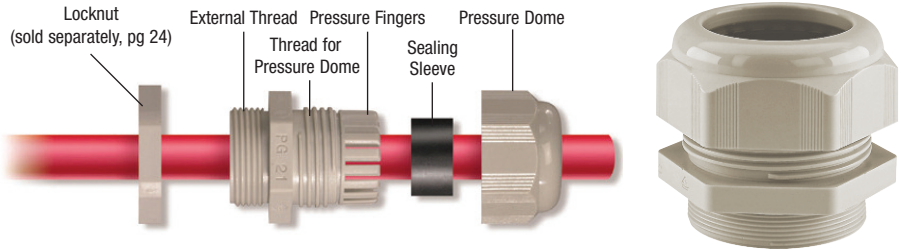

Cable Gland Standard Straight-Through - Polyamide

Material:

- Body: Polyamide 6
- Seal: Neoprene

Technical properties:

- Maximum strain relief through clamping range
- IP68 achieved without seal rings (PG and metric only)¹
- Trapezoidal thread with high torque guarantees tight and permanent fit of the dome nut
- Gas tight and watertight

Applications: Machines and devices

PG Thread

Outer thread	Clamping range mm	Cat. No. Light Grey	Cat. No. Black	Std. Pk.
PG 7	1.5-5	5309 107	5309 207	50
PG 7	2.5-6.5	5308 707	5308 507	50
PG 9	1.5-6	5309 109	5309 209	50
PG 9	2.5-8	5308 709	5308 509	50
PG 11	2-7	5309 111	5309 211	50
PG 11	3.5-10	5308 711	5308 511	50
PG 13.5	3-9	5309 113	5309 213	50
PG 13.5	5-12	5308 713	5308 513	50
PG 16	5-12	5309 116	5309 216	50
PG 16	7-14	5308 716	5308 516	50
PG 21	7-16	5309 121	5309 221	25
PG 21	9-18	5308 721	5308 521	25
PG 29	11-21	5309 129	5309 229	20
PG 29	14-25	5308 729	5308 529	20
PG 36	13-26	5309 136	5309 236	10
PG 36	18-32	5308 736	5308 536	10
PG 42	17-31	5309 142	5309 242	5
PG 42	24-38.5	5308 737	5308 537	5
PG 48	26-39	5309 148	5309 248	5
PG 48	35-48	5308 738	5308 538	5

Temperature Range
-40 to 100°C
(-40 to 212°F)

Thread Size	Dimensions					
	H mm	E mm	L mm	ØC mm	ØP mm	ØThread mm
PG7	15	8	32	6.7	6.8	12.5
PG9	19	8	35	8.5	8.7	15.2
PG11	22	8	37	10.5	10.5	18.6
PG13.5	24	9	39	12.5	12.5	20.4
PG16	27	10	43	14.5	14.5	22.5
PG21	33	11	50	18.5	18.5	28.3
PG29	42	11	53	25.5	25.5	37.0
PG36	53	13	65	32.5	32.5	47.0
PG42	60	13	68	39.0	39.0	54.0
PG48	70	14	70	48.5	48.5	59.3

NPT Thread

NPT 3/8"	1.5-6	5308 904	5308 924	50
NPT 3/8"	2.5-8	5308 900	5308 920	50
NPT 1/2"	3-9	5308 905	5308 925	50
NPT 1/2"	5-12	5308 901	5308 921	50
NPT 3/4"	7-16	5308 906	5308 926	20
NPT 3/4"	9-18	5308 902	5308 922	20
NPT 1"	11-21	5308 907	5308 927	20
NPT 1"	14-25	5308 903	5308 923	20

NPT 3/8	19	11	38	8.5	8.7	17.1
NPT 1/2	24	14	44	12.5	12.5	21.2
NPT 3/4	33	15	54	18.5	18.5	26.7
NPT 1	42	18	60	25.5	25.5	33.3

M12x1.5	15	8	32	6.7	6.8	12.0
M16x1.5/9	19	10	37	8.5	8.5	16.0
M16x1.5/11	22	10	39	10.5	10.5	16.0
M20x1.5/13	24	10	40	12.5	12.5	20.0
M20x1.5/16	27	10	43	14.5	14.5	20.0
M25x1.5/16	27	10	45	14.5	14.5	25.0
M25x1.5/21	33	10	49	18.5	18.5	25.0
M32x1.5	42	10	52	25.5	25.5	32.0
M40x1.5	53	10	62	32.5	32.5	40.0
M50x1.5	60	12	67	39.0	39.0	50.0
M63x1.5	70	12	68	48.5	48.5	63.0

Metric Thread*

M 12 x 1.5	1.5-5	5309 612	5309 712	50
M 12 x 1.5	2.5-6.5	5308 950	5308 940	50
M 16 x 1.5/9	1.5-6	5309 615	5309 715	50
M 16 x 1.5/11	2-7	5309 616	5309 716	50
M 16 x 1.5/9	2.5-8	5308 958	5308 948	50
M 16 x 1.5/11	3.5-10	5308 951	5308 941	50
M 20 x 1.5/13	3-9	5309 619	5309 719	50
M 20 x 1.5/16	5-12	5309 620	5309 720	50
M 20 x 1.5/13	5-12	5308 959	5308 949	50
M 20 x 1.5/16	7-14	5308 952	5308 942	50
M 25 x 1.5/16	5-12	5309 624	5309 724	50
M 25 x 1.5/21	7-16	5309 625	5309 725	25
M 25 x 1.5/16	7-14	5308 960	5308 962	50
M 25 x 1.5/21	9-18	5308 953	5308 943	25
M 32 x 1.5	11-21	5309 632	5309 732	20
M 32 x 1.5	14-25	5308 954	5308 944	20
M 40 x 1.5	13-26	5309 640	5309 740	10
M 40 x 1.5	18-32	5308 955	5308 945	10
M 50 x 1.5	17-31	5309 650	5309 750	5
M 50 x 1.5	24-38.5	5308 956	5308 946	5
M 63 x 1.5	26-39	5309 663	5309 763	5
M 63 x 1.5	35-48	5308 957	5308 947	5