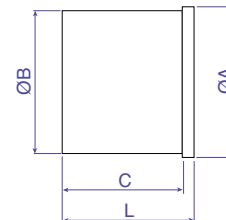

Suitable for	ØA mm	ØB mm	C mm	L mm	Cat. No.	Std. Pk.
PG 9, PG 11, M 16, NPT 3/8	11.0	8.0	17.0	20.0	7217701	100
PG 13.5, PG 16, M 20, NPT 1/2	15.0	12.0	18.0	21.0	7217702	100
PG 21, M 25, NPT 3/4	18.0	15.0	19.0	22.0	7217703	100

Temperature Range
-40 to 130°C (-40 to 266°F)

Multi-Conductor Sealing

Material:

- Neoprene, black

Features:

- Standard Straight-Through Polyamide Series
- Delivered separate, replaces sealing sleeve provided with gland

Suitable for	Hole Quantity	Hole Ø mm	ØA mm	B mm	Cat. No.	Std. Pk.

Multi-Conductor Seal

PG 11/ M 16	2	4.0	13.0	8.0	8114200	100
PG 16/ M 20	2	5.0	17.0	10.0	8114203	100
PG 16/ M 20	2	6.0	17.0	10.0	8114201	100
PG 16/ M 20	4	5.0	17.0	10.0	8114202	100
PG 21/ M 25	2	6.0	22.5	11.5	8114204	100
PG 21/ M 25	2	8.0	22.5	11.5	8114208	100
PG 21/ M 25	3	7.0	22.5	11.5	8114205	100
PG 21/ M 25	4	6.5	22.5	11.5	8114206	100
PG 21/ M 25	6	4.0	22.5	11.5	8114207	100
PG 29/ M 32	4	6.0	30.5	13.0	8114212	100
PG 29/ M 32	4	8.0	30.5	13.0	8114209	100
PG 29/ M 32	6	6.0	30.5	13.0	8114210	100
PG 29/ M 32	8	4.0	30.5	13.0	8114211	100

Solid Sealing without holes

PG 11/ M 16	—	—	13.0	8.0	8114250	100
PG 16/ M 20	—	—	17.0	10.0	8114251	100
PG 21/ M 25	—	—	22.5	11.5	8114252	100
PG 29/ M 32	—	—	30.5	13.0	8114253	100