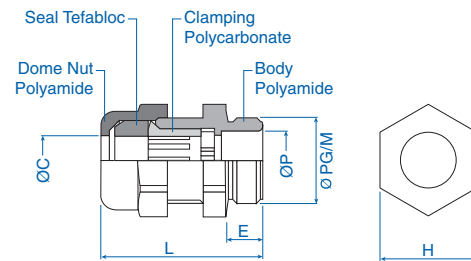

## Technical properties:

- Strain relief through clamping ring
- Gas tight and watertight
- Completely twist protected
- Combinable with various sealing inserts

## Applications:

- Machines and devices
- Measuring and control engineering
- Plant installations

## ECA Clamping Ring Polyamide

Outer thread	Clamping range mm	Cat. No. Light Grey	Cat. No. Black	Std. Pk.
<b>PG</b>				
PG 7	3-6	5313610	5313620	50
PG 9	5-8	5313611	5313621	50
PG 11	6-10	5313612	5313622	50
PG 13.5	8-12	5313613	5313623	50
PG 16	10-14	5313614	5313624	50
PG 21	11.5-18	5313615	5313625	20
PG 29	15-24	5313616	5313626	20
<b>Metric</b>				
M 16 x 1.5	5-8	5313640	5313650	50
M 20 x 1.5/13	8-12	5313641	5313651	50
M 20 x 1.5/16	10-14	5313644	5313654	50
M 25 x 1.5	11.5-18	5313642	5313652	20
M 32 x 1.5	15-24	5313643	5313653	20

**Temperature Range**  
-30 to 120°C  
(-22 to 248°F)

Thread Size	Dimensions					
	H mm	E mm	L mm	ØC mm	ØP mm	ØPG/M mm
PG7	15	8	31	6.5	7.0	12.5
PG9	19	8	32	8.5	9.0	15.2
PG11	22	8	35	11.5	11.0	18.6
PG13.5	24	9	36	12.5	13.5	20.4
PG16	27	10	40	14.5	15.0	22.5
PG21	33	11	44	18.5	19.0	28.3
PG29	42	12	55	25.0	25.0	37.0
M 16x1.5	19	8	32	8.5	9.0	16.0
M 20x1.5/13	24	9	36	12.5	13.5	20.0
M 20x1.5/16	27	9	39	14.5	15.0	20.0
M 25x1.5	33	11	44	18.5	19.0	25.0
M 32x1.5	42	12	55	25.0	25.0	32.0