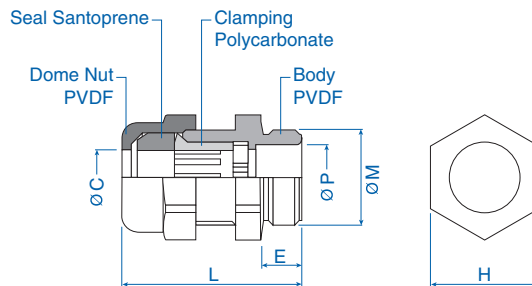

## Applications:

- Machines and devices
- Measuring and control engineering
- Plant installations
- Food sector

## Metric Thread

### ECA

Outer thread	Clamping range mm	Cat. No.	Std. Pk.
M 16 x 1.5	5-8	5330016	50
M 20 x 1.5/13	8-12	5330020	50
M 20 x 1.5/16	10-14	5330021	50
M 25 x 1.5	11.5-18	5330025	20
M 32 x 1.5	15-24	5330032	20

### Dimensions

Thread Size	H mm	E mm	L mm	ØC mm	ØP mm	ØM mm
M 16x1.5	19	15	39	8.5	9	16
M 20x1.5/13	24	15	42	12.5	13.5	20
M 20x1.5/16	27	15	45	14.5	15	20
M 25x1.5	33	15	48	18.5	19	25
M 32x1.5	42	15	58	25	25	32