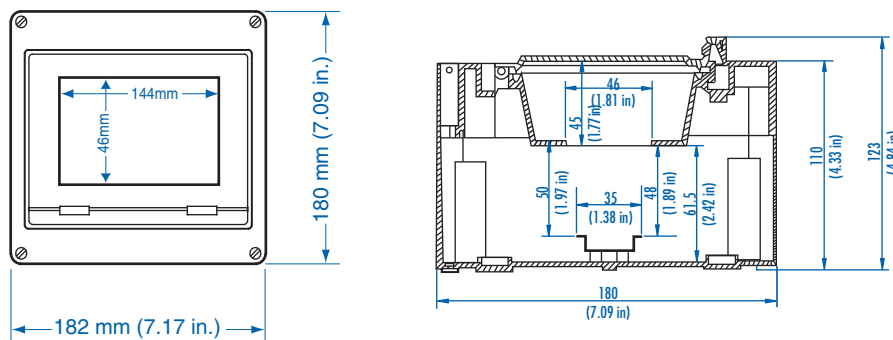

Accessories

Ordering Information	Cat. No.	Type	Std. Pk.
Terminal	790-207	PE/N Terminal - 2x7 pole (2x16 / 5x6 mm²)	1
Filler Strip	799-012	108 mm piece (6 divisions)	1

Please refer to pages 149-152 for additional accessories and detailed information.