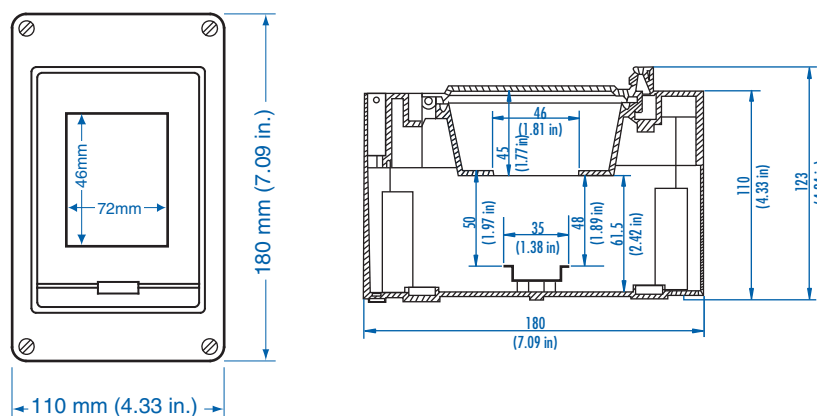

Accessories

Ordering Information	Cat. No.	Type	Std. Pk.
Terminal	790-205	PE/N Terminal - 2x5 pole (2x16 / 3x6 mm²)	1
Filler Strip	799-012	108 mm piece (6 divisions)	1

Please refer to pages 149-152 for additional accessories and detailed information.