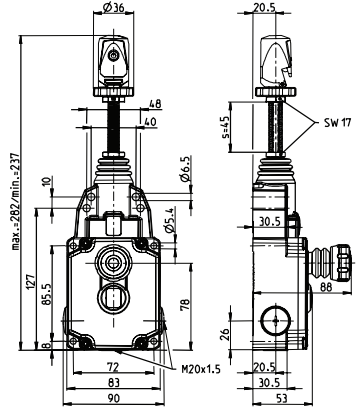

Safety Cable Pull Switches

SRM Safety Rope Pull Switches

Max. span length

Quick Fix Cable Mounting

Cable Ring Cable Mounting

2 NC/2 NO

3 NC/1NO

2 NC/2 NO

3 NC/1NO

123 Ft. (37.5 Meters)

601.2929.085
SRM-U1Z/U1Z-QF-175

601.2999.094
SRM-A2Z/U1Z-QF-175

601.2921.089
SRM-U1Z/U1Z-LU-175

601.2991.098
SRM-A2Z/U1Z-LU-175

246 Ft. (75 Meters)

601.2929.087
SRM-U1Z/U1Z-QF-300