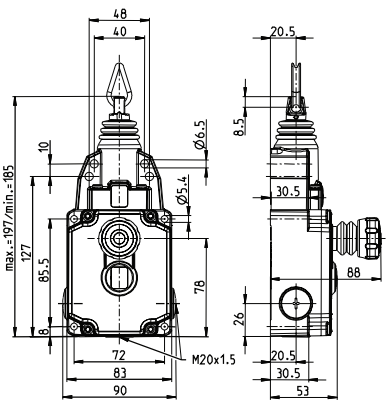

Safety Cable Pull Switches

SRM Safety Rope Pull Switches

Max. span length

Quick Fix Cable Mounting

Cable Ring Cable Mounting

2 NC/2 NO

3 NC/1NO

2 NC/2 NO

3 NC/1NO

123 Ft. (37.5 Meters)

601.2929.085
SRM-U1Z/U1Z-QF-175

601.2999.094
SRM-A2Z/U1Z-QF-175

601.2921.089
SRM-U1Z/U1Z-LU-175

601.2991.098
SRM-A2Z/U1Z-LU-175

246 Ft. (75 Meters)

601.2929.087
SRM-U1Z/U1Z-QF-300