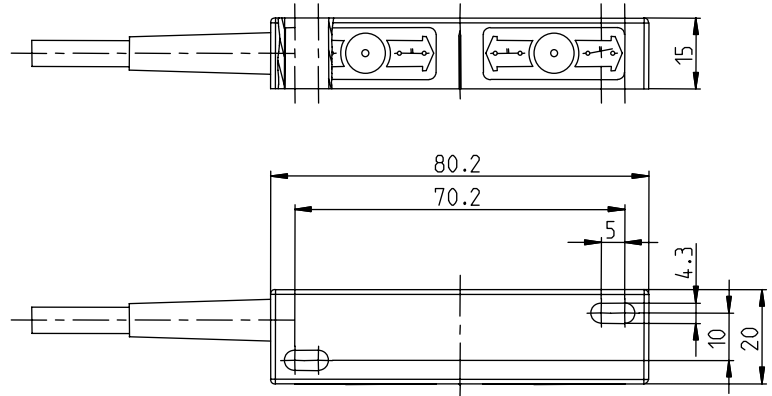

## Magnetic switch

#### Electrical data

Switching element function	bistable "N.O.-N.C."
Reed contact: max. switching voltage	250 V
max. switching current	5 A ( 2 ms )
Max. permanent limiting current	2,5 A
max. switching capacity	250 VA
mechanical lifetime	3 x 10 <sup>8</sup> switchings, however, according to load resetability
Repeat accuracy	R ± 0,1mm under same geometrical conditions at the same temperature
Shock	10g (11ms, ½ Sine wave)
Vibration	10g (10-55 Hz)
Assured operating distance	10 mm
Corresponding magnet	T-67