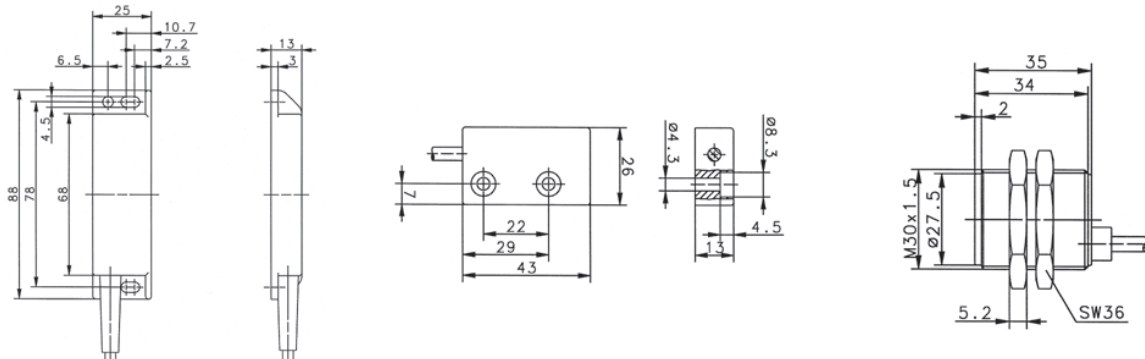

Drawing dimensions in mm