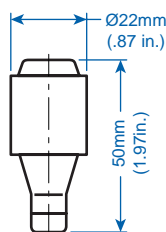

D27C 1

Refer to pgs 10-11

DAT 1

D27B 1
D27B3 1

D27BC 1
D27BC3 1

Dimensions to DIN 49515

Current/ Voltage	Cat. No.	Color Code	Std. Pk.
35/500V AC	35D33SB	Black	5
40/500V AC	40D33SB*	Black	5
50/500V AC	50D33SB	White	5
63/500V AC	63D33SB	Copper	5
80/500V AC	80D33SB*	Silver	5
100/500V AC	100D33SB*	Silver	5