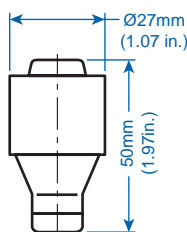

D33C 1

Refer to pgs 10-11

DAT 1

D33B 1
D33B3 1

D33BC 1
D33BC3 1

Dimensions to DIN 49515

For DIV fuses, please consult Altech.

DV- R 2