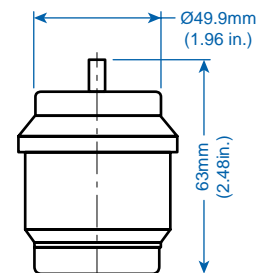

D33C 1

Refer to pgs 10-11

DAT 1

D33B 1
D33B3 1

D33BC 1
D33BC3 1

Dimensions to DIN 49515

For DIV fuses, please consult Altech.

DV- R 2