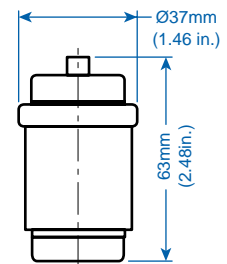

D33C 1

Refer to pgs 10-11

DAT 1

D33B 1
D33B3 1

D33BC 1
D33BC3 1

Dimensions to DIN 49515

For DIV fuses, please consult Altech.

DV- R 2