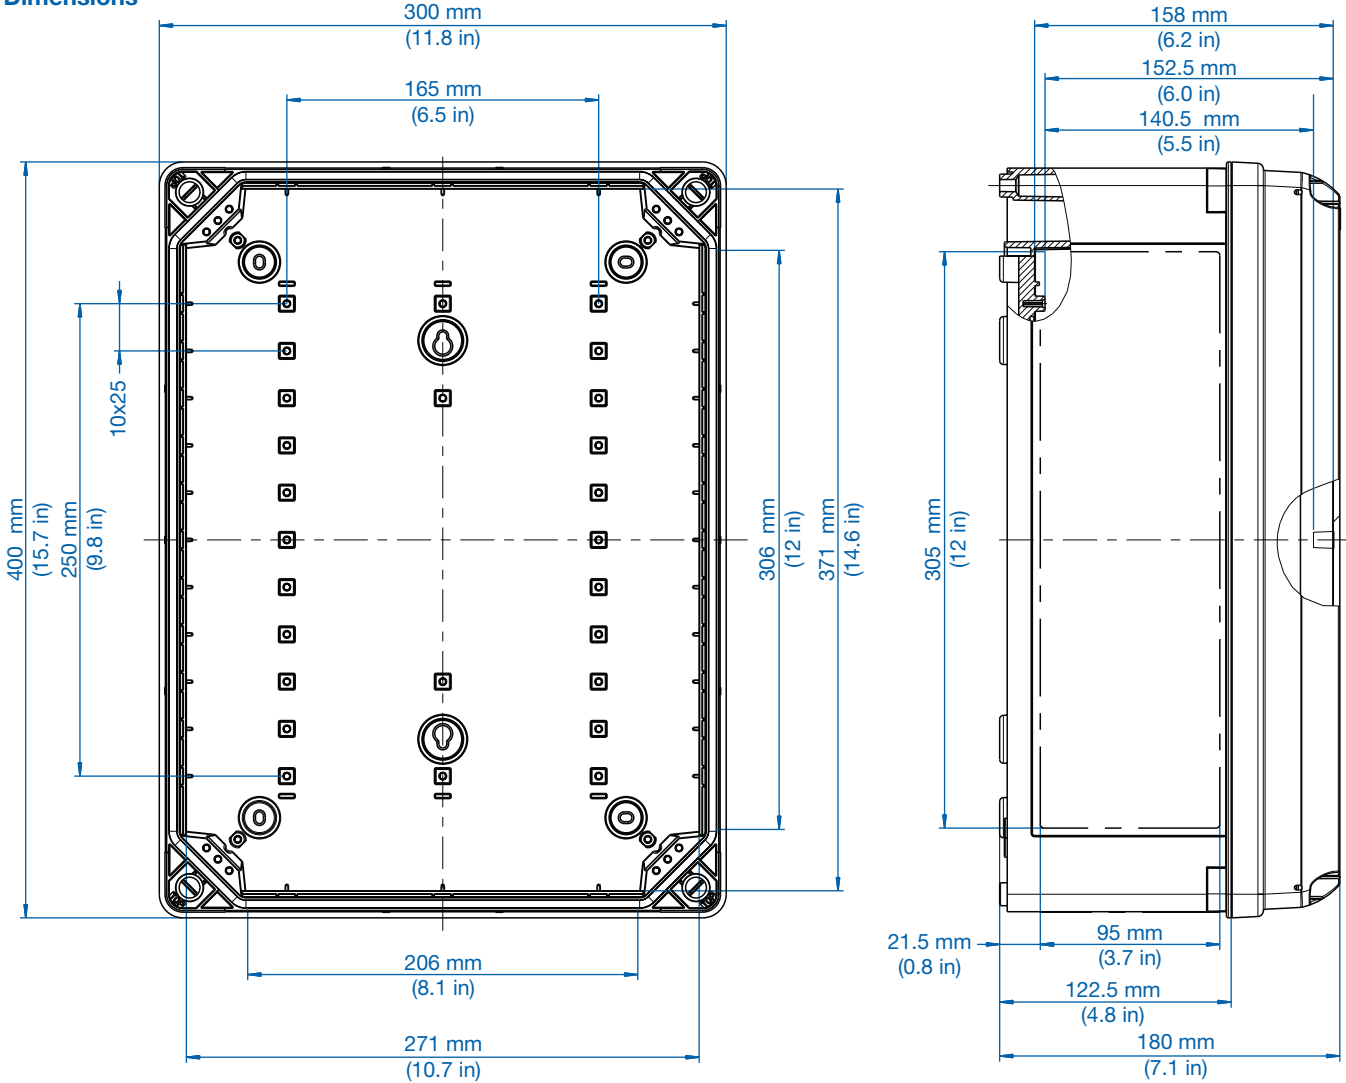

Cat No. 700 434 01
GEOS-L 3040-18-o
 with grey cover

Cat No. 701 434 01
GEOS-L 3040-18-to
 with transparent cover

Description

Empty enclosure - Industrial Quality, suitable for installation in harsh environments and in unprotected outdoor areas.
 Material: Polycarbonate, grey, similar to RAL 7035.

Size: 300 x 400 x 180 mm
 11.8 x 15.75 x 7.1 in

Dimensions

X-ON Electronics

Largest Supplier of Electrical and Electronic Components

Click to view similar products for [Enclosures, Boxes, & Cases](#) category: