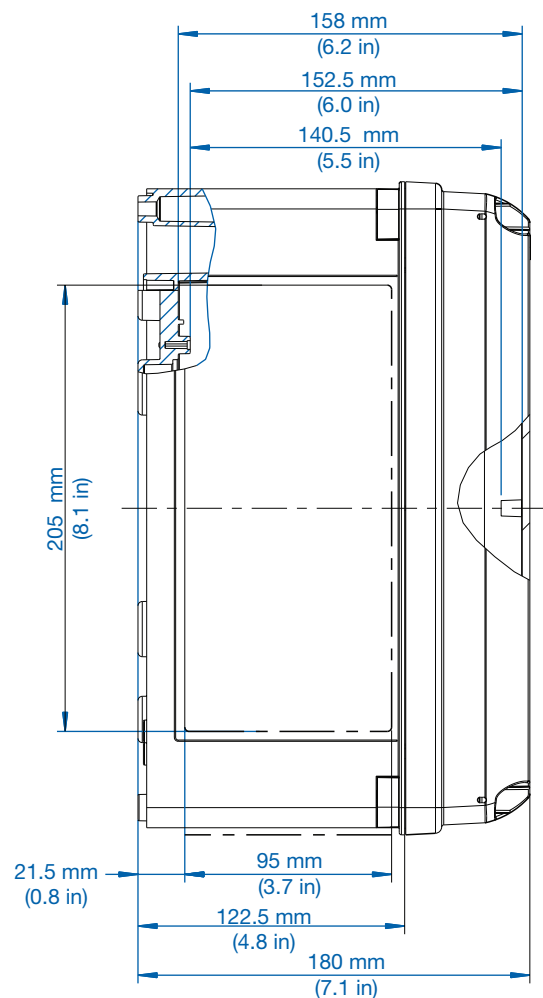

Cat No. 700-433
GEOS-L 3030-18-o
 with grey cover

Cat No. 701-433
GEOS-L 3030-18-to
 with transparent cover

Description

Empty enclosure - Industrial Quality, suitable for installation in harsh environments and in unprotected outdoor areas.
 Material: glass-fiber reinforced Polycarbonate, grey, similar to RAL 7035.

Size: 300 x 300 x 180 mm
 11.8 x 11.8 x 7.1 in

Dimensions

See pages 19-24 for accessories.

X-ON Electronics

Largest Supplier of Electrical and Electronic Components

Click to view similar products for [altech manufacturer](#):