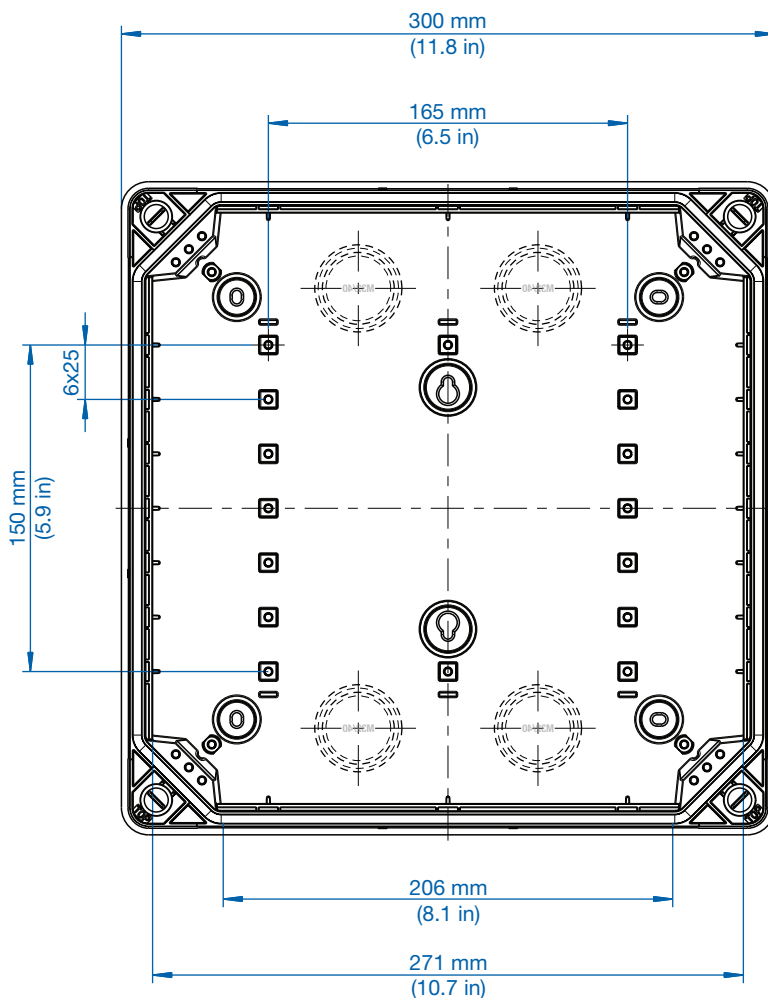

Cat No. 700-433
GEOS-L 3030-18-o
 with grey cover

Cat No. 701-433
GEOS-L 3030-18-to
 with transparent cover

Description

Empty enclosure - Industrial Quality, suitable for installation in harsh environments and in unprotected outdoor areas.
 Material: glass-fiber reinforced Polycarbonate, grey, similar to RAL 7035.

Size: 300 x 300 x 180 mm
 11.8 x 11.8 x 7.1 in

Dimensions

See pages 19-24 for accessories.

X-ON Electronics

Largest Supplier of Electrical and Electronic Components

Click to view similar products for [altech manufacturer](#):