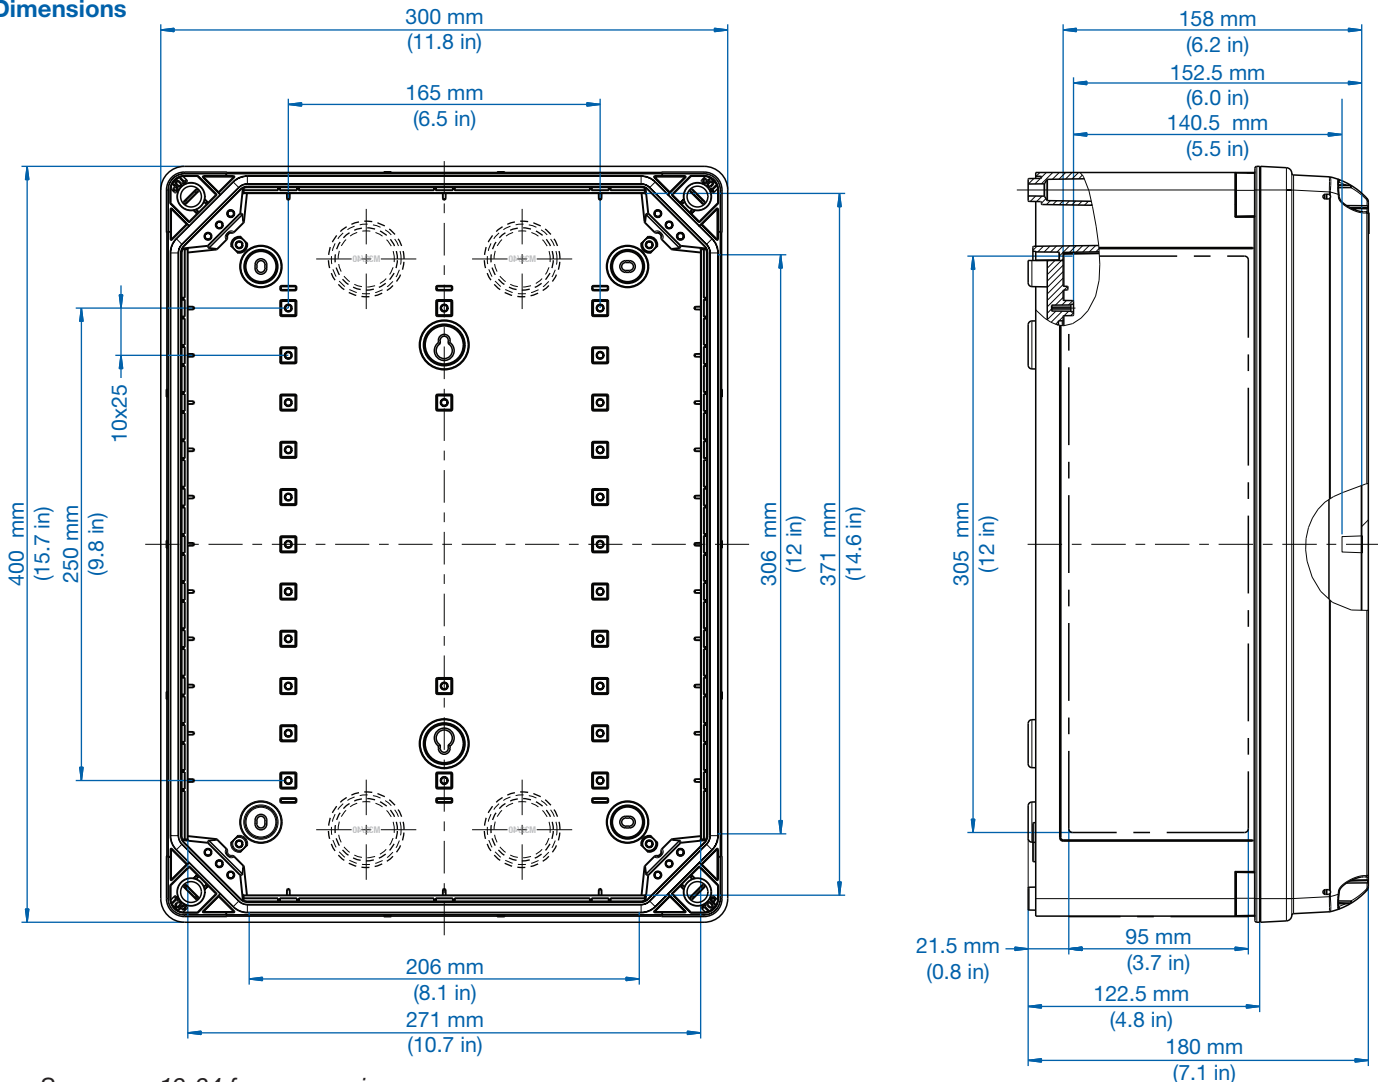

Cat No. 700-434
GEOS-L 3040-18-o
 with grey cover

Cat No. 701-434
GEOS-L 3040-18-to
 with transparent cover

Description

Empty enclosure - Industrial Quality, suitable for installation in harsh environments and in unprotected outdoor areas.
 Material: glass-fiber reinforced Polycarbonate, grey, similar to RAL 7035.

Size: 300 x 400 x 180 mm
 11.8 x 15.7 x 7.1 in

Dimensions

See pages 19-24 for accessories.

X-ON Electronics

Largest Supplier of Electrical and Electronic Components

Click to view similar products for [altech manufacturer](#):