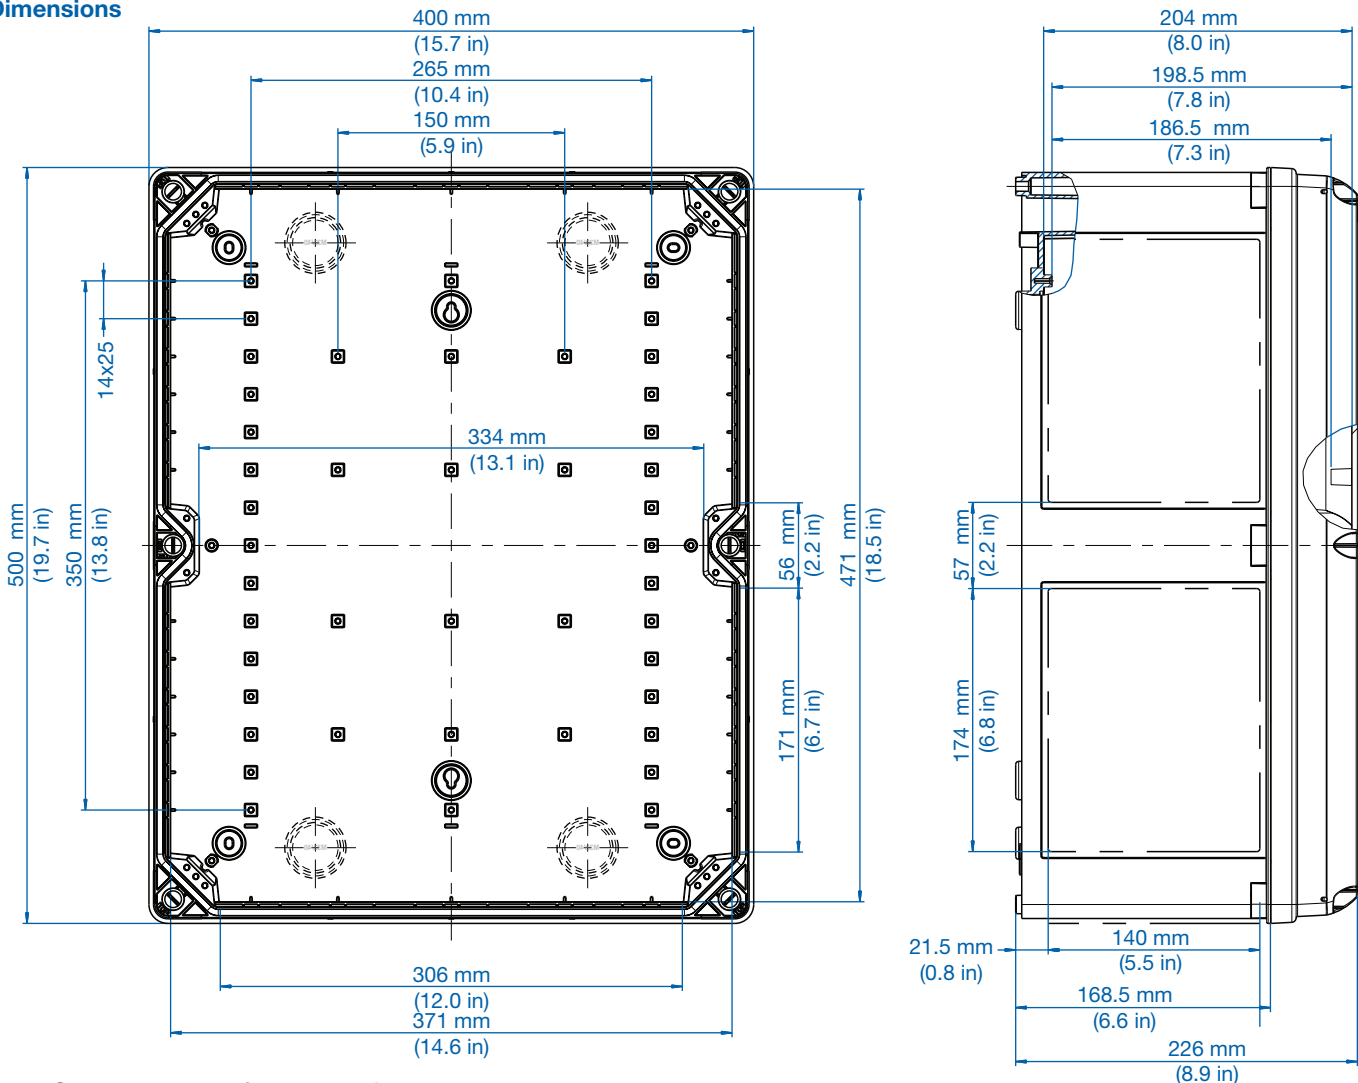

Cat No. 700-745
GEOS-L 4050-22-o
 with grey cover

Cat No. 701-745
GEOS-L 4050-22-to
 with transparent cover

Description

Empty enclosure - Industrial Quality, suitable for installation in harsh environments and in unprotected outdoor areas.
 Material: glass-fiber reinforced Polycarbonate, grey, similar to RAL 7035.

Size: 400 x 500 x 226 mm

15.7 x 19.7 x 8.9 in

Dimensions

See pages 19-24 for accessories.

X-ON Electronics

Largest Supplier of Electrical and Electronic Components

Click to view similar products for [altech manufacturer](#):