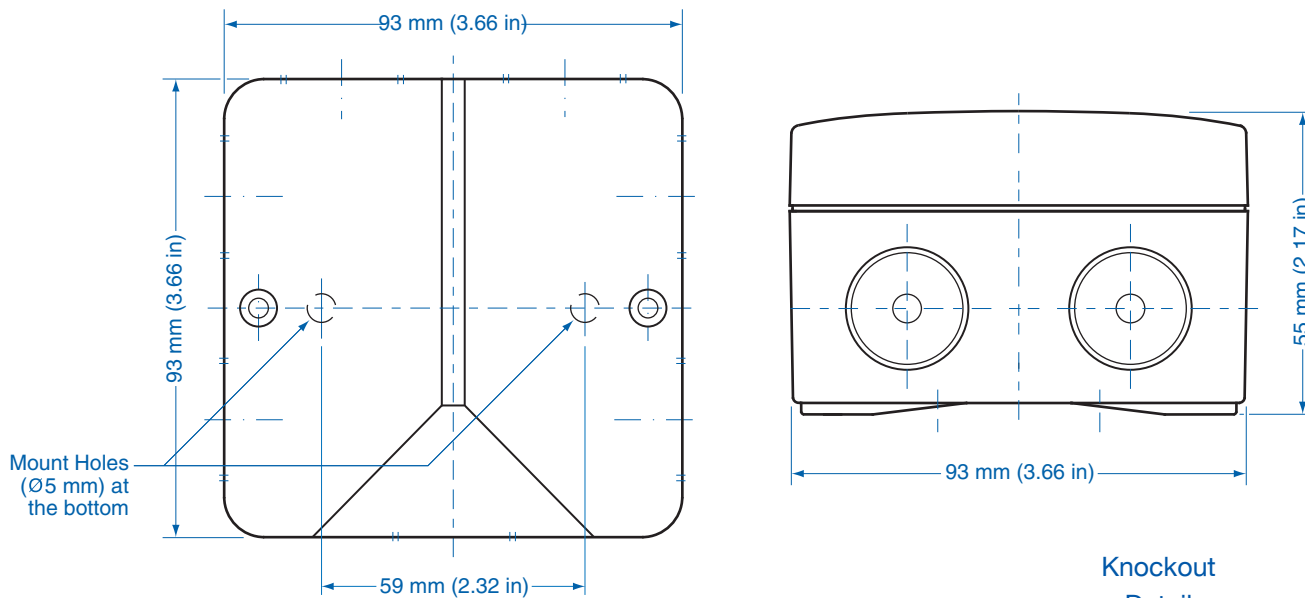

Accessories

Ordering Information	Cat. No.	Type	Std. Pk.
Terminal (base mount)	840-004	2.5/4 mm² - 5 pole 10	

Please refer to pages 149-152 for additional accessories and detailed information.

Knockout Detail