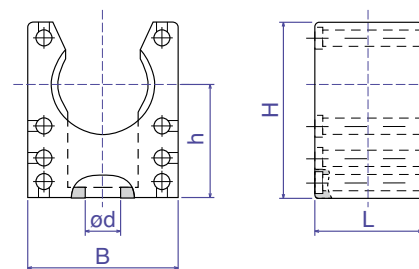

Material:

- NBR 70

Characteristics:

- Shore: 70 ± 5

Features:

The O-ring must be mounted into the first groove of the conduit.

The conduit, with its pre-mounted sealing ring, must be inserted into the SEM gland and simply twisted into the end.

Temperature Range
-30 to 120°C (-22 to 248°F)

Fits for NW	Internal Diameter mm	Thickness mm	Cat. No.	Std. Pk.
7.5	5.0	1.5	8112800	50
8.5	7.0	1.2	8112801	50
10	7.0	1.5	8112802	50
12	9.0	1.5	8112804	50
13	8.0	1.6	8112803	50
17	14.0	1.8	8112807	50
22	14.0	2.0	8112808	25
23	18.0	2.0	8112809	25
29	20.0	2.5	8112810	20
37	24.0	2.5	8112811	10
50*	28.0	2.5	8112813	5

* NW50 parts require 2 o-rings (one in first and one in second groove of corrugated tube).

Clamping Clip for conduit tubes

Material:

- Polyamide

Color:

- Black

Technical Properties:

- Stackable
- Quick mounting of conduits
- Center rib for traction relief

Temperature Range
-40 to 105°C (-40 to 221°F)

Suitable for NW	B mm	H mm	h mm	L mm	d mm	Cat. No.	Std. Pk.
7.5	20.0	18.0	12.0	20.0	4.2	8221050	100
10	20.0	23.0	15.5	20.0	5.5	8221051	100
12 + 13	22.0	26.0	17.1	20.0	5.5	8221052	50
14 + 16	28.0	33.0	21.1	20.0	6.5	8221053	50
17	28.0	33.0	21.4	20.0	6.5	8221054	50
23	35.0	40.0	24.8	20.0	6.5	8221055	50
29	43.0	45.0	26.8	20.0	6.5	8221056	50
37	54.0	53.0	30.8	20.0	6.5	8221057	20
50	68.0	66.0	37.8	20.0	6.5	8221058	20