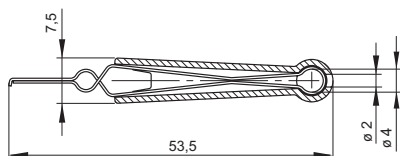

Alligator Clips 4 mm System

Type

AGF 2

Extra small Alligator Clip, for extremely small dense contact points, jaws insulated on the outside, 2mm and 4mm system socket terminal.

AGF 20

Steel Alligator Clip, nickel plated, max, jaw opening 12mm, 4mm system socket and solder terminal.

AGF 30

Stainless Steel Alligator Clip, max, jaw opening 10mm, 4mm system socket and solder terminal.

Clamping range

4 mm (0.16")

12 mm (0.47")

10 mm (0.40")

PART NO. / Housing color

931272100 ●
931272101 ●

930120000

930122000

Technical Data

Contact Type	alligator clip	alligator clip	alligator clip
Connection Type	socket Ø 4mm and Ø 2mm	socket Ø 4 mm, solder terminal	socket Ø 4 mm, solder terminal
Voltage Rating	30 VAC / 60 VDC	30 VAC / 60 VDC	30 VAC / 60 VDC
Measurement Category (IEC61010)	CAT I	CAT I	CAT I
Current Rating*	6 A	4 A	4 A
Contact Resistance	300 mOhm	15 mOhm	15 mOhm
Material Specifications			
Alligator Clip	stainless steel	nickel plated steel	stainless steel
Housing	PVC-P	-	-
Environmental Conditions			
Temperature Range	-25°C to +80 °C (13°F to 176°F)	-25°C to +100 °C (13°F to 212°F)	-25°C to +100 °C (13°F to 212°F)
Flamability Rating			
Housing	-	-	-

Drawing

Measurements are shown in millimeters.
Multiply by 0.03937 to convert to inches.

* Please consider derating graph on page 80.

X-ON Electronics

Largest Supplier of Electrical and Electronic Components