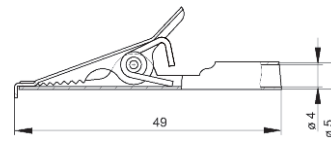

AGF 30

Stainless Steel Alligator Clip, max, jaw opening 10mm, 4mm system socket and solder terminal.

Clamping range

4 mm (0.16")

12 mm (0.47")

10 mm (0.40")

PART NO. / Housing color

931272100 ●
931272101 ●

930120000

930122000

Technical Data

Contact Type	alligator clip	alligator clip	alligator clip
Connection Type	socket Ø 4mm and Ø 2mm	socket Ø 4 mm, solder terminal	socket Ø 4 mm, solder terminal
Voltage Rating	30 VAC / 60 VDC	30 VAC / 60 VDC	30 VAC / 60 VDC
Measurement Category (IEC61010)	CAT I	CAT I	CAT I
Current Rating*	6 A	4 A	4 A
Contact Resistance	300 mOhm	15 mOhm	15 mOhm
Material Specifications			
Alligator Clip	stainless steel	nickel plated steel	stainless steel
Housing	PVC-P	-	-
Environmental Conditions			
Temperature Range	-25°C to +80 °C (13°F to 176°F)	-25°C to +100 °C (13°F to 212°F)	-25°C to +100 °C (13°F to 212°F)
Flamability Rating			
Housing	-	-	-

Drawing

Measurements are shown in millimeters.
Multiply by 0.03937 to convert to inches.

* Please consider derating graph on page 80.

X-ON Electronics

Largest Supplier of Electrical and Electronic Components