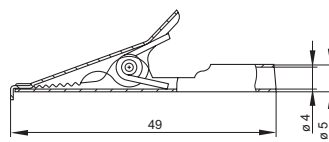

AGF 30

Stainless Steel Alligator Clip, max, jaw opening 10mm, 4mm system socket and solder terminal.

Clamping range

4 mm (0.16")

12 mm (0.47")

10 mm (0.40")

PART NO. / Housing color

931272100 ●
931272101 ●

930120000

930122000

Technical Data

Contact Type	alligator clip	alligator clip	alligator clip
Connection Type	socket Ø 4mm and Ø 2mm	socket Ø 4 mm, solder terminal	socket Ø 4 mm, solder terminal
Voltage Rating	30 VAC / 60 VDC	30 VAC / 60 VDC	30 VAC / 60 VDC
Measurement Category (IEC61010)	CAT I	CAT I	CAT I
Current Rating*	6 A	4 A	4 A
Contact Resistance	300 mOhm	15 mOhm	15 mOhm
Material Specifications			
Alligator Clip	stainless steel	nickel plated steel	stainless steel
Housing	PVC-P	-	-
Environmental Conditions			
Temperature Range	-25°C to +80 °C (13°F to 176°F)	-25°C to +100 °C (13°F to 212°F)	-25°C to +100 °C (13°F to 212°F)
Flamability Rating			
Housing	-	-	-

Drawing

Measurements are shown in millimeters.
Multiply by 0.03937 to convert to inches.

* Please consider derating graph on page 80.

X-ON Electronics

Largest Supplier of Electrical and Electronic Components