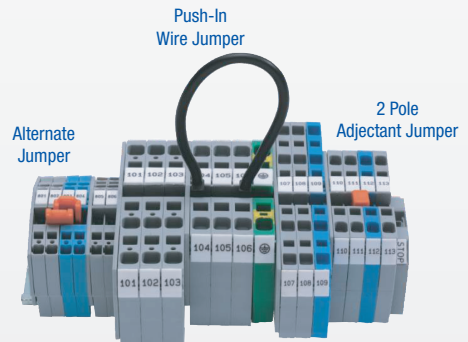

<b>CX10 Series</b>	2 Pole	JX10/2	20
<b>CXG10 Series</b>			

Push-In Technology Multipole Jumpers

### ANGULAR SERIES

2 Pole Adjacent Jumper

Alternate Jumper

Push-In Wire Jumper

Terminal Block Series	Cat. No.	Std. Pk.	Cat. No.	Std. Pk.	Cat. No.	Std. Pk.
AS2.5 / ADL2.5 Series	CA801/1	100	CA801/1-3	100	CA901/1	100
AS4 Series	CA801/2	100	CA801/2-3	100	CA901/2	100
AS6 Series	CA801/3	100	CA801/3-3	100	CA901/3	100

### STEP DOWN JUMPERS

Used for jumpering terminal blocks of different sizes.