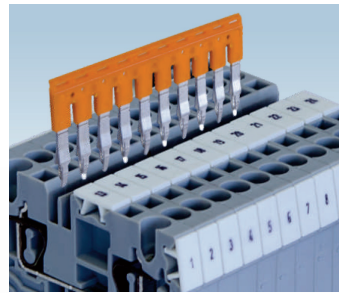

### CX SERIES

Terminal Block Series	Poles	Cat. No.	Std. Pk.
	2 Pole	JX2.5/2	100
<b>CX2.5 Series</b>	3 Pole	JX2.5/3	50
<b>CXG2.5 Series</b>	4 Pole	JX2.5/4	50
<b>CXDL2.5</b>	5 Pole	JX2.5/5	50
<b>CXK2.5</b>	6 Pole	JX2.5/6	10
<b>CXS2.5</b>	7 Pole	JX2.5/7	10
	8 Pole	JX2.5/8	10
	10 Pole	JX2.5/10	10

<b>CX4 Series</b>	2 Pole	JX4/2	100
<b>CXG4 Series</b>	3 Pole	JX4/3	50
<b>CXF4</b>	4 Pole	JX4/4	50
<b>CXCC4</b>	8 Pole	JX4/8	10
<b>CXS4</b>	10 Pole	JX4/10	10
	16 Pole	JX4/16	10

<b>CX6 Series</b>	2 Pole	JX6/2	100
<b>CXG6 Series</b>	3 Pole	JX6/3	50
<b>CXDB35/10</b>	4 Pole	JX6/4	50
	10 Pole	JX6/10	10

<b>CX10 Series</b>	2 Pole	JX10/2	20
<b>CXG10 Series</b>			

Push-In Technology Multipole Jumpers