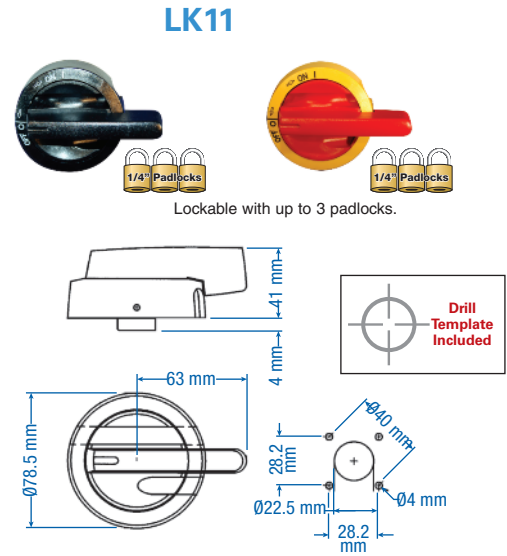

Extended Handle Accessories  

DOOR INTERLOCK HANDLES
(padlockable with up to three 1/4" padlocks)

- LK10 (Y/R) UL:**
- Single hole mounting (22.5 mm)
- LK11 (Y/R) U:**
- Retention mechanism (only rotates 90° from off to on, keeps handle in off position while cabinet door is open)

Cat. No.	LK10 UL	LK10 Y/R UL	LK11 U	LK11 Y/R U
Environmental Rating (UL) (IEC)	UL Type 4X IP66	UL Type 4X IP66	UL Type 4X IP67	UL Type 4X IP67
Color	Black	Yellow/Red	Black	Yellow/Red

DEFEATABLE MECHANISM - OPERATING INSTRUCTIONS

The defearer mechanism allows a screwdriver to be inserted to release the lock and open the door with the mechanism in the ON position.

 **Warning: The defearer mechanism should only be used by a trained professional.**

DOOR INTERLOCK SHAFT

The steel shaft ensures reliable operation even in the toughest conditions.

Cat. No.	L100 AD11-ST	L200 AD11-ST	L300AD11-ST
Length (L)	100 mm	200 mm	300 mm
Material	Steel	Steel	Steel