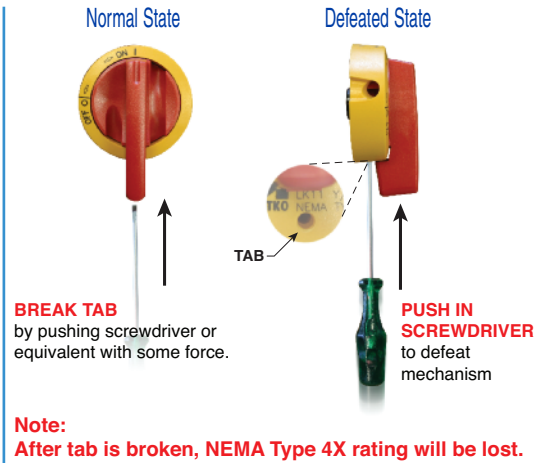

Extended Handle Accessories  

DOOR INTERLOCK HANDLES
(padlockable with up to three 1/4" padlocks)

- LK10 (Y/R) UL:**
- Single hole mounting (22.5 mm)
- LK11 (Y/R) U:**
- Retention mechanism (only rotates 90° from off to on, keeps handle in off position while cabinet door is open)

Cat. No.	LK10 UL	LK10 Y/R UL	LK11 U	LK11 Y/R U
Environmental Rating (UL) (IEC)	UL Type 4X IP66	UL Type 4X IP66	UL Type 4X IP67	UL Type 4X IP67
Color	Black	Yellow/Red	Black	Yellow/Red

DEFEATABLE MECHANISM - OPERATING INSTRUCTIONS

The defearer mechanism allows a screwdriver to be inserted to release the lock and open the door with the mechanism in the ON position.

 **Warning: The defearer mechanism should only be used by a trained professional.**

DOOR INTERLOCK SHAFT

The steel shaft ensures reliable operation even in the toughest conditions.

Cat. No.	L100 AD11-ST	L200 AD11-ST	L300AD11-ST
Length (L)	100 mm	200 mm	300 mm
Material	Steel	Steel	Steel