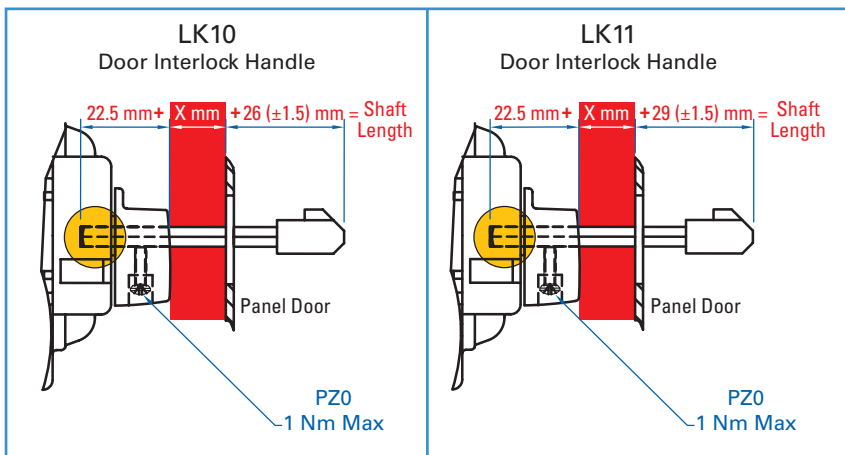

SHAFT LENGTH CUTTING GUIDELINE