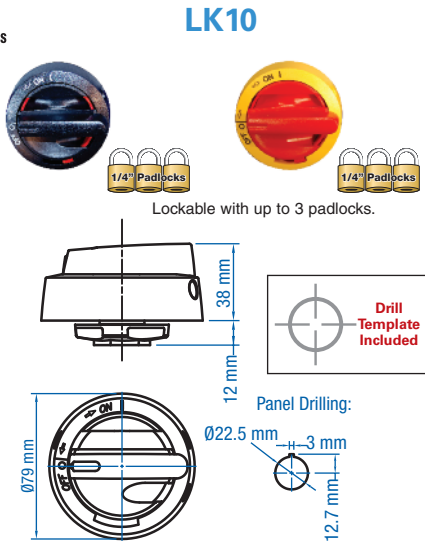

Extended Handle Accessories  

DOOR INTERLOCK HANDLES
(padlockable with up to three 1/4" padlocks)

- LK10 (Y/R) UL:**
- Single hole mounting (22.5 mm)
- LK11 (Y/R) U:**
- Retention mechanism (only rotates 90° from off to on, keeps handle in off position while cabinet door is open)

Cat. No.	LK10 UL	LK10 Y/R UL	LK11 U	LK11 Y/R U
Environmental Rating (UL) (IEC)	UL Type 4X IP66	UL Type 4X IP66	UL Type 4X IP67	UL Type 4X IP67
Color	Black	Yellow/Red	Black	Yellow/Red

DEFEATABLE MECHANISM - OPERATING INSTRUCTIONS

The defearer mechanism allows a screwdriver to be inserted to release the lock and open the door with the mechanism in the ON position.

 **Warning: The defearer mechanism should only be used by a trained professional.**

DOOR INTERLOCK SHAFT

The steel shaft ensures reliable operation even in the toughest conditions.

Cat. No.	L100 AD11-ST	L200 AD11-ST	L300AD11-ST
Length (L)	100 mm	200 mm	300 mm
Material	Steel	Steel	Steel