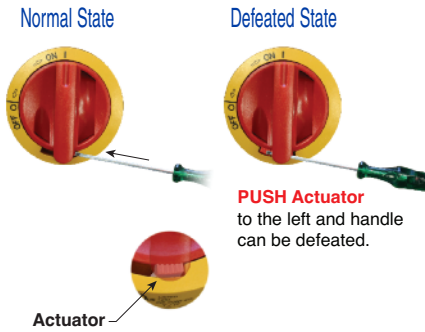

Extended Handle Accessories  

DOOR INTERLOCK HANDLES
(padlockable with up to three 1/4" padlocks)

- LK10 (Y/R) UL:**
- Single hole mounting (22.5 mm)
- LK11 (Y/R) U:**
- Retention mechanism (only rotates 90° from off to on, keeps handle in off position while cabinet door is open)

The defearer mechanism allows a screwdriver to be inserted to release the lock and open the door with the mechanism in the ON position.

 **Warning: The defearer mechanism should only be used by a trained professional.**

DOOR INTERLOCK SHAFT

The steel shaft ensures reliable operation even in the toughest conditions.

Cat. No.	L100 AD11-ST	L200 AD11-ST	L300AD11-ST
Length (L)	100 mm	200 mm	300 mm
Material	Steel	Steel	Steel