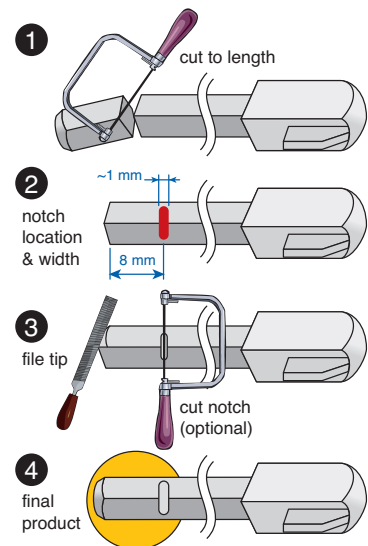

Extended Handle Accessories  

DOOR INTERLOCK HANDLES
(padlockable with up to three 1/4" padlocks)

- LK10 (Y/R) UL:**
- Single hole mounting (22.5 mm)
- LK11 (Y/R) U:**
- Retention mechanism (only rotates 90° from off to on, keeps handle in off position while cabinet door is open)

The defearer mechanism allows a screwdriver to be inserted to release the lock and open the door with the mechanism in the ON position.

 **Warning: The defearer mechanism should only be used by a trained professional.**

DOOR INTERLOCK SHAFT

The steel shaft ensures reliable operation even in the toughest conditions.

Cat. No.	L100 AD11-ST	L200 AD11-ST	L300AD11-ST
Length (L)	100 mm	200 mm	300 mm
Material	Steel	Steel	Steel

SHAFT CUTTING RECOMMENDATIONS

SHAFT LENGTH CUTTING GUIDELINE

X-ON Electronics

Largest Supplier of Electrical and Electronic Components

Click to view similar products for [Switch Fixings](#) category:

Click to view products by [Altech](#) manufacturer: