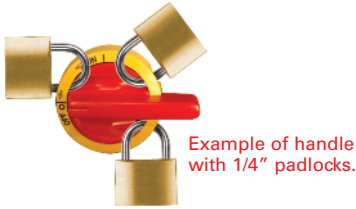

Extended Handle Accessories  

DOOR INTERLOCK HANDLES
(padlockable with up to three 1/4" padlocks)

- LK10 (Y/R) UL:**
- Single hole mounting (22.5 mm)
- LK11 (Y/R) U:**
- Retention mechanism (only rotates 90° from off to on, keeps handle in off position while cabinet door is open)

The defearer mechanism allows a screwdriver to be inserted to release the lock and open the door with the mechanism in the ON position.

 **Warning: The defearer mechanism should only be used by a trained professional.**