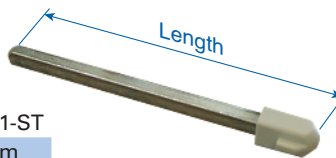

Extended Handle Accessories  

DOOR INTERLOCK HANDLES
(padlockable with up to three 1/4" padlocks)

- LK10 (Y/R) UL:**
- Single hole mounting (22.5 mm)
- LK11 (Y/R) U:**
- Retention mechanism (only rotates 90° from off to on, keeps handle in off position while cabinet door is open)

Cat. No.	LK10 UL	LK10 Y/R UL	LK11 U	LK11 Y/R U
Environmental Rating (UL) (IEC)	UL Type 4X IP66	UL Type 4X IP66	UL Type 4X IP67	UL Type 4X IP67
Color	Black	Yellow/Red	Black	Yellow/Red

DEFEATABLE MECHANISM - OPERATING INSTRUCTIONS

The defearer mechanism allows a screwdriver to be inserted to release the lock and open the door with the mechanism in the ON position.

 **Warning: The defearer mechanism should only be used by a trained professional.**

DOOR INTERLOCK SHAFT

The steel shaft ensures reliable operation even in the toughest conditions.

Cat. No.	L100 AD11-ST	L200 AD11-ST	L300AD11-ST
Length (L)	100 mm	200 mm	300 mm
Material	Steel	Steel	Steel