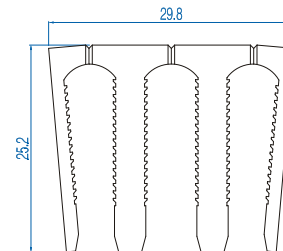

Retaining Key

2	CMR-102-GY	19.8	50
3	CMR-103-GY	29.3	50

^① 24A Factory Wiring - UL

^② 32A Factory Wiring - UL