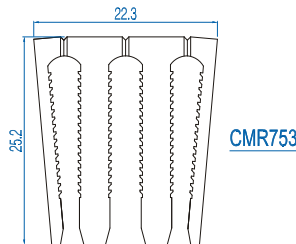

7.50 and 10.00mm Pin Spacing – Panel Mount

Pin Spacing: 7.50mm
 Orientation: Panel Mount
 Clamp Type: Screw Cage
 Design: Modular

MPT-275-GY
CMR-75-GY

ELECTRICAL

	Current	Voltage	Wire Range
	15A ^①	300V	30-14AWG
	24A	450V	2.5mm ² Stranded 4.0mm ² Solid

INSTALLATION DATA

Screw Size	M3	Panel Hole Size	5.2mm
Torque	0.5Nm (4.5 lbf-in.)	Stripping Lgth.	10.1mm

MATERIAL

Body	Polyamide	Screw	Galvanized Steel
Flammability Class	UL94V-0	Terminal	Tin-Plated Brass
Temperature Limit	125°C IEC	Clamp	Nickel Brass
Color	Gray		

No. Poles	Cat. #	Length (mm)	Std. Pk.
1	MPT-275-GY	7.5	100

Retaining Key

2	CMR-752-GY	14.8	50
3	CMR-753-GY	22.3	50

Pin Spacing: 10.00mm
 Orientation: Panel Mount
 Clamp Type: Screw Cage
 Design: Modular

MPT-410-GY
CMR-10-GY

ELECTRICAL

	Current	Voltage	Wire Range
	20A ^②	600V	30-12AWG
	32A	450V	4.0mm ² Stranded 6.0mm ² Solid

INSTALLATION DATA

Screw Size	M3	Panel Hole Size	8.2mm
Torque	0.5Nm (4.5 lbf-in.)	Stripping Lgth.	10.1mm