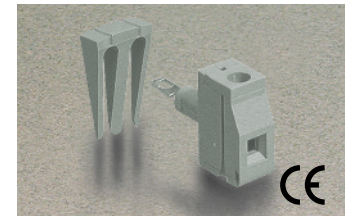

7.50 and 10.00mm Pin Spacing – Panel Mount

Pin Spacing: 7.50mm
 Orientation: Panel Mount
 Clamp Type: Screw Cage
 Design: Modular

MPT-275-GY
CMR-75-GY

ELECTRICAL

	Current	Voltage	Wire Range
	15A ^①	300V	30-14AWG
	24A	450V	2.5mm ² Stranded 4.0mm ² Solid

INSTALLATION DATA

Screw Size	M3	Panel Hole Size	5.2mm
Torque	0.5Nm (4.5 lbf-in.)	Stripping Lgth.	10.1mm

MATERIAL

Body	Polyamide	Screw	Galvanized Steel
Flammability Class	UL94V-0	Terminal	Tin-Plated Brass
Temperature Limit	125°C IEC	Clamp	Nickel Brass
Color	Gray		

No. Poles	Cat. #	Length (mm)	Std. Pk.
1	MPT-275-GY	7.5	100

Retaining Key

2	CMR-752-GY	14.8	50
3	CMR-753-GY	22.3	50

Pin Spacing: 10.00mm
 Orientation: Panel Mount
 Clamp Type: Screw Cage
 Design: Modular

MPT-410-GY
CMR-10-GY

MATERIAL

Body	Polyamide	Screw	Galvanized Steel
Flammability Class	UL94V-0	Terminal	Tin-Plated Brass
Temperature Limit	125°C IEC	Clamp	Nickel Brass
Color	Gray		

No. Poles	Cat. #	Length (mm)	Std. Pk.
1	MPT-410-GY	10.0	100