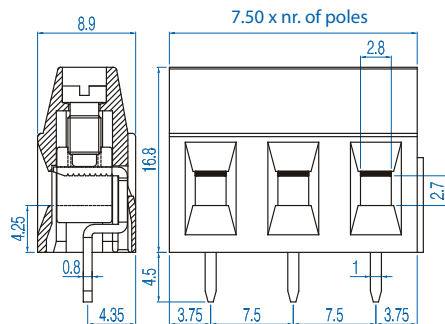

Pin Spacing: 7.50mm
 Orientation: Vertical
 Clamp Type: Screw Cage
 Design: Modular

MVE-27xx

ELECTRICAL

	Current	Voltage	Wire Range
	15A ^①	300V	30-14AWG
	16A	750V	2.5mm ² Stranded 4.0mm ² Solid

INSTALLATION DATA

Screw Size	M3	PCB Hole Size	1.3mm
Torque	0.5Nm (4.5 lbf-in.)	Stripping Lgth.	7.1mm

MATERIAL

Body	Polyamide	Screw	Galvanized Steel
Flammability Class	UL94V-0	Terminal	Tin-Plated Brass
Temperature Limit	105°C UL 125°C IEC	Clamp	Nickeled Brass
Color	Green		

① 16A Factory Wiring - UL

Pin Spacing: 7.50mm
 Orientation: Horizontal
 Clamp Type: Screw Cage
 Design: Modular

MHE-27xx

ELECTRICAL

	Current	Voltage	Wire Range
	15A ^②	300V	30-14AWG
	16A	750V	2.5mm ² Stranded 4.0mm ² Solid

INSTALLATION DATA

Screw Size	M3	PCB Hole Size	1.3mm
Torque	0.5Nm (4.5 lbf-in.)	Stripping Lgth.	7.1mm

MATERIAL

Body	Polyamide	Screw	Galvanized Steel
Flammability Class	UL94V-0	Terminal	Tin-Plated Brass
Temperature Limit	105°C UL 125°C IEC	Clamp	Nickeled Brass
Color	Green		