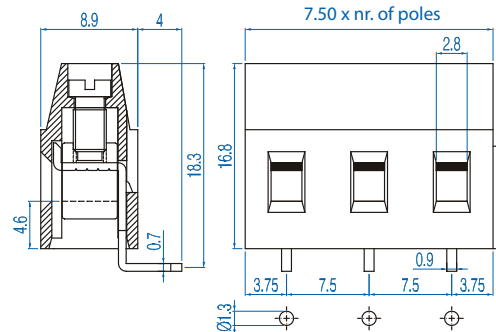

No. Poles	Cat. #	Length (mm)	Std. Pk.
2	MVE-272	15.0	100
3	MVE-273	22.5	100
4	MVE-274	30.0	50
5	MVE-275	37.5	50
6	MVE-276	45.0	50
7	MVE-277	52.5	50
8	MVE-278	60.0	50
9	MVE-279	67.5	50
10	MVE-2710	75.0	50
11	MVE-2711	82.5	50
12	MVE-2712	90.0	50
13	MVE-2713	97.5	20
14	MVE-2714	105.0	20
15	MVE-2715	112.5	20
16	MVE-2716	120.0	20

① 16A Factory Wiring - UL

Pin Spacing: 7.50mm
 Orientation: Horizontal
 Clamp Type: Screw Cage
 Design: Modular

MHE-27xx

ELECTRICAL

	Current	Voltage	Wire Range
	15A ^②	300V	30-14AWG
	16A	750V	2.5mm ² Stranded 4.0mm ² Solid

INSTALLATION DATA

Screw Size	M3	PCB Hole Size	1.3mm
Torque	0.5Nm (4.5 lbf-in.)	Stripping Lgth.	7.1mm

MATERIAL

Body	Polyamide	Screw	Galvanized Steel
Flammability Class	UL94V-0	Terminal	Tin-Plated Brass
Temperature Limit	105°C UL 125°C IEC	Clamp	Nickeled Brass
Color	Green		

No. Poles	Cat. #	Length (mm)	Std. Pk.
2	MHE-272	15.0	100
3	MHE-273	22.5	100
4	MHE-274	30.0	50
5	MHE-275	37.5	50
6	MHE-276	45.0	50
7	MHE-277	52.5	50
8	MHE-278	60.0	50
9	MHE-279	67.5	50
10	MHE-2710	75.0	50
11	MHE-2711	82.5	50
12	MHE-2712	90.0	50
13	MHE-2713	97.5	20
14	MHE-2714	105.0	20
15	MHE-2715	112.5	20
16	MHE-2716	120.0	20