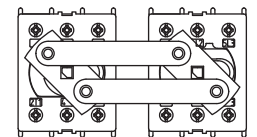

FUSE HOLDER

This fuseholder can be retrofitted with the KU340N. Therefore design changes can be incorporated with ease to allow a fusible disconnect.

Kit shown; comes with KU340N and fuse holder.

Cat. No.	KKV 332	KKV 332CC	KV 10x38	KV 10x38 CC
Electrical Rating*	30 A/600V AC	30 A/600V AC	30 A/600V AC	30 A/600V AC
Fuse Type	10x38, Midget	Class CC	10x38, Midget	Class CC
For Use With	-	-	KU340N	KU340N

Cat. No. KU3/4P VV
Color Black

Cat. No. KU3/4P VV Y/R
Color Yellow/Red

Matching Handle

Cat. No. LK11 1-0-2 U
Color Black

Cat. No. LK11 1-0-2 Y/R U
Color Yellow/Red

PARALLEL KITS

- For KU and VKA-switches
- Assembly depth for KU 155-300 mm
- Assembly depth for VKA 164-310 mm
- Includes 200 mm steel shaft

Center pivoting model available, contact Altech.

Cat. No.	Length (L)	For use with
RV 66S-ST	66 mm	2x KU 3 pole (3P)
RV 80S-ST	80 mm	2x KU 4P/VKA 3P
RV 104S-ST	104 mm	2x VKA 4P

Dimensions (to convert to inches multiply by 0.03937)