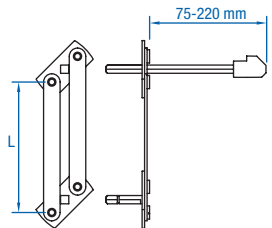

Cat. No. KU3/4P VV
Color Black

Cat. No. KU3/4P VV Y/R
Color Yellow/Red

Matching Handle

Cat. No. LK11 1-0-2 U
Color Black

Cat. No. LK11 1-0-2 Y/R U
Color Yellow/Red

PARALLEL KITS

- For KU and VKA-switches
- Assembly depth for KU 155-300 mm
- Assembly depth for VKA 164-310 mm
- Includes 200 mm steel shaft

Center pivoting model available, contact Altech.

Cat. No.	Length (L)	For use with
RV 66S-ST	66 mm	2x KU 3 pole (3P)
RV 80S-ST	80 mm	2x KU 4P/VKA 3P
RV 104S-ST	104 mm	2x VKA 4P

Dimensions (to convert to inches multiply by 0.03937)