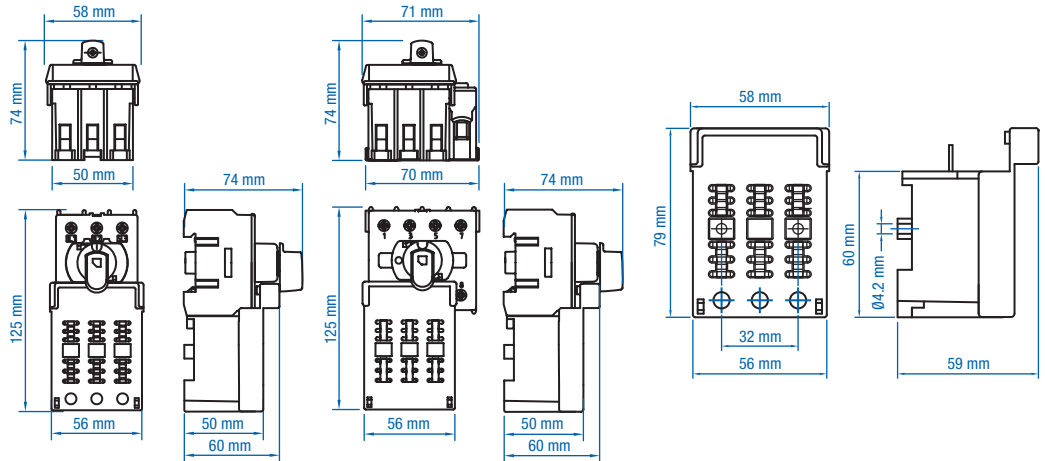

FUSE HOLDER

This fuseholder can be retrofitted with the KU340N. Therefore design changes can be incorporated with ease to allow a fusible disconnect.

Kit shown; comes with KU340N and fuse holder.

Cat. No.	KKV 332	KKV 332CC	KV 10x38	KV 10x38 CC
Electrical Rating*	30 A/600V AC	30 A/600V AC	30 A/600V AC	30 A/600V AC
Fuse Type	10x38, Midget	Class CC	10x38, Midget	Class CC
For Use With	-	-	KU340N	KU340N

Kit Includes

KV 10x38 / KU340N

KV 10x38 CC / KU340N

*For more detailed ratings please see pages 4-5.

Kit shown; comes with switch and fuse holder.

CHANGE-OVER KITS

- For 2 KU switches
- Available with black or yellow/red handle (Y/R)

Cat. No. KU3/4P VV
Color Black

Cat. No. KU3/4P VV Y/R
Color Yellow/Red

Matching Handle

Cat. No. LK11 1-0-2 U
Color Black

Cat. No. LK11 1-0-2 Y/R U
Color Yellow/Red

PARALLEL KITS

- For KU and VKA-switches
- Assembly depth for KU 155-300 mm
- Assembly depth for VKA 164-310 mm
- Includes 200 mm steel shaft

Center pivoting model available, contact Altech.

Cat. No.	Length (L)	For use with
RV 66S-ST	66 mm	2x KU 3 pole (3P)
RV 80S-ST	80 mm	2x KU 4P/VKA 3P
RV 104S-ST	104 mm	2x VKA 4P

Dimensions (to convert to inches multiply by 0.03937)