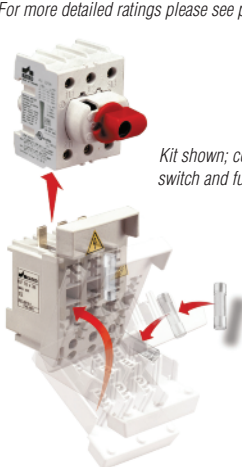

Extended Handle Accessories

AUXILIARY SWITCHES

The auxiliary switches are the snap-on type and can be retrofitted. Makes later and breaks earlier than the main contacts.

Cat. No.	KU1.V	KU2.V	VKA1.V	VKA2.V
Electrical Rating	16 A/1/2HP/125-250V AC	16 A/1/2HP/125-250V AC	16 A/1/2HP/125-250V AC	16 A/1/2HP/125-250V AC
No. of contacts	1n.o./1n.c.	2n.o./2n.c.	1n.o./1n.c.	2n.o./2n.c.
For Use With	KU models	KU models	VKA models	VKA models

FUSE HOLDER

This fuseholder can be retrofitted with the KU340N. Therefore design changes can be incorporated with ease to allow a fusible disconnect.

Kit shown; comes with KU340N and fuse holder.

Cat. No.	KKV 332	KKV 332CC	KV 10x38	KV 10x38 CC
Electrical Rating*	30 A/600V AC	30 A/600V AC	30 A/600V AC	30 A/600V AC
Fuse Type	10x38, Midget	Class CC	10x38, Midget	Class CC
For Use With	-	-	KU340N	KU340N

Kit Includes

KV 10x38 / KU340N

KV 10x38 CC / KU340N

*For more detailed ratings please see pages 4-5.

Kit shown; comes with switch and fuse holder.

CHANGE-OVER KITS

- For 2 KU switches
- Available with black or yellow/red handle (Y/R)

Cat. No. KU3/4P VV
Color Black

Cat. No. KU3/4P VV Y/R
Color Yellow/Red

Matching Handle

Cat. No. LK11 1-0-2 U
Color Black

Cat. No. LK11 1-0-2 Y/R U
Color Yellow/Red

PARALLEL KITS

- For KU and VKA-switches
- Assembly depth for KU 155-300 mm
- Assembly depth for VKA 164-310 mm
- Includes 200 mm steel shaft