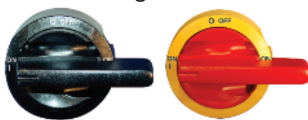

FUSE HOLDER

This fuseholder can be retrofitted with the KU340N. Therefore design changes can be incorporated with ease to allow a fusible disconnect.

Kit shown; comes with KU340N and fuse holder.

Cat. No.	KKV 332	KKV 332CC	KV 10x38	KV 10x38 CC
Electrical Rating*	30 A/600V AC	30 A/600V AC	30 A/600V AC	30 A/600V AC
Fuse Type	10x38, Midget	Class CC	10x38, Midget	Class CC
For Use With	-	-	KU340N	KU340N

Kit Includes

KV 10x38 / KU340N

KV 10x38 CC / KU340N

*For more detailed ratings please see pages 4-5.

Kit shown; comes with switch and fuse holder.

CHANGE-OVER KITS

- For 2 KU switches
- Available with black or yellow/red handle (Y/R)

Cat. No. KU3/4P VV
Color Black

Cat. No. KU3/4P VV Y/R
Color Yellow/Red

Matching Handle

Cat. No. LK11 1-0-2 U
Color Black

Cat. No. LK11 1-0-2 Y/R U
Color Yellow/Red

PARALLEL KITS

- For KU and VKA-switches
- Assembly depth for KU 155-300 mm
- Assembly depth for VKA 164-310 mm
- Includes 200 mm steel shaft

Center pivoting model available, contact Altech.

Cat. No.	Length (L)	For use with
RV 66S-ST	66 mm	2x KU 3 pole (3P)
RV 80S-ST	80 mm	2x KU 4P/VKA 3P
RV 104S-ST	104 mm	2x VKA 4P

Dimensions (to convert to inches multiply by 0.03937)