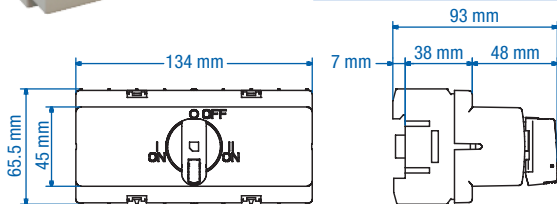

Cat. No. KU3/4P VV
Color Black

Cat. No. KU3/4P VV Y/R
Color Yellow/Red

Matching Handle

Cat. No. LK11 1-0-2 U
Color Black

Cat. No. LK11 1-0-2 Y/R U
Color Yellow/Red

PARALLEL KITS

- For KU and VKA-switches
- Assembly depth for KU 155-300 mm
- Assembly depth for VKA 164-310 mm
- Includes 200 mm steel shaft

Center pivoting model available, contact Altech.

Cat. No.	Length (L)	For use with
RV 66S-ST	66 mm	2x KU 3 pole (3P)
RV 80S-ST	80 mm	2x KU 4P/VKA 3P
RV 104S-ST	104 mm	2x VKA 4P

Dimensions (to convert to inches multiply by 0.03937)