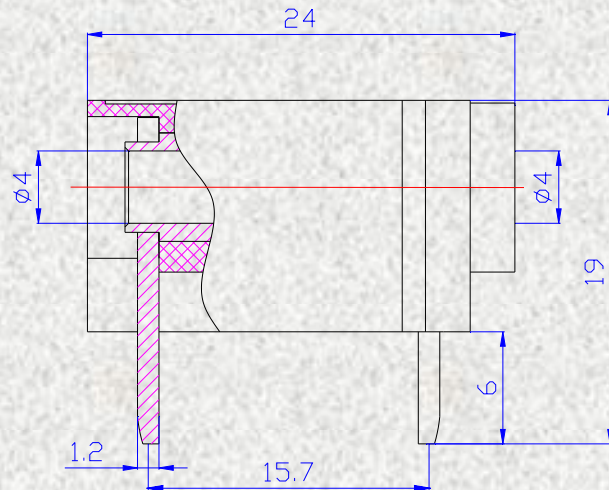

## Product Specification

■产品名称 (Name): 4mm 卧式插座 (4mm Angled Socket)

■产品型号 (Model): 24.243.\*

■基本参数 (Principal Technical Data)

■典型特性 (Typical Characteristic)

主体材质 Body material	铜 Brass	绝缘体材质 Insulation material	PA
表面镀层 Surface coating	镀银 Silver plated	接触电阻 Contact resistance	$\leq 0.005 \Omega$
绝缘电阻 Insulating resistance	$\geq 500M \Omega$	额定电压/电流 Rated voltage/current	30Vac-60Vdc/Max.24A