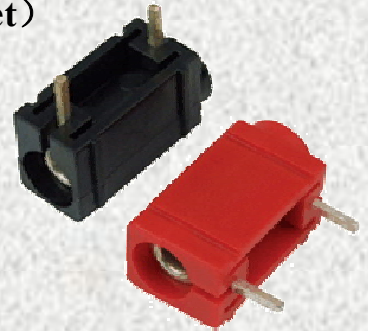

## Product Specification

■产品名称 (Name): 4mm 卧式插座 (4mm Angled Socket)

■产品型号 (Model): 24.243.\*

■基本参数 (Principal Technical Data)

■典型特性 (Typical Characteristic)

主体材质 Body material	铜 Brass	绝缘体材质 Insulation material	PA
表面镀层 Surface coating	镀银 Silver plated	接触电阻 Contact resistance	$\leq 0.005 \Omega$
绝缘电阻 Insulating resistance	$\geq 500M \Omega$	额定电压/电流 Rated voltage/current	30Vac-60Vdc/Max.24A