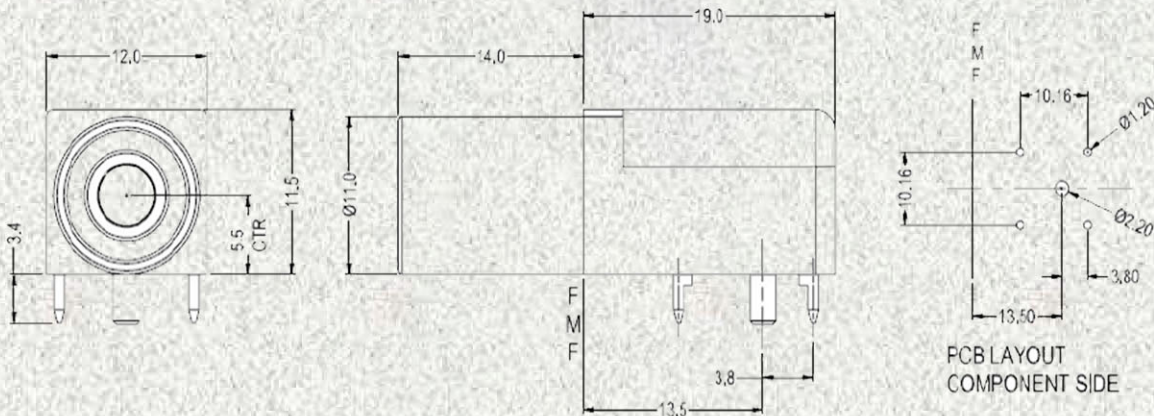

## Product Specification

■产品名称 (Name): 4mm 卧式插座 (4mm Angled Socket)

■产品型号 (Model): 24.245.\*

■基本参数 (Principal Technical Data)

■典型特性 (Typical Characteristic)

主体材质 Body material	铜 Brass	绝缘体材质 Insulation material	PA
表面镀层 Surface coating	Gold plated	接触电阻 Contact resistance	$\leq 0.005 \Omega$
绝缘电阻 Insulating resistance	$\geq 500M \Omega$	额定电压/电流 Rated voltage/current	CATIII 1KV Max.24A