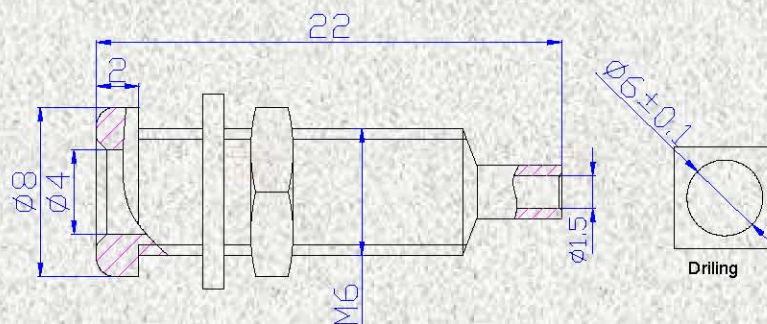

## Product Specification

■产品名称 (Name) : 4mm 金属插座(4mm Socket)

■产品信息 (Product Information)

28.220

28.230

产品型号 Model	材质 Material
28.220	主体 (Body): 铜(Brass) 表面镀层( Surface coating): 镀镍(Nickel plated)
28.230	

■特点 (Feature)