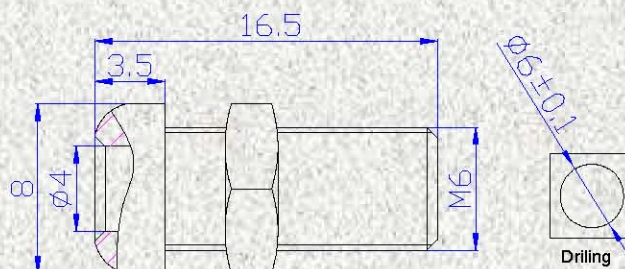

## Product Specification

■产品名称 (Name) : 4mm 金属插座(4mm Socket)

■产品信息 (Product Information)

28.220

28.230

产品型号 Model	材质 Material
28.220	主体 (Body): 铜(Brass) 表面镀层( Surface coating): 镀镍(Nickel plated)
28.230	

■特点 (Feature)