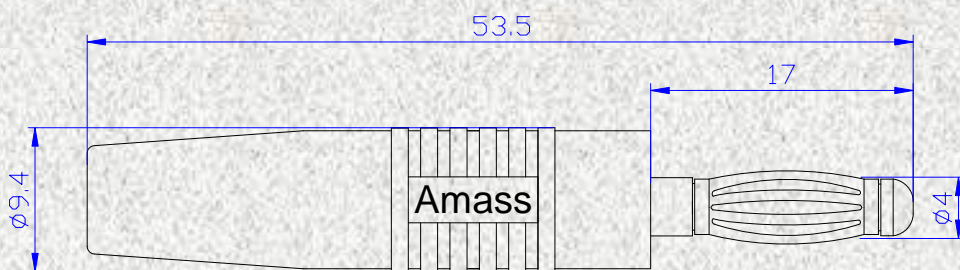

## Product Specification

■产品名称 (Name): 4mm 插头 (In-line 4mm Plug)

■产品型号 (Model): A-1.101

■基本参数 (Principal Technical Data)

■典型特性 (Typical Characteristic)

主体材质 Body material	铜 Brass	绝缘体材质 Insulation material	PVC
弹片材质 Spring material	铍铜 Beryllium copper	表面镀层 Surface coating	镀镍 / 镀金 Nickel / Gold plated
接触电阻 Contact resistance	$\leq 0.005 \Omega$	额定电压/电流 Rated voltage/current	30Vac-60Vdc/Max.24A