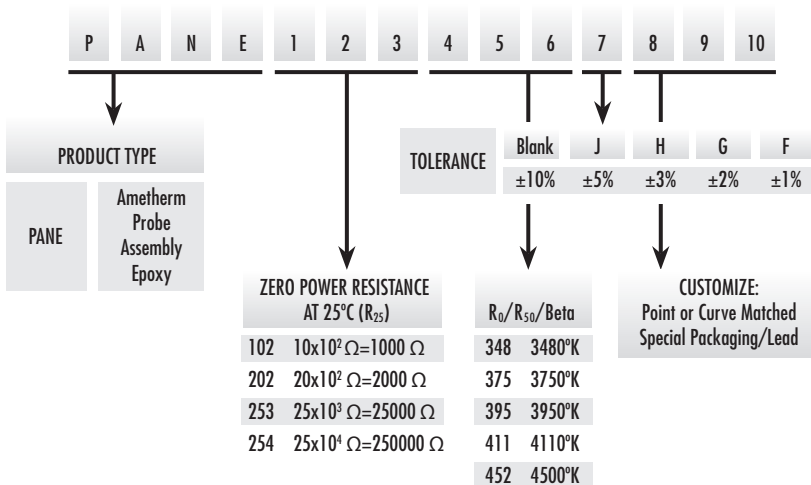

PANE Series

PROBE ASSEMBLY

APPLICATIONS

- Transformers
- Electric Motors
- Air Sensors/HVAC

FEATURES

- Fast Response
- High Accuracy
- Cost Effective

A	Diameter of the part
B	Length of the part
C	Length of the leads
d	Spacing between legs

PART NUMBERING SYSTEM

T: 800-808-2434
775-884-2434
(Outside the US and Canada)
F: 775-884-0670
www.ametherm.com
info@ametherm.com

3111 N. Deer Run Road
Carson City, Nevada
89701 USA