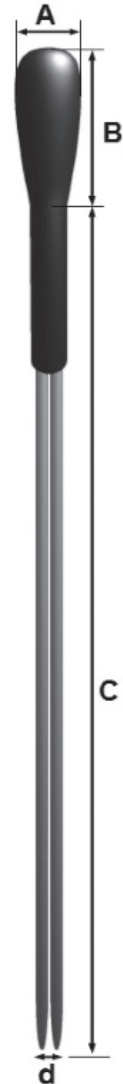

PANE Series

PROBE ASSEMBLY

APPLICATIONS

- Transformers
- Electric Motors
- Air Sensors/HVAC

FEATURES

- Fast Response
- High Accuracy
- Cost Effective

A	Diameter of the part
B	Length of the part
C	Length of the leads
d	Spacing between legs

PART NUMBERING SYSTEM

T: 800-808-2434
775-884-2434
(Outside the US and Canada)
F: 775-884-0670
www.ametherm.com
info@ametherm.com

3111 N. Deer Run Road
Carson City, Nevada
89701 USA