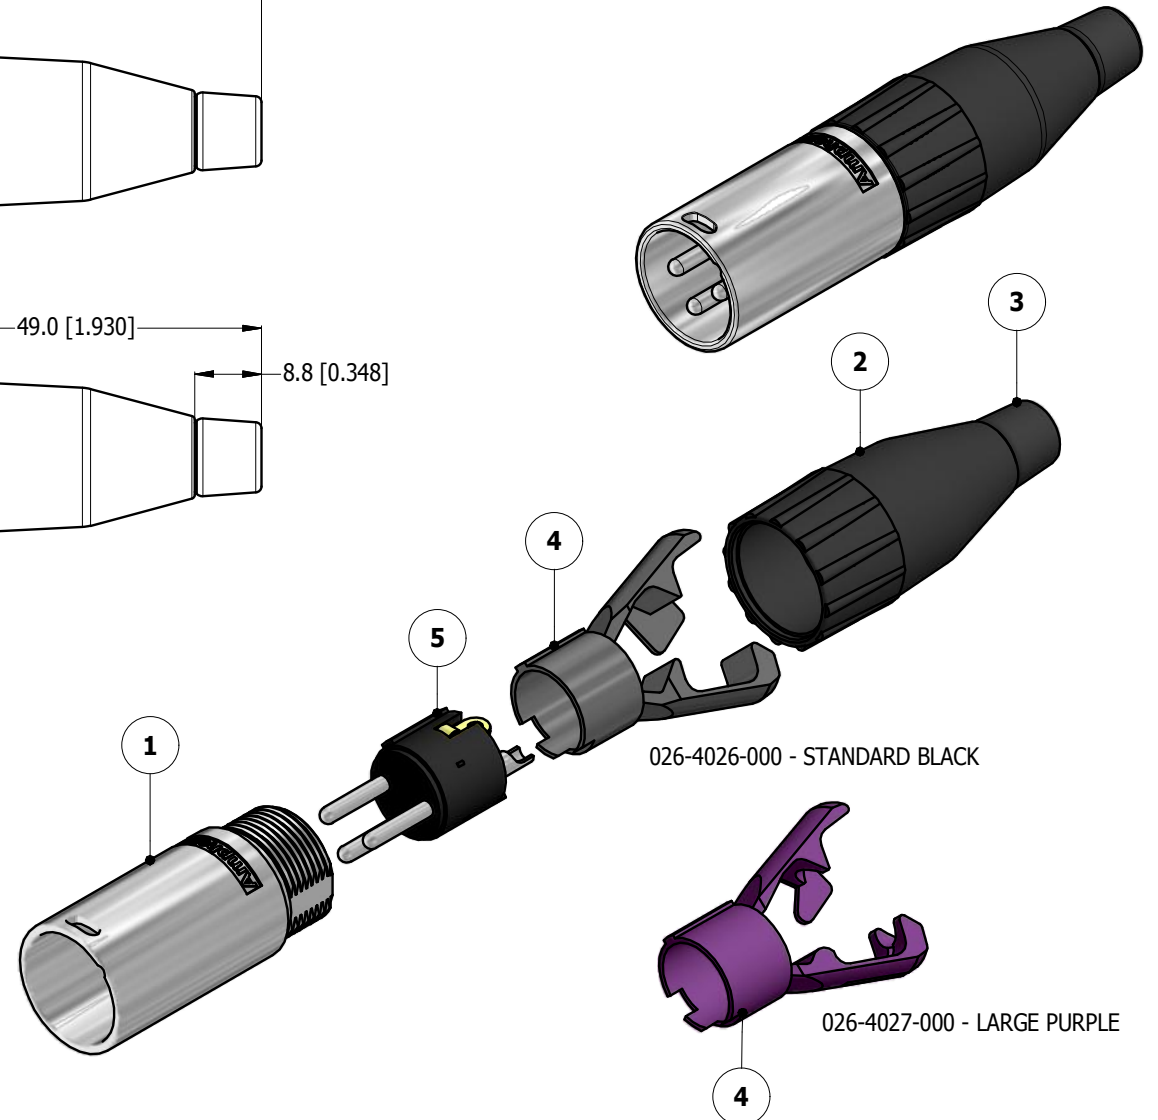

LEGEND  = KEY PRODUCT CHARACTERISTICS

REVISION HISTORY

REV	DESCRIPTION	DATE	BY	ECN
0	FIRST ISSUE	14/08/19	MH	----

PART NUMBER	SHELL FINISH	CONTACT FINISH	CABLE CLAMP
AC3MMG	NICKEL PLATED	SILVER PLATED	STANDARD
AC3MMGJ	NICKEL PLATED	SILVER PLATED	LARGE
AC3MMBG	MATT BLACK COATING	SILVER PLATED	STANDARD
AC3MMBGJ	MATT BLACK COATING	SILVER PLATED	LARGE
AC3MMG-AU	NICKEL PLATED	GOLD PLATED	STANDARD
AC3MMGJ-AU	NICKEL PLATED	GOLD PLATED	LARGE
AC3MMBG-AU	MATT BLACK COATING	GOLD PLATED	STANDARD
AC3MMBGJ-AU	MATT BLACK COATING	GOLD PLATED	LARGE

Note:

- Individual bag pack for all above standard PNs.
- Notation for colour Backshell can be added to PN, e.g. AC3MMG-BLU - Blue colour Backshell.
- Add BULK to PN for bulk packing of 100 connectors per box, e.g. AC3MMG BULK.

ITEM	PART NUMBER	DESCRIPTION	QTY	UNLESS OTHERWISE SPECIFIED TOLERANCE TO BE		THIS DOCUMENT IS THE PROPERTY OF AMPHENOL AUSTRALIA PTY. LTD. NO PART THEREOF MAY BE REPRODUCED AND USED WITHOUT THE PRIOR WRITTEN CONSENT OF THE OWNER				Amphenol Australia Pty.Ltd, 22 Industry Boulevard, Carrum Downs, VIC 3201		
				LINEAR	ANGULAR	MATERIAL:	DRN:	DATE:	TITLE:	PART No.		
5	156-4068-201/101	INSERT ASSY 3 PIN GROUNDING TAG - STD Ag OR Au PLATING	1	X ± 0.5	X' ± 1	SEE COMPONENT	M.H	14/08/19	AC3MM** AC 3 PIN MALE CUSTOMER DWG	SEE TABLE	DRAWING No. 55011378-001-1	SHEET 2/2
4	026-4026/7-000	CABLE CLAMP - STD BLACK OR LARGE - PURPLE	1	X.X ± 0.2	X.X' ± 30'	DO NOT SCALE	M.H	14/08/19				
3	012-4035-00x	RUBBER GROMMET - STD MATT BLACK OR COLOURS	1	X.XX ± 0.1	X.XX" ± 15'		M.H	14/08/19				
2	217-4041-0xx	PLASTIC NUT - STD MATT BLACK OR COLOURS	1	BREAK ALL SHARP EDGES AND REMOVE ALL BURRS		FINISH: SEE COMPONENT	P.M	14/08/19	SCALE: 1:1 SIZE: A4		CAD FILE 55011378001110	
1	348-4064-000/B	MALE SHELL - Ni PLATING OR MATT BLACK COATING	1	DIMENSIONS IN MILLIMETRES		THIRD ANGLE PROJECTION						