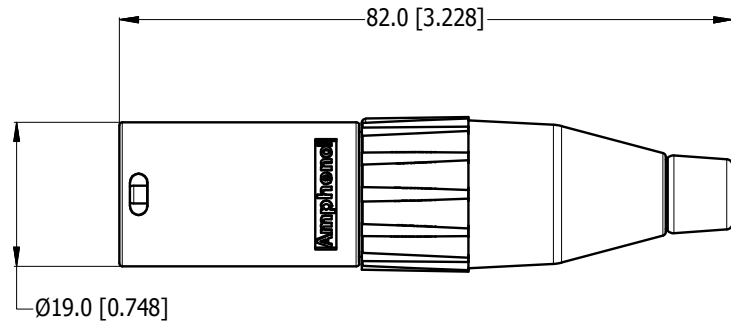

LEGEND  = KEY PRODUCT CHARACTERISTICS

REVISION HISTORY

REV	DESCRIPTION	DATE	BY	ECN
0	FIRST ISSUE	14/08/19	MH	----

PART NUMBER	SHELL FINISH	CONTACT FINISH	CABLE CLAMP
AC3MMG	NICKEL PLATED	SILVER PLATED	STANDARD
AC3MMGJ	NICKEL PLATED	SILVER PLATED	LARGE
AC3MMBG	MATT BLACK COATING	SILVER PLATED	STANDARD
AC3MMBGJ	MATT BLACK COATING	SILVER PLATED	LARGE
AC3MMG-AU	NICKEL PLATED	GOLD PLATED	STANDARD
AC3MMGJ-AU	NICKEL PLATED	GOLD PLATED	LARGE
AC3MMBG-AU	MATT BLACK COATING	GOLD PLATED	STANDARD
AC3MMBGJ-AU	MATT BLACK COATING	GOLD PLATED	LARGE

Note:

- Individual bag pack for all above standard PNs.
- Notation for colour Backshell can be added to PN, e.g. AC3MMG-BLU - Blue colour Backshell.
- Add BULK to PN for bulk packing of 100 connectors per box, e.g. AC3MMG BULK.

ITEM	PART NUMBER	DESCRIPTION	QTY	UNLESS OTHERWISE SPECIFIED TOLERANCE TO BE		THIS DOCUMENT IS THE PROPERTY OF AMPHENOL AUSTRALIA PTY. LTD. NO PART THEREOF MAY BE REPRODUCED AND USED WITHOUT THE PRIOR WRITTEN CONSENT OF THE OWNER				Amphenol Australia Pty.Ltd, 22 Industry Boulevard, Carrum Downs, VIC 3201		
				LINEAR	ANGULAR	MATERIAL:	DRN:	DATE:	TITLE:	PART No.		
5	156-4068-201/101	INSERT ASSY 3 PIN GROUNDING TAG - STD Ag OR Au PLATING	1	X ± 0.5	X' ± 1	SEE COMPONENT	M.H	14/08/19	AC3MM** AC 3 PIN MALE CUSTOMER DWG	SEE TABLE	DRAWING No. 55011378-001-1	SHEET 2/2
4	026-4026/7-000	CABLE CLAMP - STD BLACK OR LARGE - PURPLE	1	X.X ± 0.2	X.X' ± 30'	DO NOT SCALE	M.H	14/08/19				
3	012-4035-00x	RUBBER GROMMET - STD MATT BLACK OR COLOURS	1	X.XX ± 0.1	X.XX" ± 15'		M.H	14/08/19				
2	217-4041-0xx	PLASTIC NUT - STD MATT BLACK OR COLOURS	1	BREAK ALL SHARP EDGES AND REMOVE ALL BURRS		FINISH: SEE COMPONENT	P.M	14/08/19	SCALE: 1:1 SIZE: A4		CAD FILE 55011378001110	
1	348-4064-000/B	MALE SHELL - Ni PLATING OR MATT BLACK COATING	1	DIMENSIONS IN MILLIMETRES		THIRD ANGLE PROJECTION						