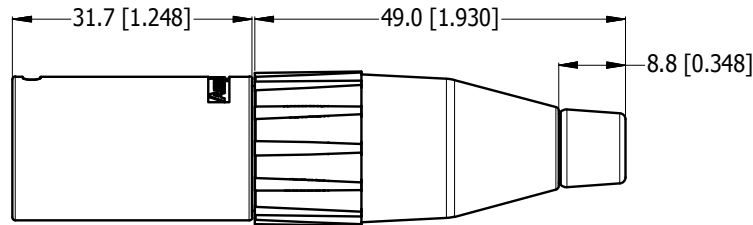

LEGEND = KEY PRODUCT CHARACTERISTICS

REVISION HISTORY

REV	DESCRIPTION	DATE	BY	ECN
0	FIRST ISSUE	14/08/19	MH	----

PART NUMBER	SHELL FINISH	CONTACT FINISH	CABLE CLAMP
AC3MMG	NICKEL PLATED	SILVER PLATED	STANDARD
AC3MMGJ	NICKEL PLATED	SILVER PLATED	LARGE
AC3MMBG	MATT BLACK COATING	SILVER PLATED	STANDARD
AC3MMBGJ	MATT BLACK COATING	SILVER PLATED	LARGE
AC3MMG-AU	NICKEL PLATED	GOLD PLATED	STANDARD
AC3MMGJ-AU	NICKEL PLATED	GOLD PLATED	LARGE
AC3MMBG-AU	MATT BLACK COATING	GOLD PLATED	STANDARD
AC3MMBGJ-AU	MATT BLACK COATING	GOLD PLATED	LARGE

Note:

1. Individual bag pack for all above standard PNs.
2. Notation for colour Backshell can be added to PN, e.g. AC3MMG-BLU - Blue colour Backshell.
3. Add BULK to PN for bulk packing of 100 connectors per box, e.g. AC3MMG BULK.

ITEM	PART NUMBER	DESCRIPTION	QTY	UNLESS OTHERWISE SPECIFIED TOLERANCE TO BE		THIS DOCUMENT IS THE PROPERTY OF AMPHENOL AUSTRALIA PTY. LTD. NO PART THEREOF MAY BE REPRODUCED AND USED WITHOUT THE PRIOR WRITTEN CONSENT OF THE OWNER				Amphenol Australia Pty.Ltd, 22 Industry Boulevard, Carrum Downs, VIC 3201		
				LINEAR	ANGULAR	MATERIAL:	DRN:	DATE:	TITLE:	PART No.		
5	156-4068-201/101	INSERT ASSY 3 PIN GROUNDING TAG - STD Ag OR Au PLATING	1	X ± 0.5	X' ± 1	SEE COMPONENT	M.H	14/08/19	AC3MM** AC 3 PIN MALE CUSTOMER DWG	SEE TABLE	DRAWING No. 55011378-001-1	SHEET 2/2
4	026-4026/7-000	CABLE CLAMP - STD BLACK OR LARGE - PURPLE	1	X.X ± 0.2	X.X' ± 30'	DO NOT SCALE	M.H	14/08/19				
3	012-4035-00x	RUBBER GROMMET - STD MATT BLACK OR COLOURS	1	X.XX ± 0.1	X.XX" ± 15'		M.H	14/08/19				
2	217-4041-0xx	PLASTIC NUT - STD MATT BLACK OR COLOURS	1	BREAK ALL SHARP EDGES AND REMOVE ALL BURRS		FINISH: SEE COMPONENT	P.M	14/08/19	SCALE: 1:1 SIZE: A4		CAD FILE 55011378001110	
1	348-4064-000/B	MALE SHELL - Ni PLATING OR MATT BLACK COATING	1	DIMENSIONS IN MILLIMETRES		THIRD ANGLE PROJECTION